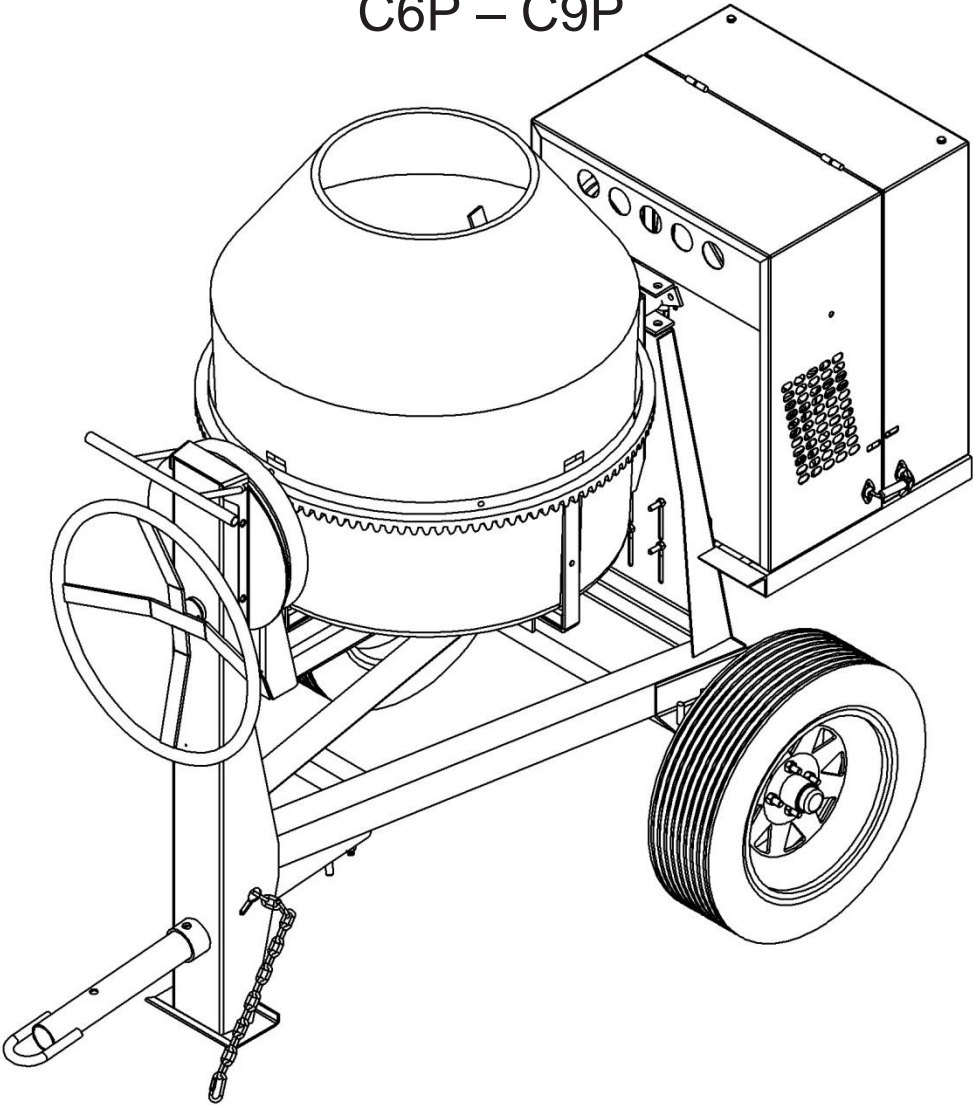

REPAIR PARTS MANUAL

SERIES
BULLETIN No.
SUPERSEDES
DATE
29/09/15

MM-Mech
200089R6
200089R5
Oct 2007

CONCRETE MIXERS

C6P – C9P

*When ordering parts please always specify the model and serial number of the mixers as a reference.