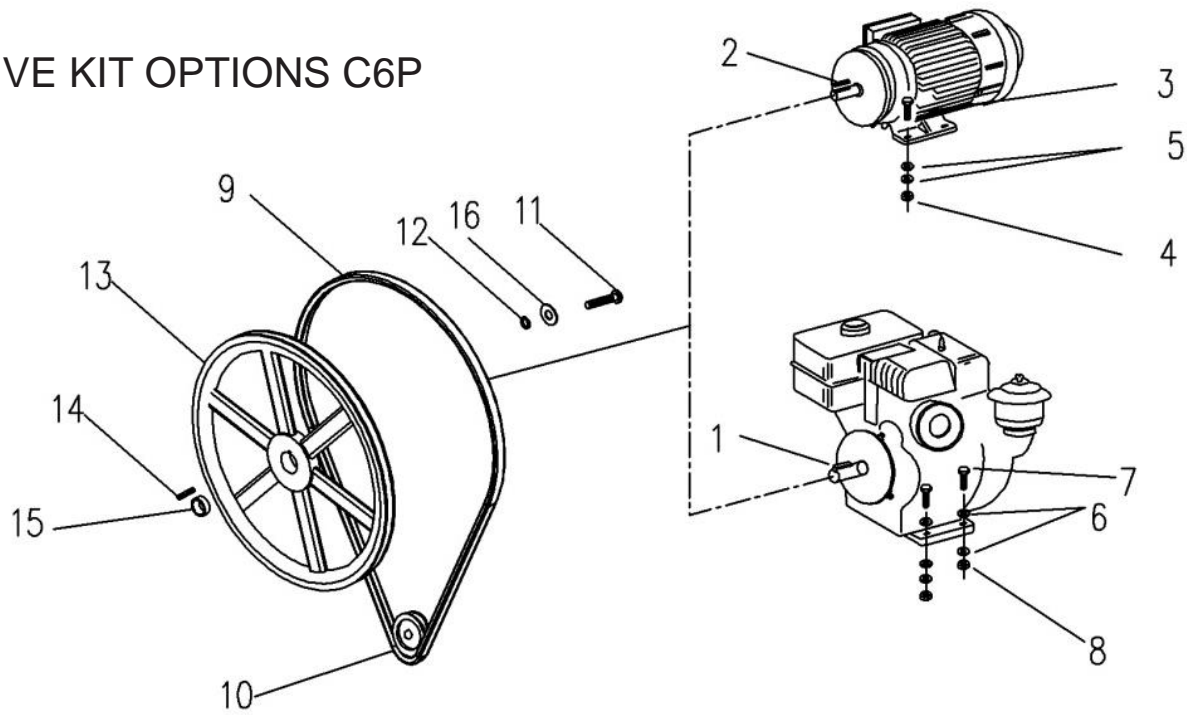

DRIVE KIT OPTIONS C6P

HORSE POWER							
Item	Part	Description	GAS DRIVE		ELECTRIC DRIVE		
			5.5 HP	8 HP	.5 - 1.5 HP	1 - 2 HP	3 HP
1	432090	Key, 1/4 x 2 (0905CC01YU)	-	1	-	-	1
2	432060	Key, 3/16 x 2	1	-	1	1	-
	432310	Key, 5/16 x 2	-	-	-	-	-
3	225980	Bolt, HexHd, 5/16 x 1 (TOCD056100)	-	-	4	4	-
	226230	Bolt, HexHd, 3/8 x 1-1/2 (TOCD038112)	-	-	-	-	4
4	227820	Nut, 5/16 Nylon Lock (TCCS056GAL)	4	-	4	4	-
5	174990	Plain Washer, 5/16 (RNPX056GAL)	8	-	8	8	-
6	174986	Plain Washer, 3/8 (RNPX038GAL)	-	8	-	-	8
7	226250	Bolt, HexHd, 3/8 x 2 (TOCD038200)	-	4	-	-	-
	701022	Bolt, HexHd, 5/16 x 2 (TOCD056200)	4	-	-	-	-
8	227830	Nut, 3/8 Lock (TCCS038GAL)	-	4	-	-	4
9	701018	Belt, B71 (0000BNB71)	1	1	1	1	1
10	702049	Pulley Engine 2-1/2 x 3/4 (POFG212034) Include screw and nut	1	-	-	-	-
	702050	Pulley Engine 2-1/2 x 1 (POFG212100) Include screw and nut	-	1	-	-	-
	702103	Pulley Engine 3-3/4 x 5/8 (POFG334058) Include screw and nut	-	-	1	-	-
	702104	Pulley Engine 3-3/4 x 7/8 (POFG334078) Include screw and nut	-	-	-	1	-
	702105	Pulley Engine 3-3/4 x 1-1/8 (POFG334118) Include screw and nut	-	-	-	-	1
11	226210	Bolt, HexHd, 3/8 X 1 (TOCD038100)	1	1	1	1	1
12	176230	Washer, Spring 3/8 (RNRX038GAL)	1	1	1	1	1
13	702044	Pulley, 19" X 15/16 (POFG190516)	1	1	1	1	1
14	701025	Key, 1/4 X 1-3/4 (0905CC01YU)	1	1	1	1	1
15	702048	Bushing Spacer 7/8 (0900TU01TR)	1	1	1	1	1
16	701017	Washer Plain 3/8 x 1-1/4 (RNPX038ESP)	1	1	1	1	1

*When ordering parts please always specify the model and serial number of the mixers as a reference.