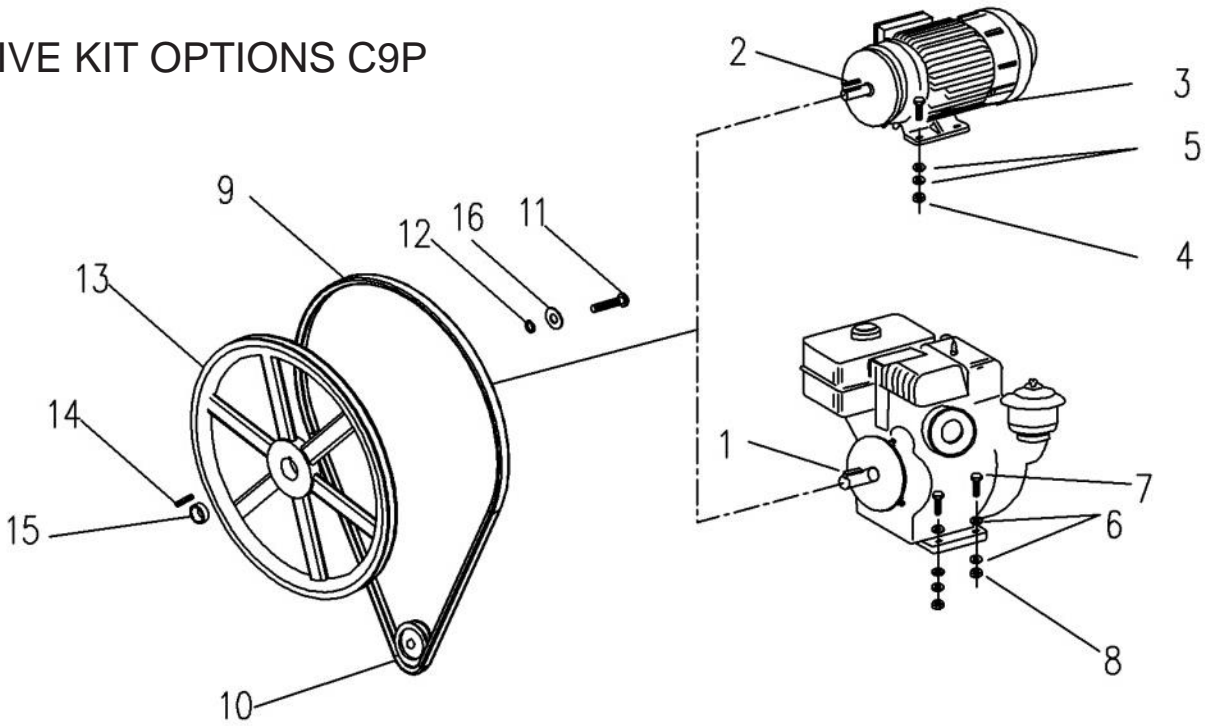

DRIVE KIT OPTIONS C9P

HORSE POWER								
Item	Part	Description	Gas Drive			Electric Drive		
			5.5 HP	8 HP	13HP	.5 - 1.5 HP	1 - 2 HP	3 - 5 HP
1	432090	Key, 1/4 x 2 (0905CC01YU)	-	1	1	-	-	1
2	432060	Key, 3/16 x 2	1	-	-	-	-	-
	432310	Key, 5/16 x 2	-	-	-	-	1	-
3	225980	Bolt, HexHd, 5/16 x 1 (TOCD056100)	-	-	-	4	4	-
	226230	Bolt, HexHd, 3/8 x 1-1/2 (TOCD038112)	-	-	-	-	-	4
4	227820	Nut, 5/16 Nylon Lock (TCCS056GAL)	4	-	-	4	4	-
5	174990	Plain Washer, 5/16 (RNPX056GAL)	8	-	-	8	8	-
6	174986	Plain Washer, 3/8 (RNPX038GAL)	1	9	9	1	1	9
7	226250	Bolt, HexHd, 3/8 x 2 (TOCD038200)	-	4	4	-	-	-
	701022	Bolt, HexHd, 5/16 x 2 (TOCD056200)	4	-	-	-	-	-
8	227830	Nut, 3/8 Lock (TCCS038GAL)	-	4	4	-	-	4
9	701018	Belt, B71 (0000BNB71)	1	1	1	1	1	1
10	702049	Pulley Engine 2-1/2 x 3/4 (POFG212034)	1	-	-	-	-	-
		Include screw and nut						
	702050	Pulley Engine 2-1/2 x 1 (POFG212100)	-	1	1	-	-	-
		Include screw and nut						
	702051	Pulley Engine 2-1/2 x 5/8 (POFG212058)	-	-	-	1	-	-
		Include screw and nut						
702052	Pulley Engine 2-1/2 x 7/8 (POFG212078)	-	-	-	-	1	-	
	Include screw and nut							
702053	Pulley Engine 2-1/2 x 1-1/8 (POFG212118)	-	-	-	-	-	1	
		Include screw and nut						
11	226210	Bolt, HexHd, 3/8 X 1 (TOCD038100)	1	1	1	1	1	1
12	176230	Washer, Spring 3/8 (RNRX038GAL)	1	1	1	1	1	1
13	702044	Pulley, 19" X 15/16 (POFG190516)	1	1	1	1	1	1
14	701025	Key, 1/4 X 1-3/4 (0905CC01YU)	1	1	1	1	1	1
15	702048	Bushing Spacer 7/8 (0900TU01TR)	1	1	1	1	1	1
16	701017	Washer Plain 3/8 x 1-1/4 (RNPNO38ESP)	1	1	1	1	1	1

*When ordering parts please always specify the model and serial number of the mixers as a reference.