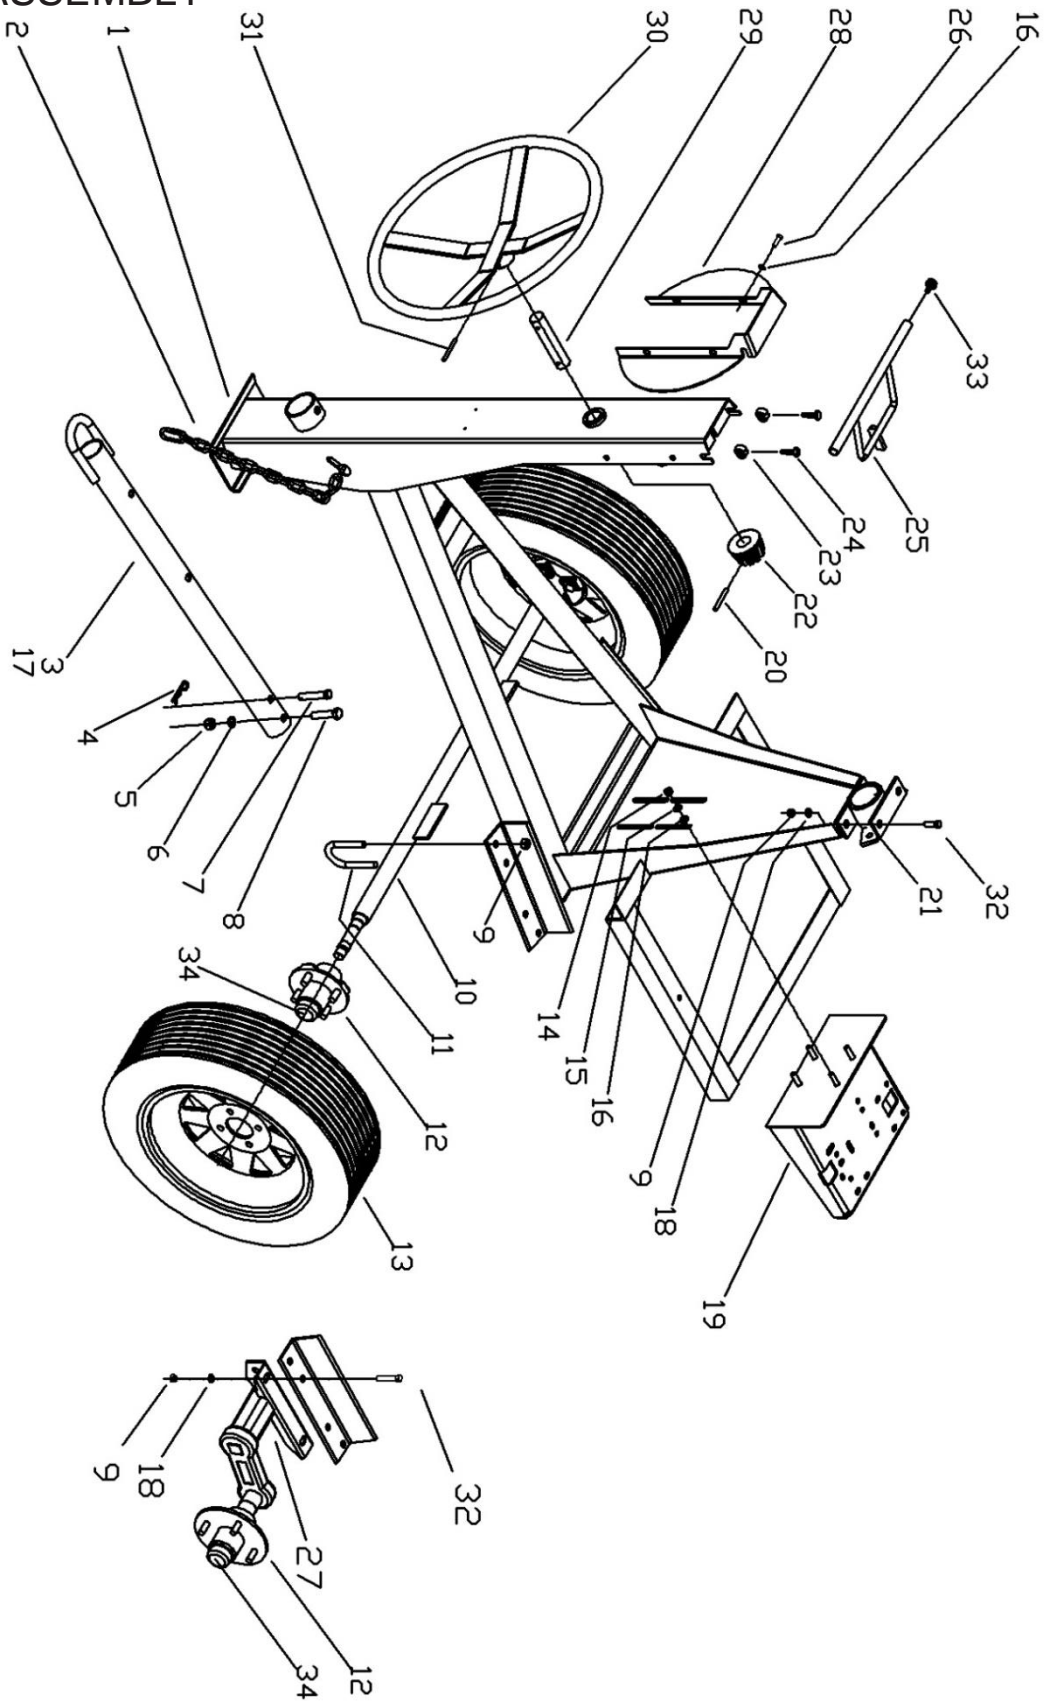

FRAME ASSEMBLY

*When ordering parts please always specify the model and serial number of the mixers as a reference.

FRAME ASSEMBLY

ITEM	PART#	DESCRIPTION	C6P	C9P
1	702055	Frame C9P (0905CO01CH)	-	1
	702110	Frame C6P (0903CO01CH)	1	-
2	701012	Safety Chain 5/16" (CA03516GAL) Includes Oval Snap Hook	1	1
3	702056	Drawbar, Pintle Hitch (Horizontal Hole) (0000CO01LZ)	STD	STD
	702069	Drawbar, Pintle Hitch (Vertical Hole) (0000CO03LZ) since November 15, 2013	STD	STD
4	134955	Hitch Pin Clip (SR00036EXT)	1	1
5	701028	Nut, Hex 3/4" NF (TCNF034GAL)	1	1
6	174510	Washer, Spring 3/4" (RNRX034GAL)	1	1
7	702078	Lock Pin (0000CR01LZ) since November 15, 2013	1	1
8	226272	Bolt, HexHd, 3/4" x 3-1/2" (TOCD034312)	1	1
9	227854	Nut, Hex Lock 1/2" (TCCS012GAL)	6	6
10	702058	Axle, Assy (0130SC02RD) Includes Hubs	1	-
11	702059	Clamp U (0170CO02CH)	2	-
12	702071	Hub Assembly 4 Bolt (0200KI03RD) since June 09, 2014	2	2
	201731	Hub Assembly before June 09, 2014	2	2
13	431081	Wheel & Tire Assy RIM 13" (0000CO01RD)	OPT	OPT
	431063	Wheel & Tire Assy RIM 12" (0000CO02RD)	2	2
14	227830	Nut, Hex Lock 3/8" (TCCS038GAL)	4	4
15	176230	Washer, Spring 3/8" (RNRX038GAL)	4	4
16	174986	Washer, Plain 3/8" (RNPX038GAL)	6	6
17	702060	Drawbar, 2" Ball Hitch (Horizontal Hole) (0000CO02LZ)	OPT	OPT
	702070	Drawbar, 2" Ball Hitch (Vertical Hole) (0000CO04LZ) since November 15, 2013	OPT	OPT
18	174470	Washer, Plain 1/2" (RNPX12GAL)	2	6
19	496720	Assy, Base Plate Old Style	1	1
	702062	Assy, Base Plate New Style (0900CO01BM) since 2011	1	1
20	135215	Pin Coiled 5/16" x 1-3/4" (00PE056134)	1	1
21	496767	Swivel Bracket (0900CO01CH)	1	1
22	412420	Pinion, Tilting	1	1
23	136000	Gripper Clip, 5/16"	2	2
24	162830	Bolt, 1/8"x 3/4" (TOCU018034)	2	2
25	702067	Lever Assy Since January 05, 2015 and the series 3A9S33M16F1168001	1	1
	496775	Lever Assy before January 05, 2015	1	1
26	226210	Bolt, HexHd, 3/8" x 1" (TOCD038100)	2	2
27	607916	Axle, Rubber Torsion - 4 Bolt	OPT	1
28	496778	Guard, Tilt Gear	1	1
29	412551	Tilting Shaft	1	1
30	496779	Handwheel	1	1
31	135216	Pin Coiled 5/16" x 2"	1	1
32	226660	Bolt, HexHd, 1/2" x 1-3/4" (TOCD012134)	6	6
33	701020	Rubber Screw 1/2"	2	2
34	702087	Dust Cap (0000RF06RD)	2	2

*When ordering parts please always specify the model and serial number of the mixers as a reference.