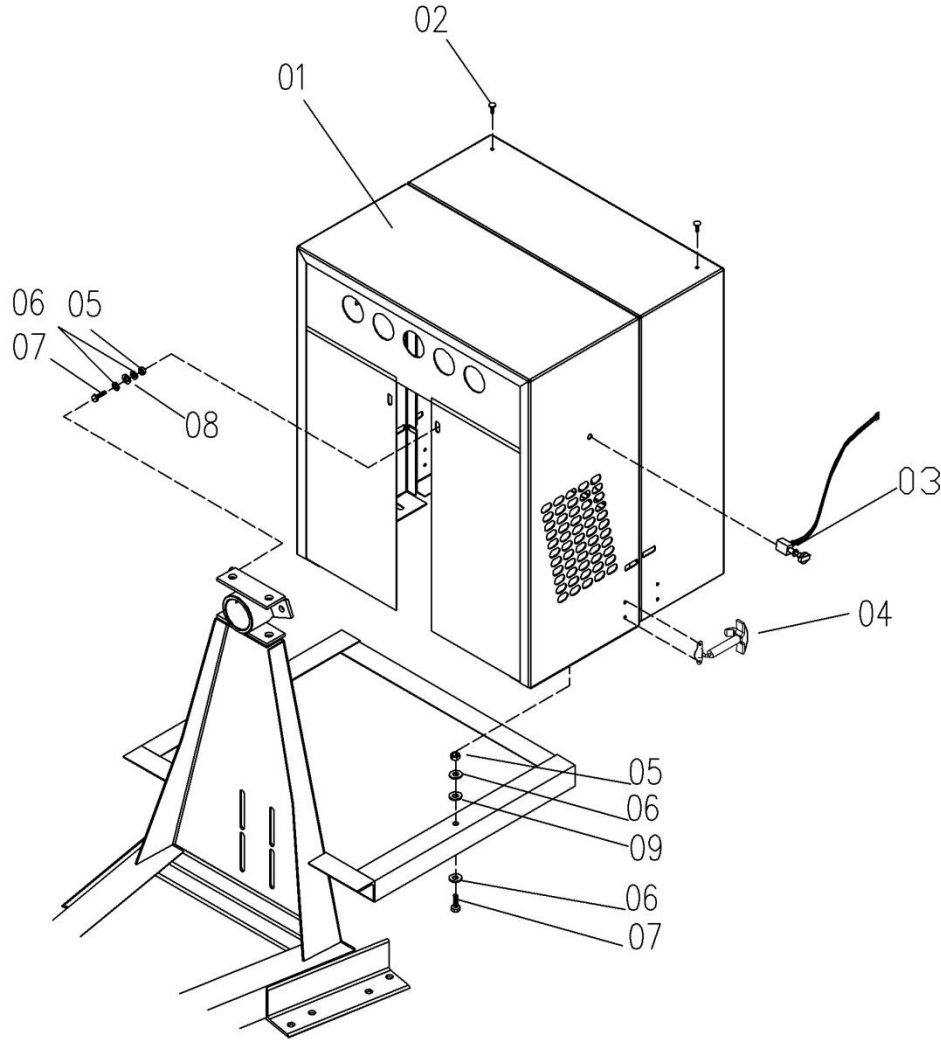

HOOD ASSEMBLY

ITEM	PART #	DESCRIPTION	C6P	C9P
1	702047	Assy Hood (0900CO01GA-1) since January 2015, and the series (3A9S23M12F1168001)	1	1
	496700	Old Assy Hood	1	1
2	201544	Rubber Screw 1/4 (0000RF01GA)	2	2
3	701007	Shroud Assembly Push Stop (0200KI01GA)	1	1
4	701004	Shroud Hook Assembly (0000RF02GA)	2	2
5	227830	Nut, Hex Lock 3/8 (TCCS038GAL)	4	4
6	174986	Washer, Plain 3/8 (RNPX038GAL)	8	8
7	226230	Bolt, HexHd, 3/8 x 1-1/2 (TOCD038112)	4	4
8	174470	Washer, Plain 1/2 (RNPX012GAL)	2	2
9	701030	Neoprene Washer, 1/2	2	2

*When ordering parts please always specify the model and serial number of the mixers as a reference.