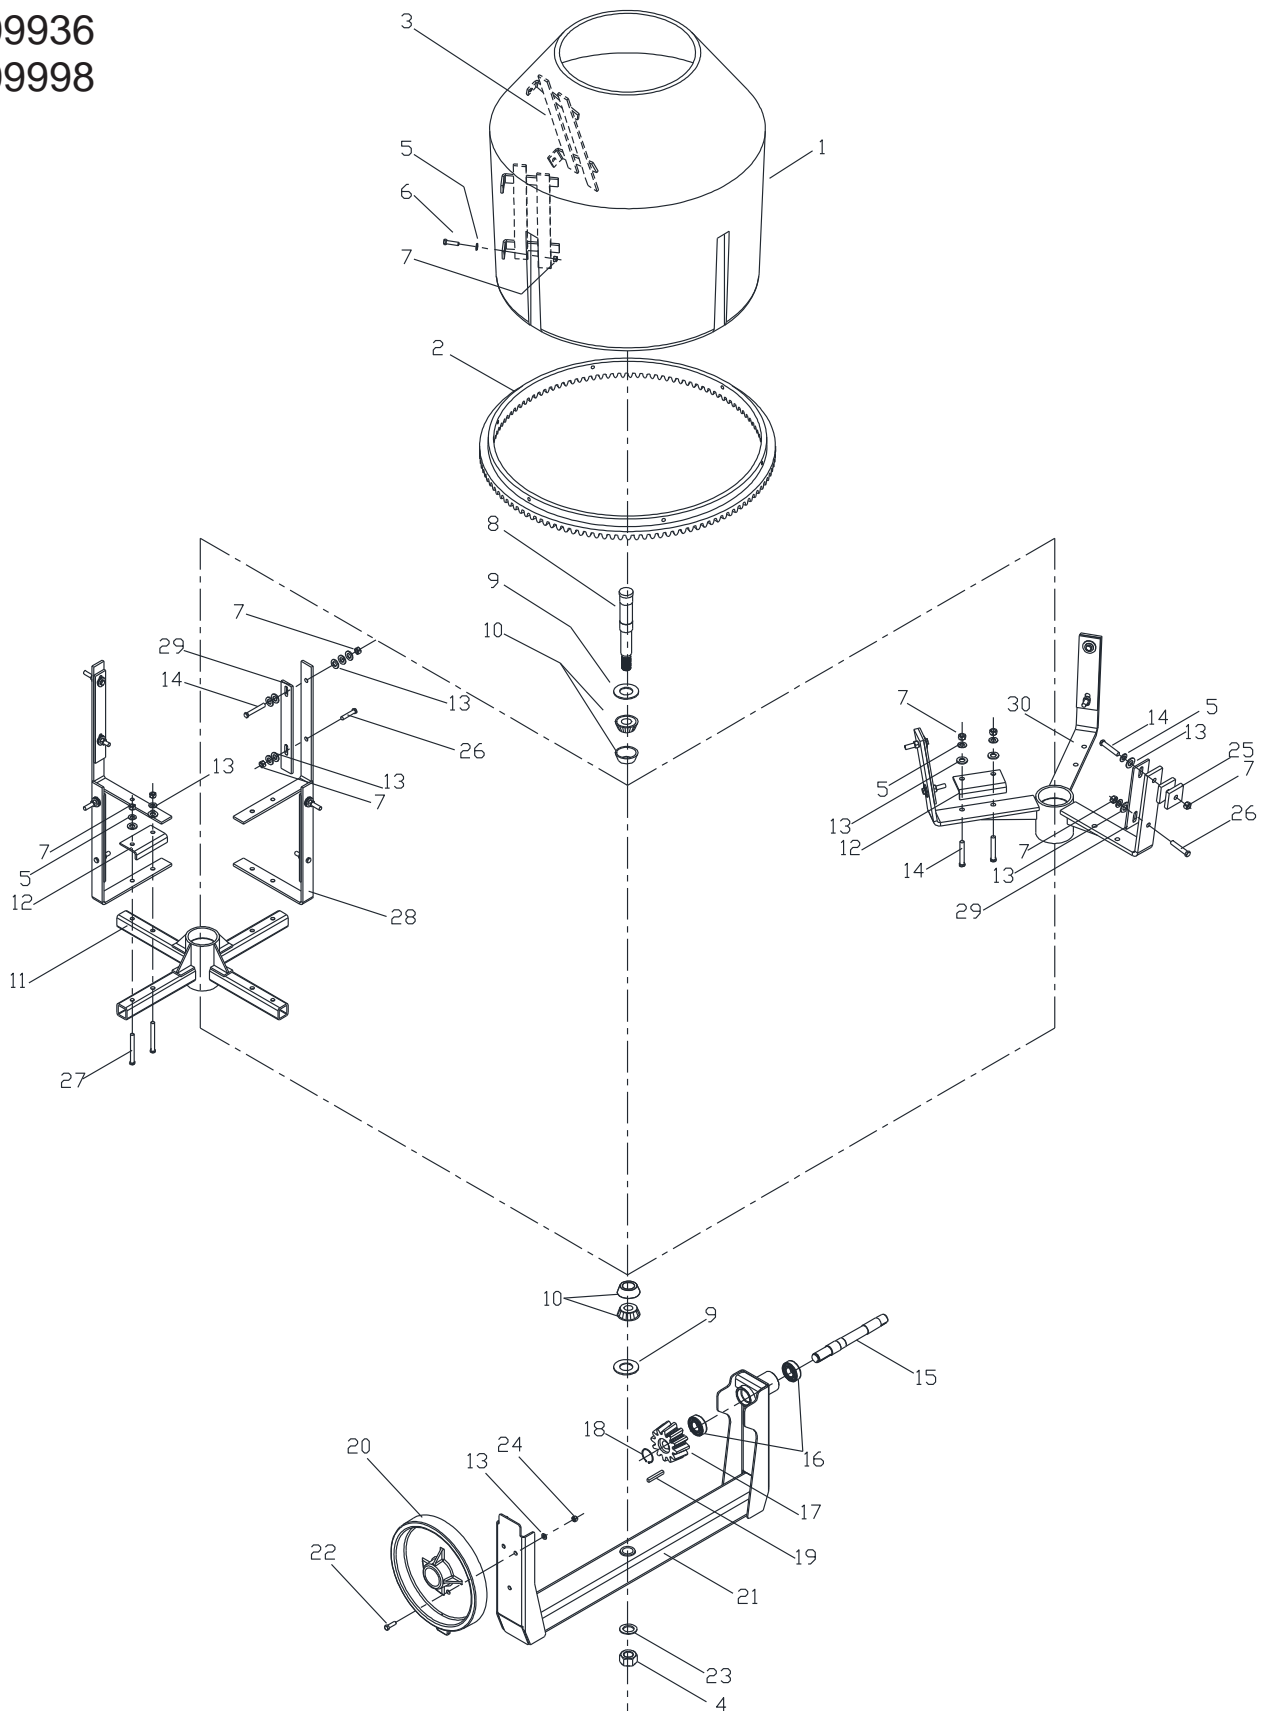

DRUM ASSEMBLY

***609936

***609998

*When ordering parts please always specify the model and serial number of the mixers as a reference.

DRUM ASSEMBLY

Item	Part #	Description	C6P	C9P
***	609936	Drum Kit C9P	-	1
	609998	Drum Kit C6P	1	-
1	201449	Drum C6P (0903CO01TQ) Includes Paddles	1	-
	702085	Drum C9P (0906CO0TQ) Includes Paddles	-	1
2	702040	Gear Ring (115TH) (0100FG02TQ)**	-	1
	411810	Bowl Gear Ring (96TH)	1	-
3	702107	Paddle (0100SC01AS)	3	6
4	227920	Nut Hex, 1" UNF	1	1
5	174986	Washer Plain, 3/8" (RNPX038GAL)	24	20
6	226230	Bolt, HexHd, 3/8" x 1-1/2" (TOCD038112)	6	12
7	227830	Lock Nut, 3/8" (TCCS038GAL)	18	28
8	702064	Shaft, Bowl C6P (0903CR01YU)	1	-
	702065	Shaft, Bowl C9P (0906CR01YU)	-	1
9	702046	Central Washer (0100LA03TQ)	2	2
10	701014	Ball Bearing, Cone & Cup, 2788 (0000BA2788)	2	2
11	702120	Base Drum Support CM9P (0100CO01AD)	*	1
12	702121	Clamp Drum Support (0100PL03AD)	3	4
13	144470	Washer Plain, 1/2" (RNPX012GAL)	15	39
14	226270	Bolt, HexHd, 3/8" x 2-1/2"	9	4
15	702041	Drive Shaft (0900CR01YU)	-	1
	702074	Drive Shaft C3-C6P	1	-
16	701016	BRG; Ball 6205 (0000BA6205)	2	2
17	702068	Pinion (12TH) (0100FG02YU) **	-	1
	702075	Pinion (8TH) **	1	-
18	701029	Retaining Ring 15/16" (SM00156EXT)	1	1
19	701027	Key, 1/4" x 1-1/4" (0000CU01TR)	1	1
20	496760	Gear, Tilting	1	1
21	411840	Yoke C6P	1	-
	702109	Yoke C9P	-	1
22	226640	Bolt, HexHd, 1/2" x 1-1/4" (TOCD012114)	3	3
23	176290	Washer Spring, 1" (RNRX100GAL)	1	1
24	227854	Lock Nut, 1/2" (TCCS012GAL)	3	3
25	702106	Bracket - Drum Support (0110PL01TQ)	6	-
26	226240	Bolt, HexHd, 3/8" x 1-3/4" (TOCD038134)	3	4
27	226275	Bolt, HexHd, 3/8" x 3-1/2" (TOCD038312)	-	8
28	702122	Bracket Support Arm C9P (0100SO02AD)	-	4
29	702123	Bracket support Inner C6P (0110SO01AD)	3	-
	702124	Bracket support Inner C9P (0100SO01AD)	-	4
30	702125	Drum Support CM6P since Agust 2015 (0110CO01TQ-1)	1	-