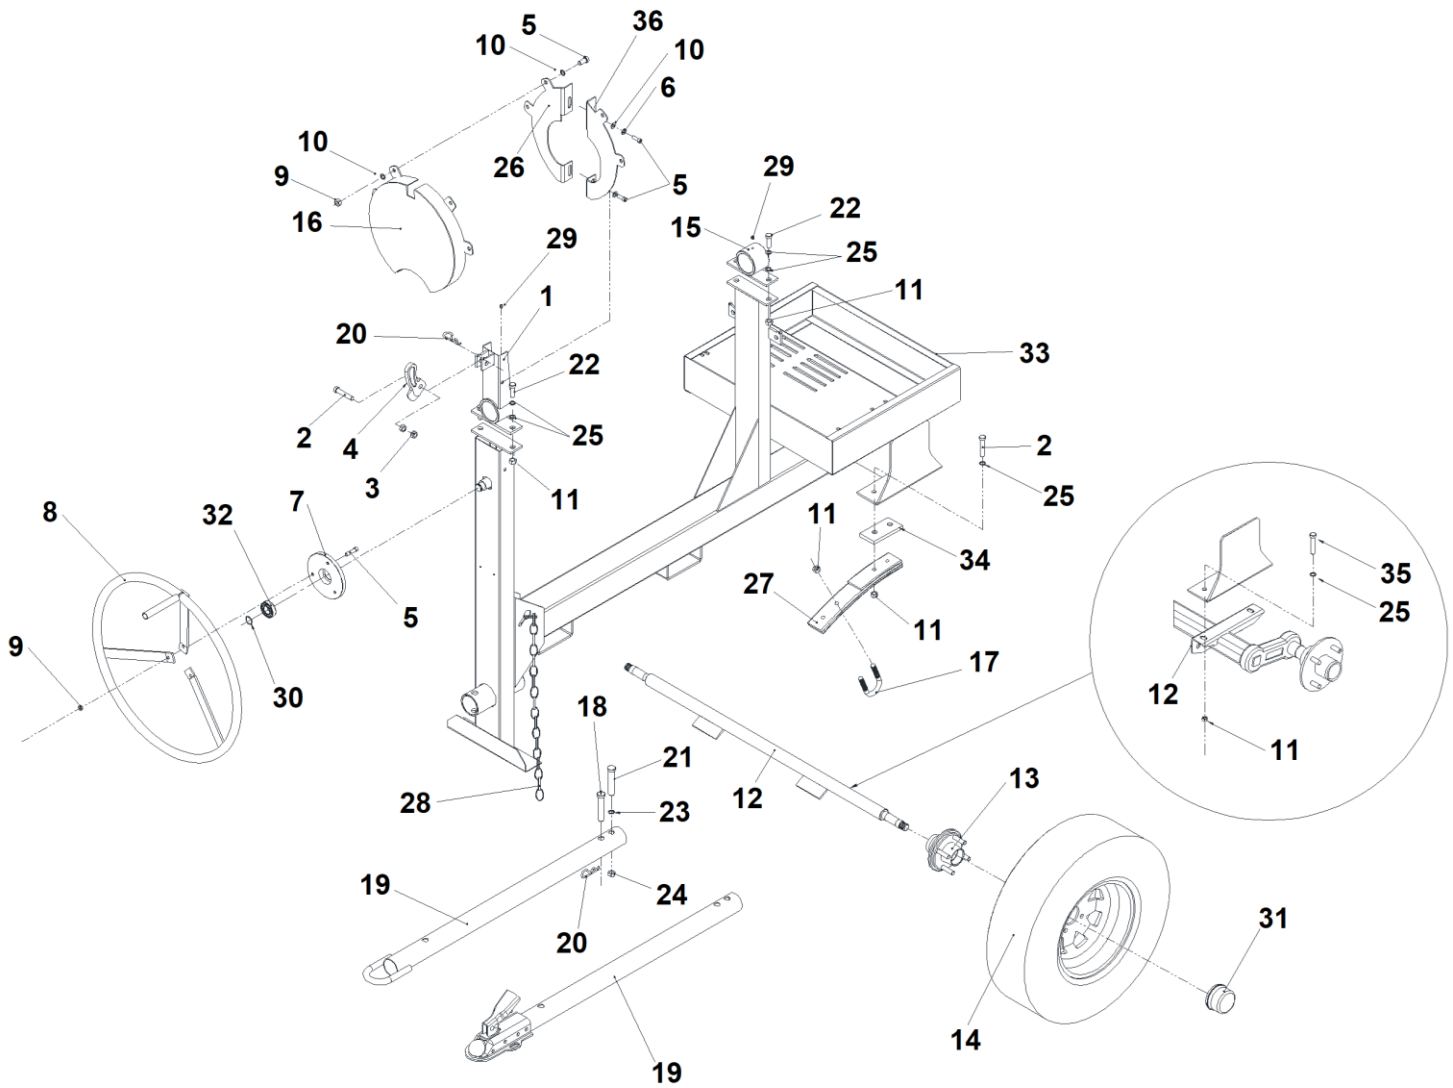

C9P POLY DRUM (T-FRAME) PARTS BREAKDOWN

FRAME ASSEY BREAK DOWN

ITEM	SKU #	PART #	DESCRIPTION	C9P	PRICE LIST
1	0113SC01FR	702200	STEERING WHEEL BRAKE CM (T-FRAME) - C103T - 702200	1	\$50.00
2	TOCD012212	226690	HEX BOLT HD 1/2" X 2-1/2" - T104 - C146 - 226690	5	\$1.25
3	TCCN012GAL	702201	HEX LOCK NUT 1/2" - T190 - C178 - 702201	2	\$1.08
4	0100FG01FR	702202	STEERING WHEEL LOCK PIN BREAK CM - C104 - 702202	1	\$5.00
5	TOCD038112	226230	HEX BOLT 3/8" X 1-1/2" - T176 - C141 - 226230	3	\$1.25
6	RNRX038GAL	176230	LOCK WASHER 3/8" T113 - C144 -176230	4	\$1.08
7	0113FG01VO	702203	CONTROL HANDLE BLOCK 5-15/16" E.D. X 1-1/4" W/6205 BRG FOR ALL CM C536 - 702203 (NEW STYLE)	1	\$36.00
8	0103SC01VO	702204	STEERING WHEEL HANDLE W/ GRIP ALL CM - C110	1	\$60.00
9	TCCS038GAL	227830	HEX LOCK NUT 3/8" - 227830 - T114 - C142	3	\$1.25
10	RNPX038GAL	174986	PLAIN WASHER 3/8" (T112 - C139 - 174986)	12	\$1.08
11	TCCS012GAL	227854	HEX LOCK NUT 1/2" - T106 - 227854 - C304 - C173	12	\$1.25
12	0130SC02RD	702058	AXLE, ASSY INCLUDES HUBS - 702058 - C134 - C195	N/A	\$200.00
12	0113RF01TA	702205	TORSION AXLE (UPGRADE) FOR CM-T 702205	1	\$500.00
13	0200KI03RD	702071	WHEEL HUB W/ 1" BRG L44643 & DUST CAP - 702071 - T129 - C135 (NEW STYLE)	2	\$75.00
14	0000CO02RD	431063	WHEEL & TIRE ASSY 4.8 X 12" - T137-12 - C137- 431063		\$95.00
14	0000CO01RD	431081	WHEEL & TIRE ASSY 165-80 R13" - T137 - 431081 - C136	2	\$115.00
15	0113CO01PT	702206	DRUM YOKE PILLOW BLOCK - C537 (FOR T-FRAME)	1	\$30.00
16	0170CO01GF	702207	CONTROL HANDLE SAFETY GEAR GUARD FRONT CMT - C538	1	\$35.00