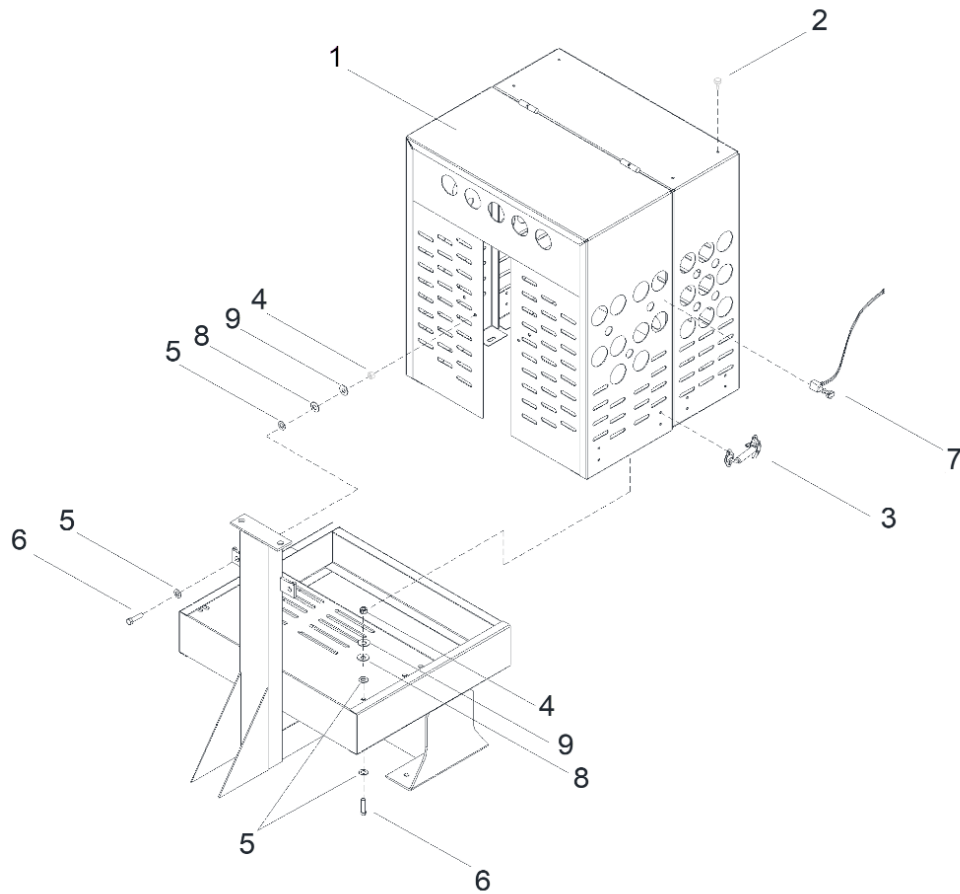

HOOD ASSEY BREAK DOWN							
ITEM	SKU #	PART #	DESCRIPTION	C6C	C9C	C12C	PRICE LIST
1	0110CO01GA	702047	HOOD, HINGED ASSY SINCE THE SERIES CM7-CM12 - C131 - BLACK	1	1	1	$250.00
2	0000RF01GA	201544	RUBBER SCREW 1/4" FOR SHROUD - T158 - C159 - 201544	2	2	2	$3.15
3	0000RF02GA	201543	SHROUD HOOK ASSEMBLY - T160 - C161 - 701004 - 201543	2	2	2	$9.00
4	TCCS038GAL	227830	HEX LOCK NUT 3/8" - 227830 - T114 - C142	4	4	4	$1.25
5	RNPX038GAL	701032	PLAIN WASHER 3/8" - T112 - C139 - 174986 - 701032 - C140	8	8	8	$1.06
6	TOCD038112	226230	HEX BOLT 3/8" X 1-1/2" - T176 - C141 - 226230	4	4	4	$1.25
7	1000KI04GA	701007	ENGINE KILL SWITCH ASSEY RED (WITH HARNESS) 701007 - T193	1	1	1	$29.00
7	0200KI01GA	290100	ENGINE N.O KILL SWITCH RED (NO HARNESS) - 816769AS - 112500 - T195-1	1	1	1	$18.00
8	RNPX012GAL	174470	PLAIN WASHER 1/2"	4	4	4	$2.12
9	RNPH012ESP	701030	NEOPRENE WASHER 2" X 1/2" X 1/16" - 0000R03FGA - 701030 - C168 - C180	4	4	4	$2.00