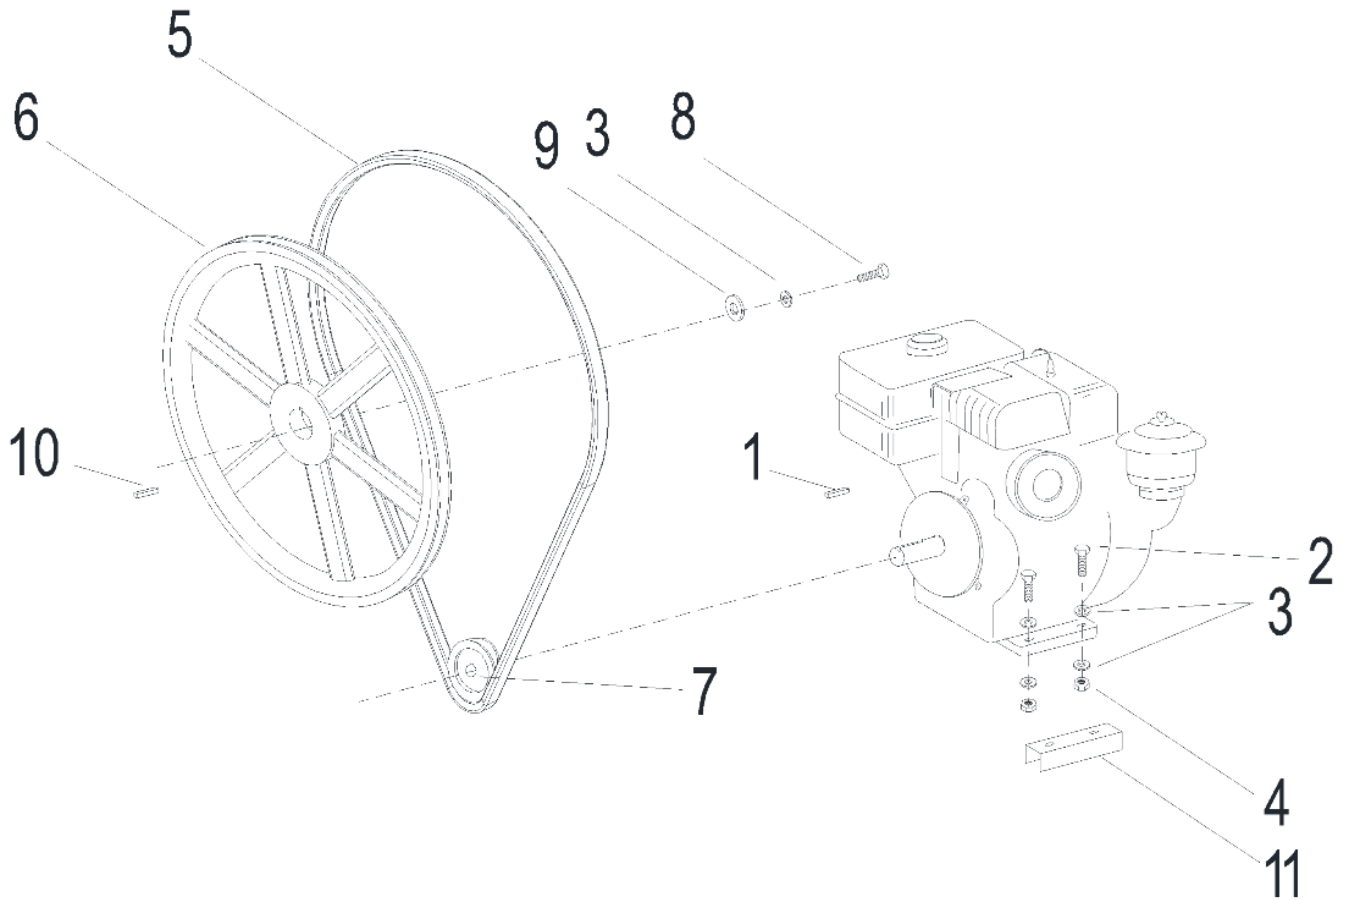

22	SC018112NOR	135790	COTTER PIN 1/8 X 1-1/2" - C570 - 135790	1	$1.08
23	0111CR01YU	702225	SHAFT C9P 14" (HEX NUT 1-3/8 NC) -C517 - 702225 - ONLY FOR 2019	1	$75.00
23	0113CR02YU	702255	SHAFT CM9PT 2020 15" - 1/16" (HEX NUT 1-1/4 NF) - C569 -702255 - FROM 2020	1	$75.00
24	0100RF01TQ	702126	CM DRUM BOWL SEAL TC38X80X8 - C532 - 702126	1	$12.00
25	0113LA01FC	702220	DRUM BOWL SEAL 3-1/8" _18 - C557 - 702220	2	$10.00
26	RNRX114GAL	701040	SPRING WASHER 1-1/4" - C559 - 701040	1	$3.00
26	RNRX138GAL	701045	SPRING WASHER 1-3/8" - C577 - 701045	1	$3.00
27	TCFN114MAQ	701041	MAIN SHAFT HEX NUT 1-1/4 NF - C560 - 701041	1	$10.00
27*	TCFN100GAL	227920	MAIN SHAFT HEX NUT 1" NF - C574 - 227920	1	$10.00
28	RNPX012GAL	174470	PLAIN WASHER 1/2" - T105 - C172 - 174470	24	$2.12
29	0110SO01AD	702123	BRACKET SUPPORT INNER CM6P/C6P - C531 - 702123 - 0110SO01AD	4	$10.00
30	TOCD038134	226240	HEX BOLT HD, 3/8 X 1-3/4 - 226240	4	$1.25
31	TOCD038212	226270	HEX BOLT HD, 3/8" X 2-1/2 - T590 - 226270	4	$1.25
32	TOCD038312	226275	HEX BOLT HD, 3/8" X 3-1/2" - C528 - 226275	8	$1.25
33	0100PL03AD	702021	CLAMP DRUM SUPPORT CM6P/CM9P - C525 - 702121	4	$12.00