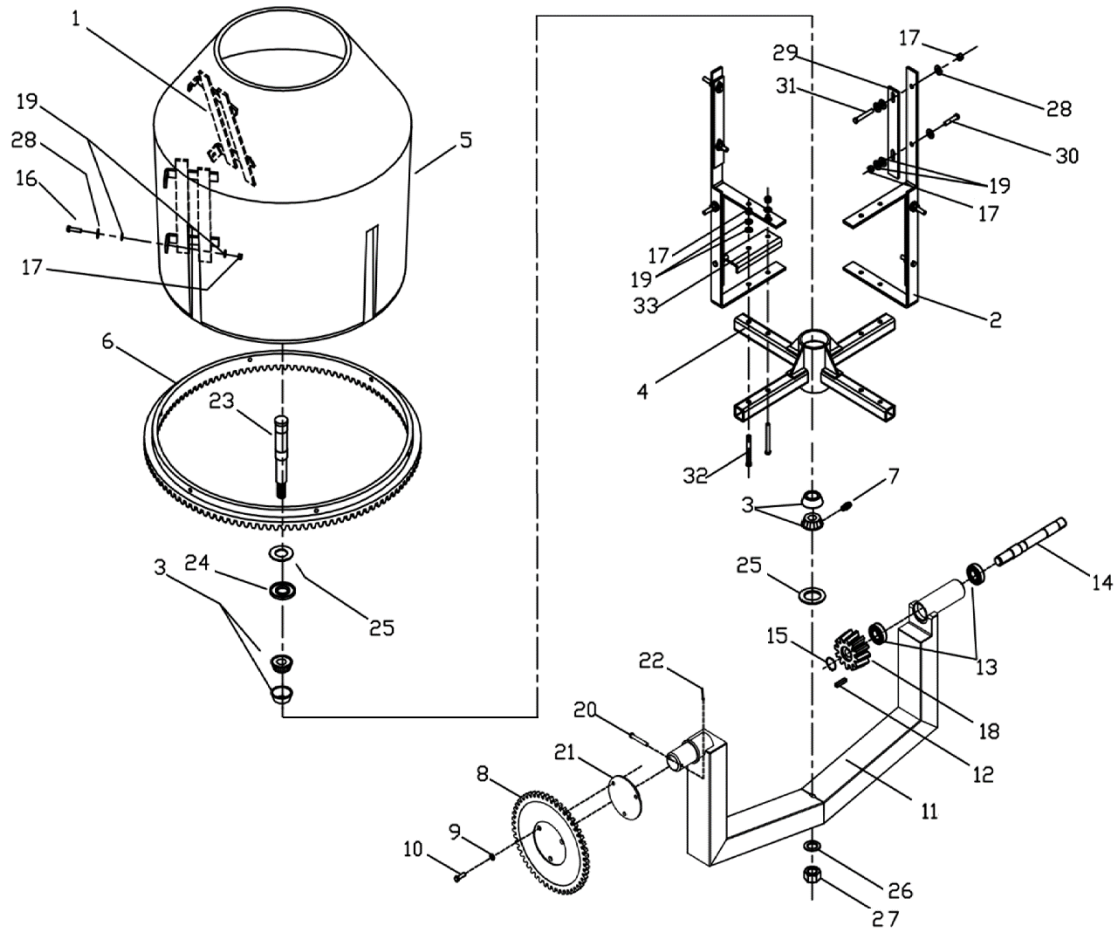

DRUM ASSEY BREAK DOWN CMP					
ITEM	SKU #	PART #	DESCRIPTION	C9P	PRICE LIST
1	0100SC01AS	702107	PADDLE C3/C6P/C9P/CM9P - 702107 - C505 - 412010	6	$35.00
2	0100SO02AD	702122	BRACKET SUPPORT ARM CM9P - C529 - 702122 - 0100SO02AD	4	$45.00
3	0000BA2788	701014	BALL BEARING, TRB CO&SL 4T-LM67048L (W/ CUP BA2788/20) - C150 - 701014 (NEW STYLE) 2010	2	$65.00
4	0111CO01TQ	702120	DRUM SUPPORT REINFORCED C9P/CM9P - C508 - 702120 - 0100CO01AD	1	$250.00
5	0906CO01TQ	702085	DRUM C9P/CM9P INCLUDES PADDLES - 702085 - C504 - C191	1	$1,200.00
5	ASK FOR #	610502	C9P/CM9P DRUM KIT ASSEY (DRUM, PADDLES, YOKE, RING) T-FRAME - 610502	1	$1,415.00
6	0100FG02TQ	702040	RING GEAR (115 TH 32-7/8" DIA) ALL CM - C122 - 702040	1	$400.00
7	0000GRH200	110680	FTG, GREASE ST 1/8 NPT - 110680 - C155	1	$2.50
8	0100PL10YU	702219	STEERING WHEEL GEAR 14" (DUCTILE CASTING) FOR CM - C554 - 702219 - 0100FN01YU	1	$50.00
9	RNRX012GAL	176250	SPING WASHER 1/2" - C145 - 176250 - T568	3	$1.08
10	TOCD012100	226630	HEX BOLT HD, 1/2 X 1 - 226630 - C555	3	$1.08
11	0113CO04YU	701046	YOKE CM9P (T-FRAME) - C576 - 701046	1	$450.00
12	0170CC01MO	701027	KEY 1/4 X 1-1/4 - 701027 - C152 - T483 - 0000CU01TR	1	$1.25
13	0000BA6205	701016	BALL BEARING, 6205 - C154 - 701016 (JEL205-100W3)	2	$25.00
14	0100CR02YU	411894	TRANS. SHAFT CM SHAFT 1 1/16 X 9 3/4" - C124 - 411894	1	$118.72
15	SM00156EXT	701029	RETAINING OMEGA RING - 1-15/16" - 701029 - C151	1	$6.47
16	TOCD038112	226230	HEX BOLT 3/8" X 1-1/2" - T176 - C141 - 226230	12	$1.25
17	TCCS038GAL	227830	HEX LOCK NUT 3/8" - 227830 - T114 - C142	28	$1.25
18	0100FG02YU	702068	PINION 12 TOOTH (FOR NEW CM) - 702068 - C123	1	$60.00
19	RNPX038GAL	701030	PLAIN WASHER 3/8" - T112 - C139 - 174986 - 701032 - C140	56	$1.08
20	TOCD012400	401006	HEX HEAD CAP SCREW 1/2 X 4" - C552 - 401006	1	$1.23
21	0113CO01YU	702218	YOKE HANDLE BLOCK/FLANGE - C553 - 702218 (T-FRAME)	1	$30.00