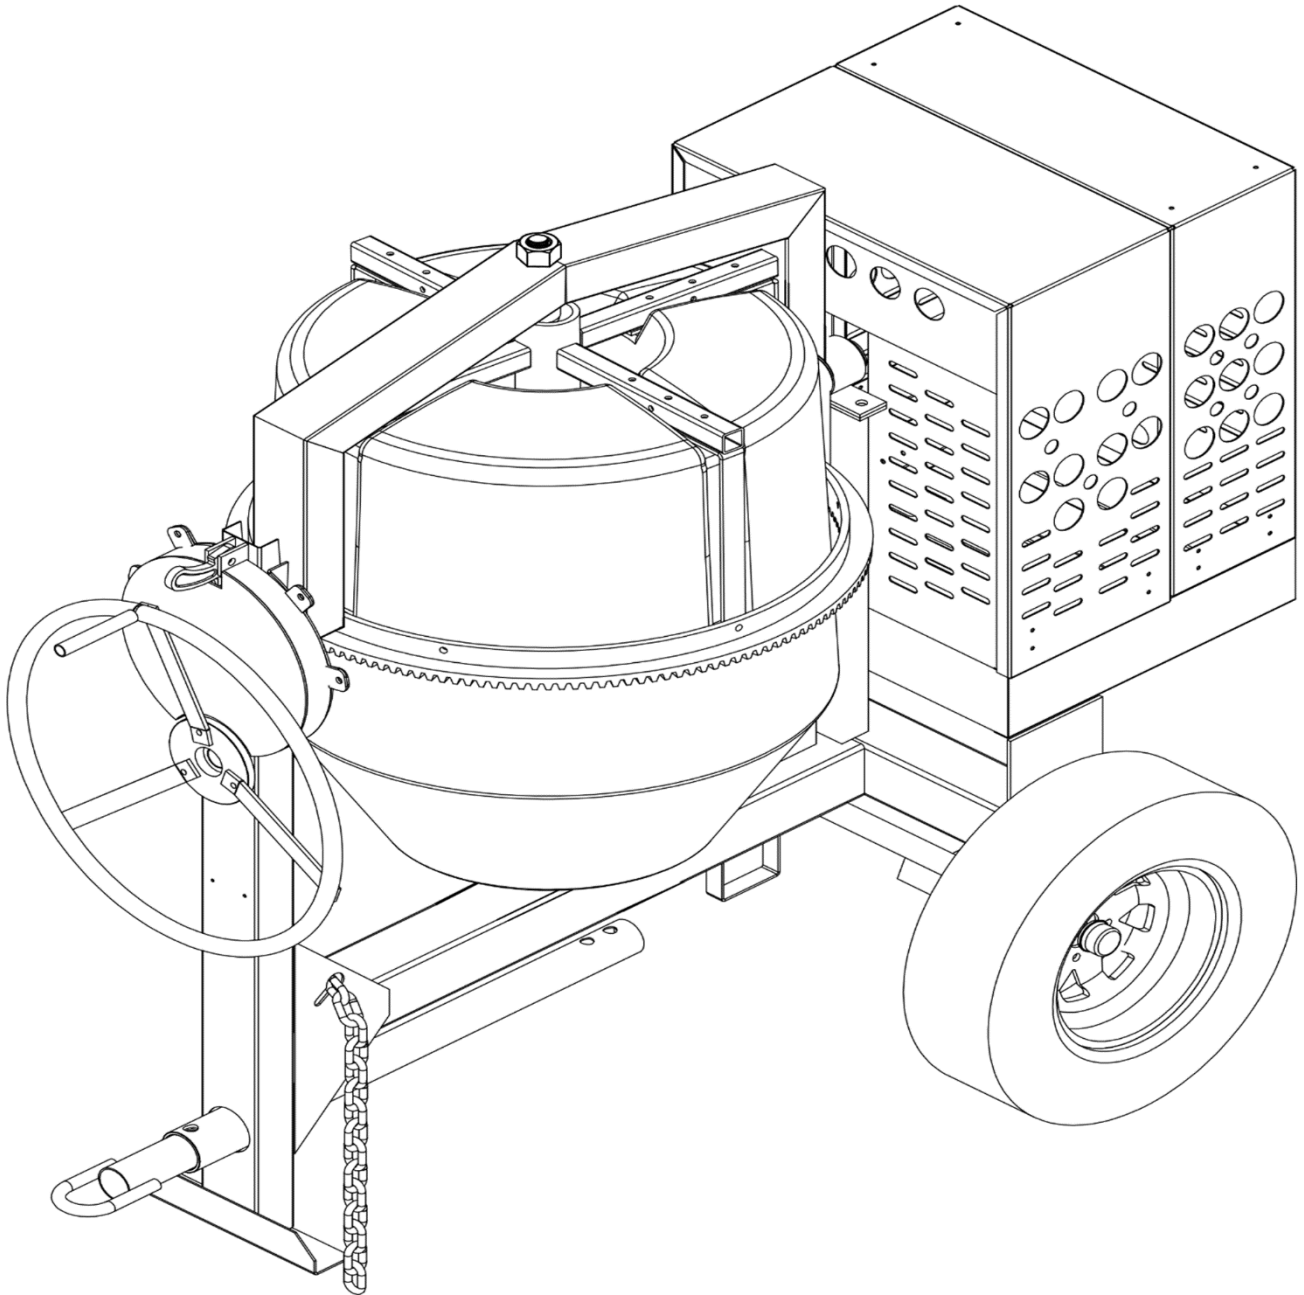

C9P POLY DRUM (T-FRAME) PARTS BREAKDOWN

FRAME ASSEY BREAK DOWN

ITEM	SKU #	PART #	DESCRIPTION	C9P	PRICE LIST
1	0113SC01FR	702200	STEERING WHEEL BRAKE CM (T-FRAME) - C103T - 702200	1	\$50.00
2	TOCD012212	226690	HEX BOLT HD 1/2" X 2-1/2" - T104 - C146 - 226690	5	\$1.25
3	TCCN012GAL	702201	HEX LOCK NUT 1/2" - T190 - C178 - 702201	2	\$1.08
4	0100FG01FR	702202	STEERING WHEEL LOCK PIN BREAK CM - C104 - 702202	1	\$5.00
5	TOCD038112	226230	HEX BOLT 3/8" X 1-1/2" - T176 - C141 - 226230	3	\$1.25
6	RNRX038GAL	176230	LOCK WASHER 3/8" T113 - C144 -176230	4	\$1.08
7	0113FG01VO	702203	CONTROL HANDLE BLOCK 5-15/16" E.D. X 1-1/4" W/6205 BRG FOR ALL CM C536 - 702203 (NEW STYLE)	1	\$36.00
8	0103SC01VO	702204	STEERING WHEEL HANDLE W/ GRIP ALL CM - C110	1	\$60.00
9	TCCS038GAL	227830	HEX LOCK NUT 3/8" - 227830 - T114 - C142	3	\$1.25
10	RNPX038GAL	174986	PLAIN WASHER 3/8" (T112 - C139 - 174986)	12	\$1.08
11	TCCS012GAL	227854	HEX LOCK NUT 1/2" - T106 - 227854 - C304 - C173	12	\$1.25
12	0130SC02RD	702058	AXLE, ASSY INCLUDES HUBS - 702058 - C134 - C195	N/A	\$200.00
12	0113RF01TA	702205	TORSION AXLE (UPGRADE) FOR CM-T 702205	1	\$500.00
13	0200KI03RD	702071	WHEEL HUB W/ 1" BRG L44643 & DUST CAP - 702071 - T129 - C135 (NEW STYLE)	2	\$75.00
14	0000CO02RD	431063	WHEEL & TIRE ASSY 4.8 X 12" - T137-12 - C137- 431063		\$95.00
14	0000CO01RD	431081	WHEEL & TIRE ASSY 165-80 R13" - T137 - 431081 - C136	2	\$115.00
15	0113CO01PT	702206	DRUM YOKE PILLOW BLOCK - C537 (FOR T-FRAME)	1	\$30.00
16	0170CO01GF	702207	CONTROL HANDLE SAFETY GEAR GUARD FRONT CMT - C538	1	\$35.00