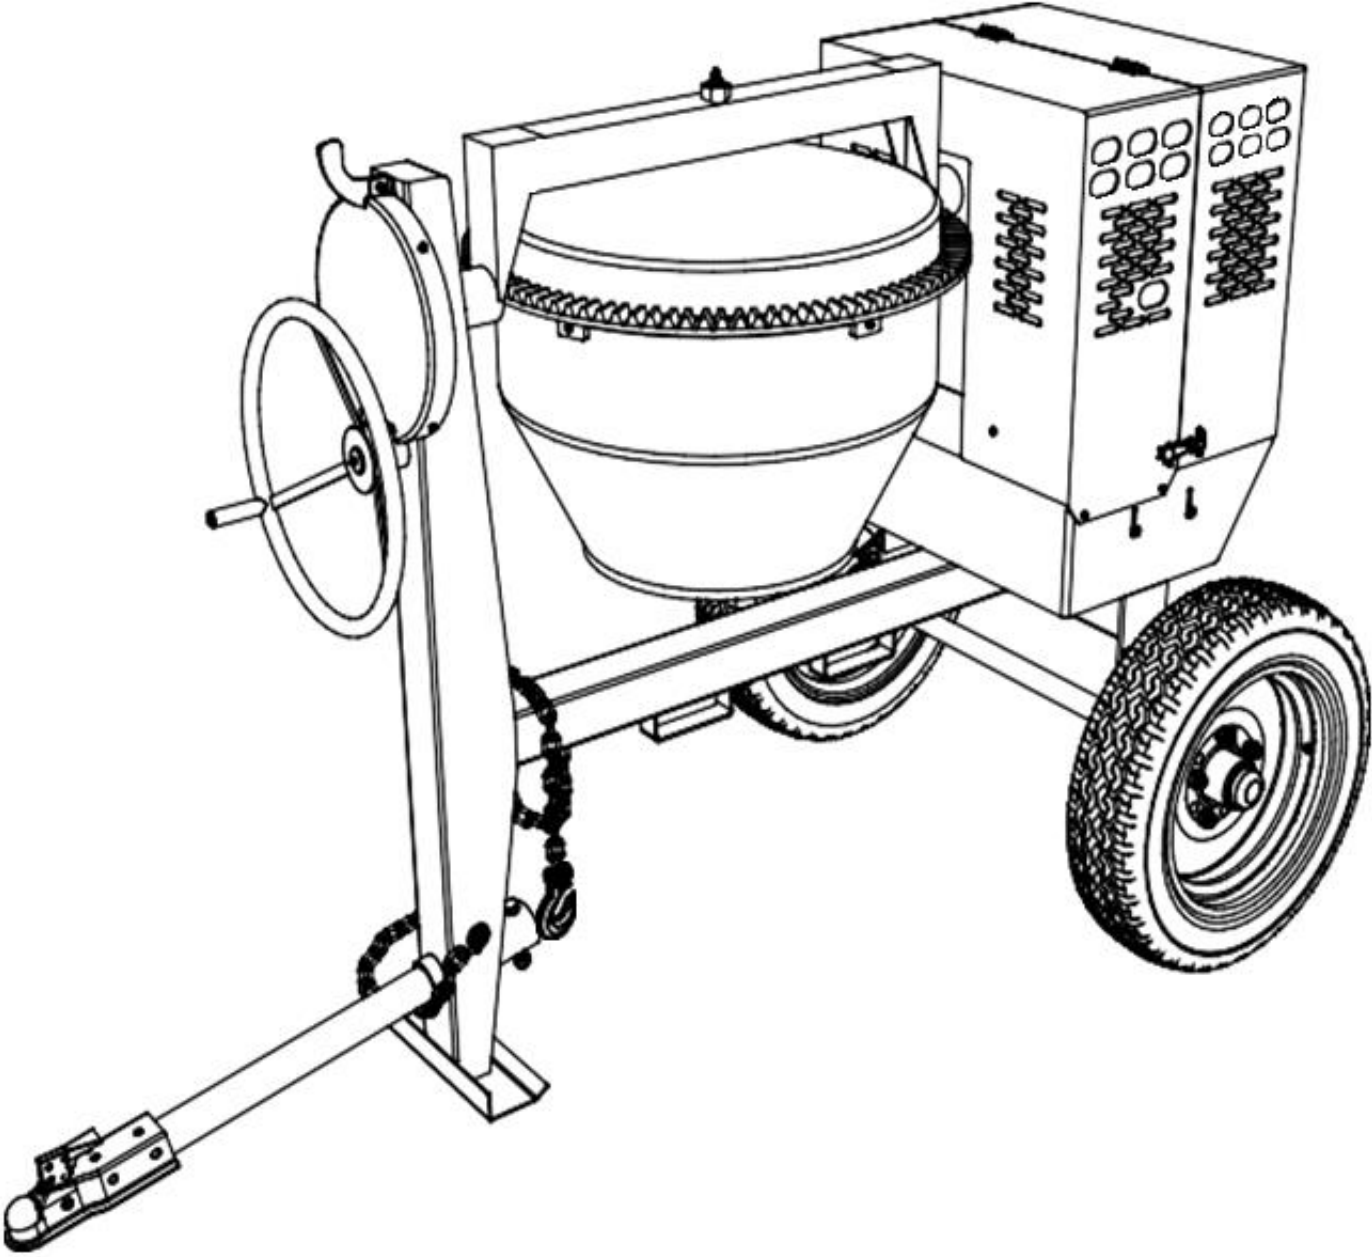

C9P (T- FRAME) PARTS BREAKDOWN

FRAME ASSEY					
ITEM	SKU #	PART #	DESCRIPTION	C9P	LISTPRICE
1	0100SC01FR	C103	STEERING WHEEL BRAKE CM - C103	1	\$50.00
2	TOCD012212	C146	HEX BOLT HD 1/2" X 2-1/2" - T104 - C146 - 226690	5	\$1.25
3	TCCN012GAL	T190	HEX LOCK NUT 1/2" - T190 - C178	2	\$1.08
4	0100FG01FR	C104	STEERING WHEEL LOCK PIN BREAK CM - C104	1	\$5.00
5	TOCD038112	T176	HEX BOLT 3/8" X 1-1/2" - T176 - C141 - 226230	7	\$1.25
6	RNRX038GAL	T113	LOCK WASHER 3/8" T113 - C144 -176230	4	\$1.08
7	0101FG012H	C109-1	CONTROL HANDLE BLOCK 5-15/16" E.D. X 1-1/4" W/6205 BRG FOR ALL CM C109-1 (NEW STYLE)	1	\$36.00
8	0103SC01VO	C111	STEERING WHEEL HANDLE W/ ROTABLE HANDLE ALL CM - C111	1	\$35.00
9	TCCS038GAL	C142	HEX LOCK NUT 3/8" - 227830 - T114 - C142	3	\$1.25
10		C100-1	T-TYPE FRAME ALL CM MODELS 2019 - C110-1	1	\$1,500.00
11	TCCS012GAL	T106	HEX LOCK NUT 1/2" - T106 - 227854 - C304	12	\$1.25
12	0130SC02RD	C134	AXLE, ASSY INCLUDES HUBS - 702058 - C134 - C195	1	\$200.00
13	0200KI03RD	T129-1	WHEEL HUB W/ 1" BRG L44643 & DUST CAP - 702071 - T129 - C135 (NEW STYLE)	2	\$75.00
14	0000CO01RD	T137	WHEEL & TIRE ASSY 165-80 R13" - T137 - 431081 - C136	2	\$115.00
15	0113CO01PT	C105-1	DRUM YOKE PILLOW BLOCK - C105-1 (FOR T-FRAME)	1	\$30.00
16	0170CO01GF	C157	CONTROL HANDLE SAFETY GEAR GUARD CM - C157	1	\$35.00
17	0170CO03CH	C167	CM/HM AXLE U-CLAMP C166 - 0900CR02RD -702059	2	\$15.00
18*	0000CR01LZ	T121	TOWING HITCH, LOCK PIN - T121 - C169 - 496088 - 702078	1	\$10.00
18	TOFD058312-A	T121-1	TOWING HITCH, LOCK PIN - T121-1 -701031	1	\$10.00
19	0000CO04LZ	T119-V	2" BALL HITCH VERTICAL HOLE - 702070 - T119	1	\$80.00
19	0000CO03LZ	T118-V	PINTLE HITCH VERTICAL HOLE - 702069 - T118 - C193	1	\$80.00
20	0111SR01LZ	T110	3/6" COTTER PIN CP-85H - SR00036EXT - T110 - 134955	1	\$1.08
21*	TOFD034312	T122	TOWING HITCH, HEX HEAD SCREW 3/4" X 3-1/2" - T122 - C148 - 226272 - 701001	1	\$3.00