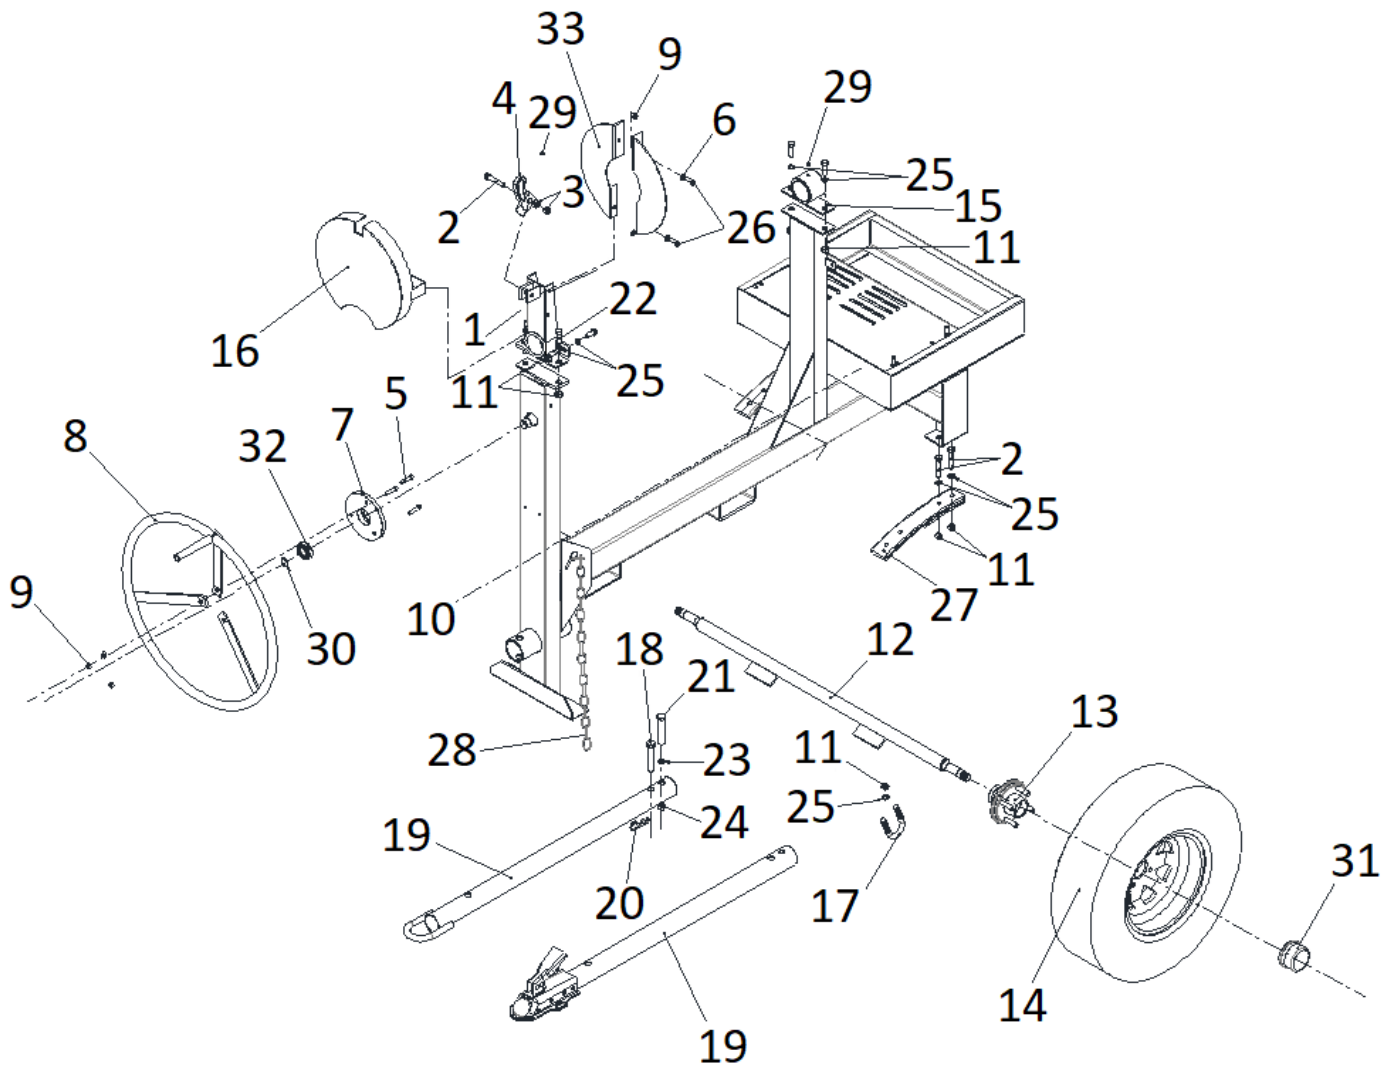

C9P (T- FRAME) PARTS BREAKDOWN

FRAME ASSEY					
ITEM	SKU #	PART #	DESCRIPTION	C9P	LISTPRICE
1	0100SC01FR	C103	STEERING WHEEL BRAKE CM - C103	1	\$50.00
2	TOCD012212	C146	HEX BOLT HD 1/2" X 2-1/2" - T104 - C146 - 226690	5	\$1.25
3	TCCN012GAL	T190	HEX LOCK NUT 1/2" - T190 - C178	2	\$1.08
4	0100FG01FR	C104	STEERING WHEEL LOCK PIN BREAK CM - C104	1	\$5.00
5	TOCD038112	T176	HEX BOLT 3/8" X 1-1/2" - T176 - C141 - 226230	7	\$1.25
6	RNRX038GAL	T113	LOCK WASHER 3/8" T113 - C144 -176230	4	\$1.08
7	0101FG012H	C109-1	CONTROL HANDLE BLOCK 5-15/16" E.D. X 1-1/4" W/6205 BRG FOR ALL CM C109-1 (NEW STYLE)	1	\$36.00
8	0103SC01VO	C111	STEERING WHEEL HANDLE W/ ROTABLE HANDLE ALL CM - C111	1	\$35.00
9	TCCS038GAL	C142	HEX LOCK NUT 3/8" - 227830 - T114 - C142	3	\$1.25
10		C100-1	T-TYPE FRAME ALL CM MODELS 2019 - C110-1	1	\$1,500.00
11	TCCS012GAL	T106	HEX LOCK NUT 1/2" - T106 - 227854 - C304	12	\$1.25
12	0130SC02RD	C134	AXLE, ASSY INCLUDES HUBS - 702058 - C134 - C195	1	\$200.00
13	0200KI03RD	T129-1	WHEEL HUB W/ 1" BRG L44643 & DUST CAP - 702071 - T129 - C135 (NEW STYLE)	2	\$75.00
14	0000CO01RD	T137	WHEEL & TIRE ASSY 165-80 R13" - T137 - 431081 - C136	2	\$115.00
15	0113CO01PT	C105-1	DRUM YOKE PILLOW BLOCK - C105-1 (FOR T-FRAME)	1	\$30.00
16	0170CO01GF	C157	CONTROL HANDLE SAFETY GEAR GUARD CM - C157	1	\$35.00
17	0170CO03CH	C167	CM/HM AXLE U-CLAMP C166 - 0900CR02RD -702059	2	\$15.00
18*	0000CR01LZ	T121	TOWING HITCH, LOCK PIN - T121 - C169 - 496088 - 702078	1	\$10.00
18	TOFD058312-A	T121-1	TOWING HITCH, LOCK PIN - T121-1 -701031	1	\$10.00
19	0000CO04LZ	T119-V	2" BALL HITCH VERTICAL HOLE - 702070 - T119	1	\$80.00
19	0000CO03LZ	T118-V	PINTLE HITCH VERTICAL HOLE - 702069 - T118 - C193	1	\$80.00
20	0111SR01LZ	T110	3/6" COTTER PIN CP-85H - SR00036EXT - T110 - 134955	1	\$1.08
21*	TOFD034312	T122	TOWING HITCH, HEX HEAD SCREW 3/4" X 3-1/2" - T122 - C148 - 226272 - 701001	1	\$3.00