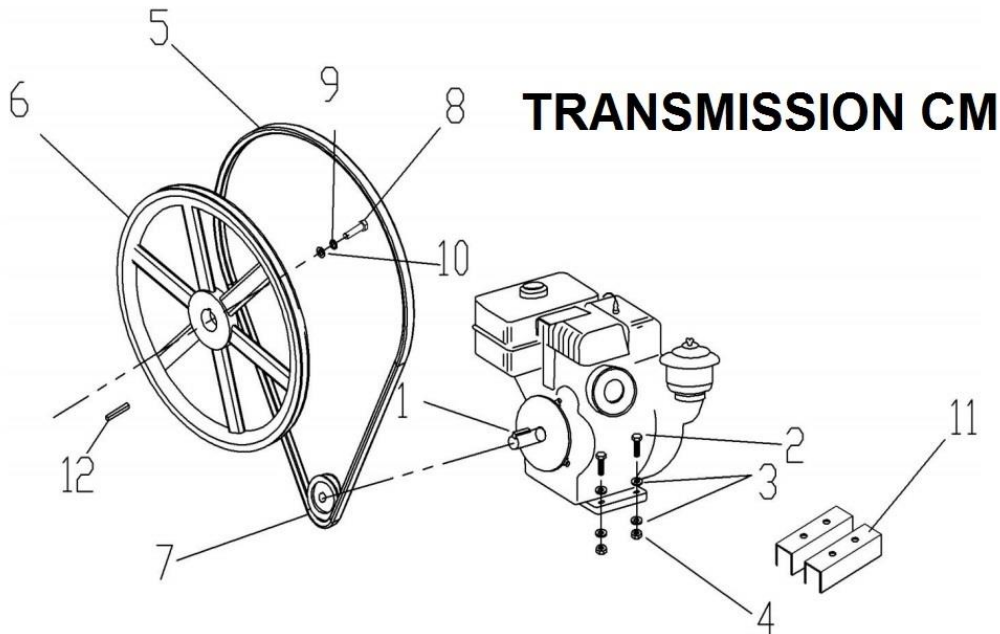

POLY DRUM ASSEY CMP					
ITEM	SKU #	PART #	DESCRIPTION	C9P	PRICE LIST
1	0100SC01AS	C505	PADDLE C3/C6P/C9P/CM9P - 702107 - C505 - 412010	6	$35.00
2	TCCN138MAQ	C117	HEX NUT, 1-3/8" - C117 - 701013	1	$5.00
3	0000BA2788	C150	BALL BEARING, TRB CO&SL 4T-LM67048L (W/ CUP BA2788/20) - C150 - 701014 2010	2	$65.00
4	OPCR038012	C116	ALLEN SCREW 3/8 X 1/2 - 702072 - C116	1	$1.70
5	0906CO01TQ	C504	DRUM C9P/CM9P INCLUDES PADDLES - 702085 - C504 - C191	1	$1,200.00
5	0111CO01EF	C522	C9P/CM9P DRUM KIT ASSEY (DRUM, PADDLES, YOKE, RING) - C522 - 609936 - 610502	1	$1,415.00
6	0100FG02TQ	C122	RING GEAR (115 TH 32-7/8" DIA) ALL CM - C122 - 702040	1	$400.00
7	0000GRH200	C155	FTG, GREASE ST 1/8 NPT - 110680 - C155	1	$2.50
8	0100FN01YU	C107-1	STEERING WHEEL GEAR (DUCTILE CASTING) FOR CM - C107-1	1	$50.00
9	RNRX012GAL	T112	SPING WASHER 1/2" - C145 - 176250 - T568 - T112	3	$1.08
10	TOCD012034	C149	HEX BOLT GR5 1/2 X 3/4 - C149	3	$1.08
11	0111CO01YU	C520	YOKE CM9P - C520	1	$450.00
12	0170CC01MO	T483	KEY 1/4 X 1-1/4 - 701027 - C152 - T483 - 0000CU01TR	1	$1.25
13	0000BA6205	C154	BALL BEARING, 6205 - C154 - 701016 (JEL205-100W3)	2	$25.00
14	0100CR02YU	C124	TRANS. SHAFT CM SHAFT 1 1/16 X 9 3/4" - C124 - 411894	1	$118.72
15	SM00156EXT	C151	RETAINING OMEGA RING - 1-15/16" - 701029 - C151	2	$6.47
16	TOCD038112	C141	HEX BOLT 3/8" X 1-1/2" - T176 - C141 - 226230	9	$1.25
17	TCCS038GAL	C142	HEX LOCK NUT 3/8" - 227830 - T114 - C142	19	$1.25
18	RNPX038GAL	T112	PLAIN WASHER 3/8" - T112 - C139 - 174986 - 701032 - C140	20	$1.08
19	0100RF01TQ	C532	CM DRUM BOTTOM SHAFT SEAL TC38X80X8 - C532 (NEW STYLE)	1	$8.00
20	TOCD012400	N/A	HEX HEAD CAP SCREW 1/2 X 4"	1	$1.23
21	SC018112NOR	N/A	COTTER PIN 1/8 X 1 1/2"	1	$1.08
22	0113CO01YU	N/A	CM YOKE HANDLE BLOCK/FLANGE	1	$30.00
23	0113CR01YU	N/A	DRUM SHAFT CM (T-FRAME)	1	$45.00
24	RNPX012GAL	C147	PLAIN WASHER 1/2" - T105 - C172 - 174470	36	$2.12
25	TOCD038212	C526	HEX BOLT HD, 3/8" X 2-1/2 - T590 - 226270	4	$1.25
26	TOCD038134	C527	HEX BOLT HD, 3/8 X 1-3/4 - 226240	4	$1.25
27	TOCD038312	C528	HEX BOLT HD, 3/8" X 3-1/2" - T353 - 226275	8	$1.25
28	0100SO02AD	C529	BRACKET SUPPORT ARM CM9P - C529 - 702122 - 0100SO02AD	4	$45.00
29	0110SO01AD	C531	BRACKET SUPPORT INNER CM6P/C6P - C531 - 702123 - 0110SO01AD	4	$10.00
30	0111CO01TQ	C508	DRUM SUPPORT REINFORCED C9P/CM9P - C508 - 702120 - 0100CO01AD	1	$250.00
31	0100PL03AD	C525	CLAMP DRUM SUPPORT CM6P/CM9P - C525 - 702121	4	$12.00
32	0100RF01TQ	C532	CM DRUM BOTTOM SHAFT SEAL TC38X80X8 - C532 (NEW STYLE)	1	$8.00