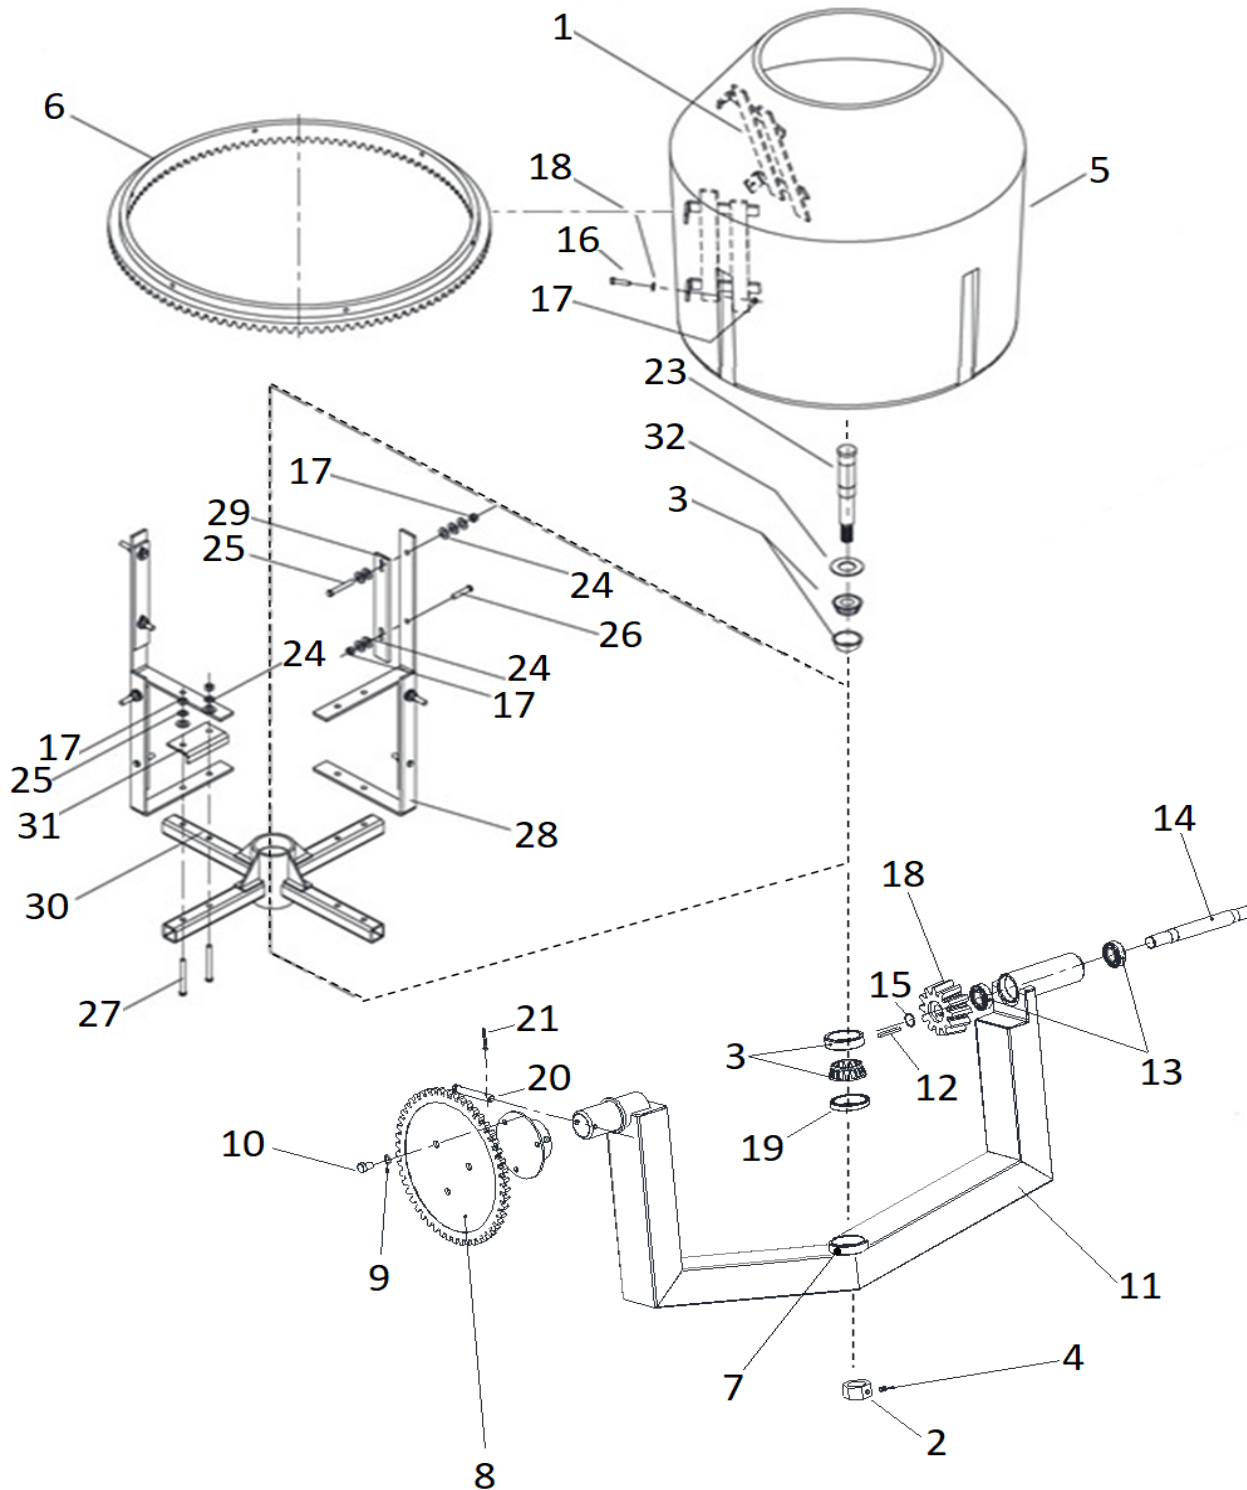

21	TOFD058312	T122-1	TOWING HITCH, HEX HEAD SCREW 5/8" X 3-1/2" - T122-1 - 701035	1	$3.00
22	TOCD012112	T595	HEX BOLT HD GR5 1/2" X 1-1/2" - 226650 - C303 - T595	2	$1.25
23*	RNRX034GAL	T123	TOWING HITCH, SPRING WASHER 3/4" - 174510 - T123	1	$3.00
23	RNRX058GAL	T123-1	TOWING HITCH, SPRING WASHER 5/8" - T123-1 - 701032	1	$3.00
24*	TCFN034GAL	T124	TOWING HITCH, HEX NUT, 3/4 NF - 701028 - T124 - C179	1	$5.00
24	TCFN058GAL	T124-1	TOWING HITCH, HEX NUT, 3/4 NF - 701028 - T124 - C179 (2018)	1	$5.00
25	RNRX012GAL	T112	SPING WASHER 1/2" - C145 - 176250 - T568 - T112	3	$1.08
26	TOCD038100	C138	HEX BOLT 3/8 X 1 - C138	4	$1.08
27	0000RF03CH	C165	SET AXLE LEIFS SPRINGS FOR CM - C165	2	$250.00
28	CAD3516GAL	T501	5/16 SAFETY CHAIN W/ OVAL SNAPS T501 - 609686 - 701012 - CA03316GAL	1	$35.00
29	0000GRH200	C155	FTG, GREASE ST 1/8 NPT - 110680 - C15	2	$2.50
30	SM00156EXT	C151	RETAINING OMEGA RING - 1-15/16" - 701029 - C151	1	$6.47
31	0000RF10RD	T136-1	DUST CAP FOR WHEEL HUBS 1.98" (NEW STYLE) - 702087 - T136-1 - 464804	2	$8.00
32	0000BA6205	C154	BALL BEARING, 6205 - C154 - 701016 (JEL205-100W3)	1	$25.00
33	0113LA01YU	C157-T	CONTROL HANDLE GEAR GUARD REAR CM (BOTH ENDS) T-FRAME	1	$35.00