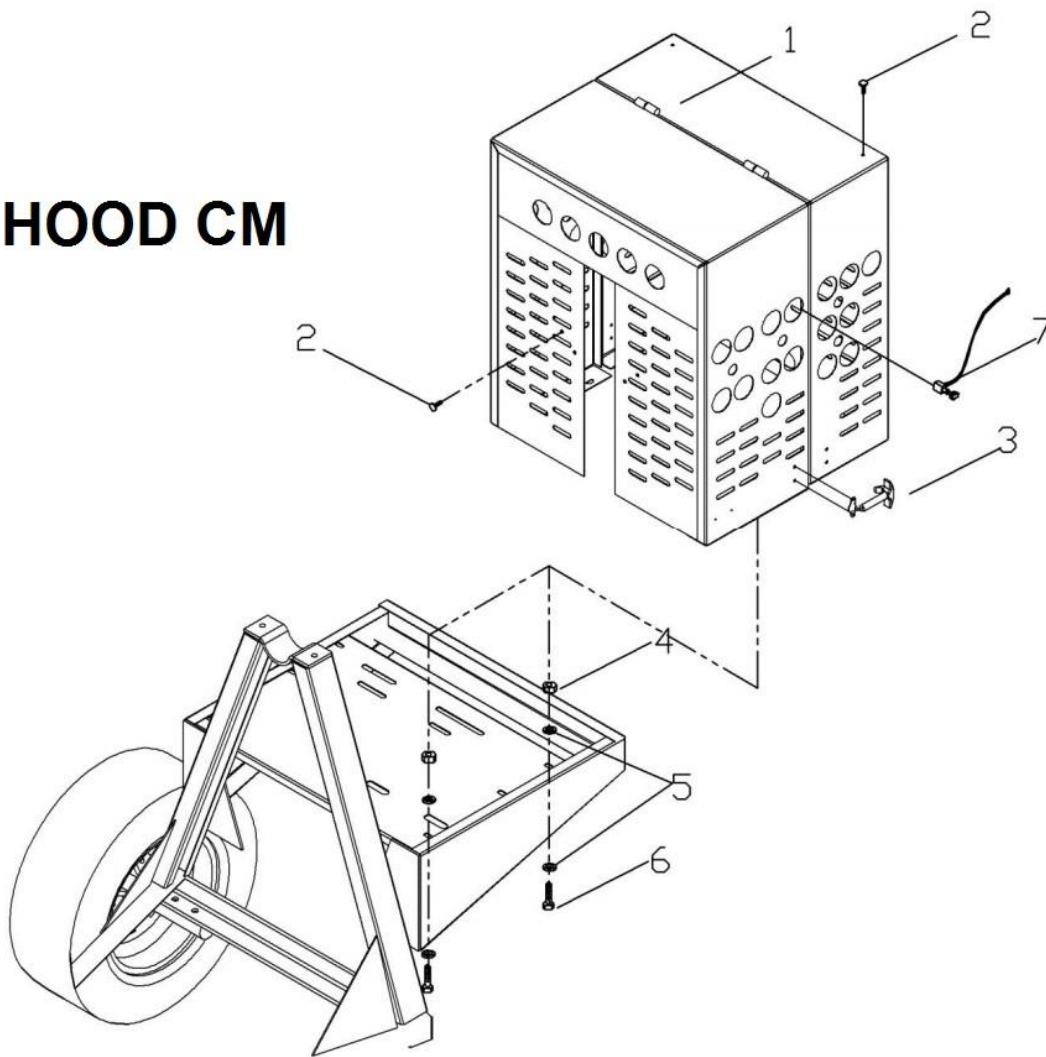

HOOD CM

HOOD ASSEY							
ITEM	SKU #	PART #	DESCRIPTION	C6	C9	C12	LISTPRICE
1	0110CO01GA	C131	HOOD, HINGED ASSY SINCE THE SERIES CM7-CM12 - C131	1	1	1	$250.00
2	0000RF01GA	T158	RUBBER SCREW 1/4" FOR SHROUD - T158 - C159 - 201544	2	2	2	$3.15
3	0000RF02GA	T160	SHROUD HOOK ASSEMBLY - T160 - C161 - 701004 - 201543	2	2	2	$9.00
4	TCCS038GAL	T114	HEX LOCK NUT 3/8" - 227830 - T114 - C142	4	4	4	$1.25
5	RNPX038GAL	T112	PLAIN WASHER 3/8" - T112 - C139 - 174986 - 701032 - C140	8	8	8	$1.06
6	TOCD038112	T176	HEX BOLT 3/8" X 1-1/2" - T176 - C141 - 226230	4	4	4	$1.25
7	1000KI04GA	T193	ENGINE KILL SWITCH ASSEY RED (WITH HARNESS) 701007 - T193	1	1	1	$29.00
7	0200KI01GA	T195-1	ENGINE N.O KILL SWITCH RED (NO HARNESS) - 816769AS - 112500 - T195-1 - 290100	1	1	1	$18.00

Office: (204) 831 8468

Fax: (956) 462 2500

Jaime Ortiz

Parts & Customer Service

parts@btmequipment.com