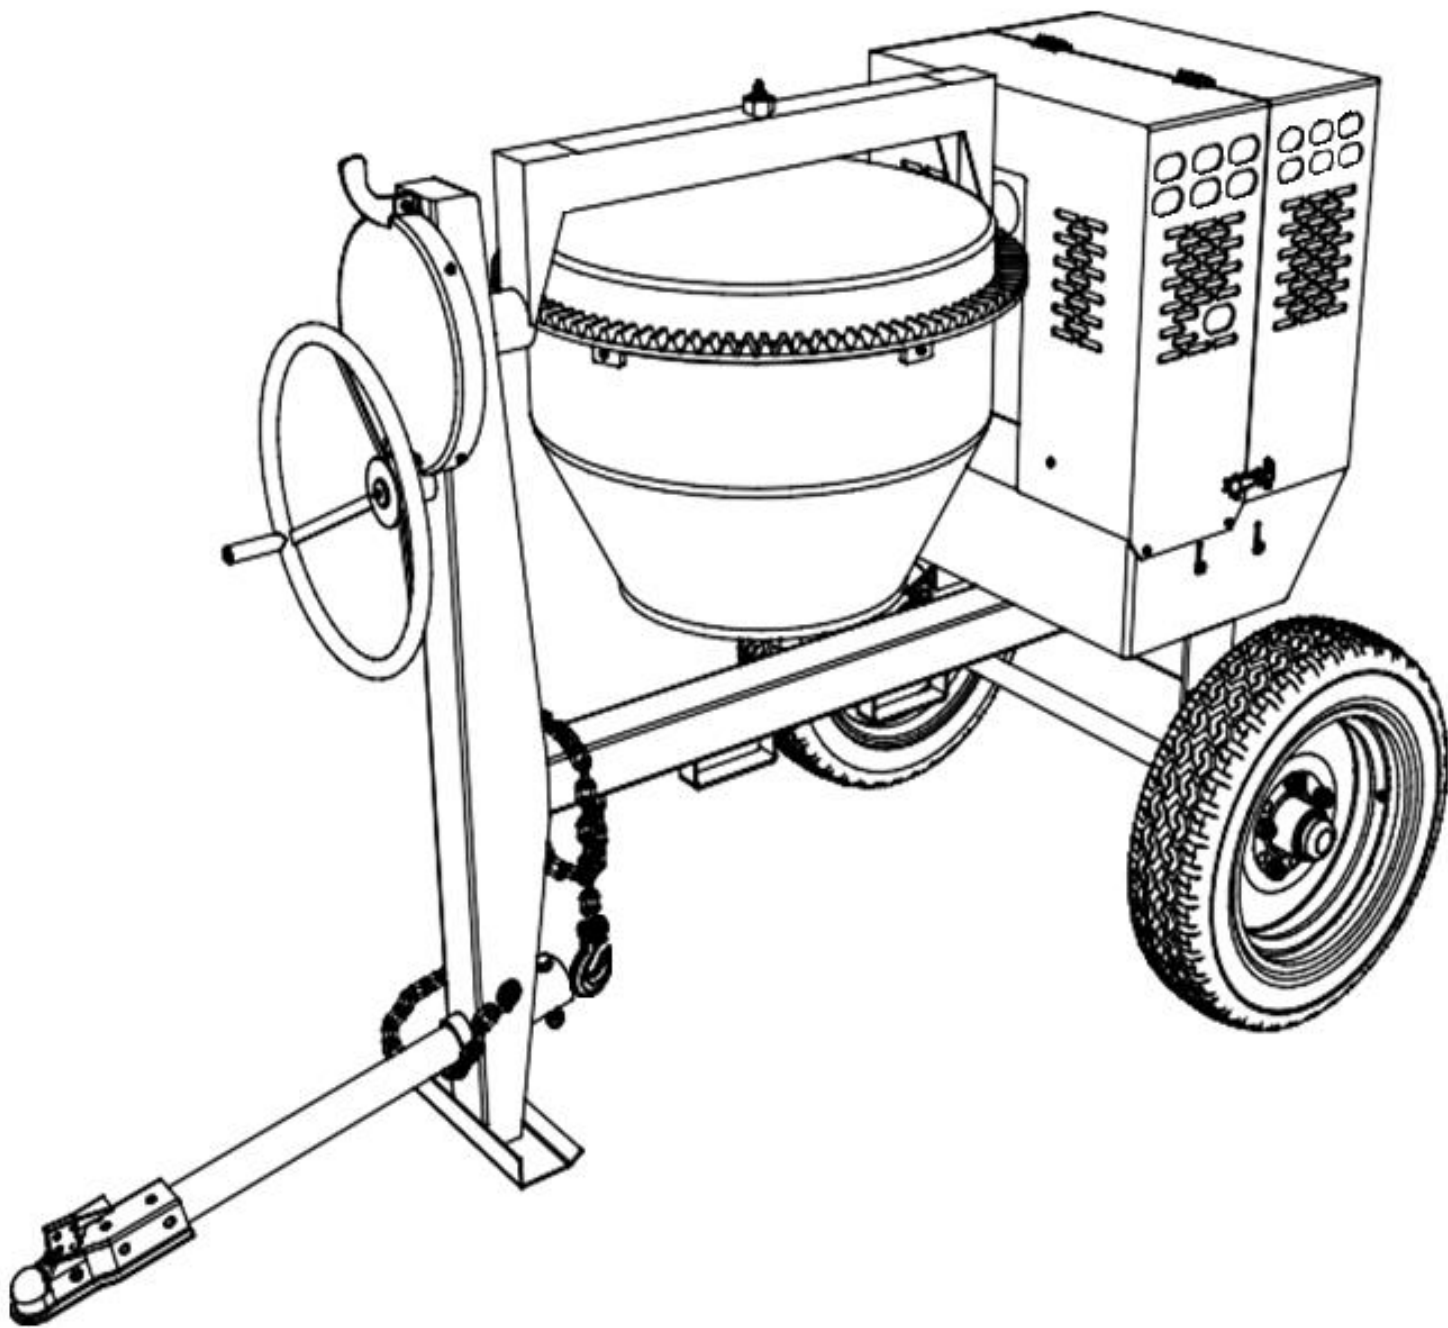

C6C – C9C – C12C (T- FRAME) PARTS BREAKDOWN

FRAME ASSEY							
ITEM	SKU ##	PART #	DESCRIPTION	C6	C9	C12	LISTPRICE
1	0100SC01FR	C103	STEERING WHEEL BRAKE CM - C103	1	1	1	\$50.00
2	TOCD012212	C146	HEX BOLT HD 1/2" X 2-1/2" - T104 - C146 - 226690	5	5	5	\$1.25
3	TCCN012GAL	T190	HEX LOCK NUT 1/2" - T190 - C178	2	2	2	\$1.08
4	0100FG01FR	C104	STEERING WHEEL LOCK PIN BREAK CM - C104	1	1	1	\$5.00
5	TOCD038112	T176	HEX BOLT 3/8" X 1-1/2" - T176 - C141 - 226230	7	7	7	\$1.25
6	RNRX038GAL	T113	LOCK WASHER 3/8" T113 - C144 -176230	4	4	4	\$1.08
7	0101FG012H	C109-1	CONTROL HANDLE BLOCK 5-15/16" E.D. X 1-1/4" W/6205 BRG FOR ALL CM C109-1 - 0103FG01VO-1 (NEW STYLE)	1	1	1	\$36.00
8	0103SC01VO	C111	STEERING WHEEL HANDLE W/ ROTABLE HANDLE ALL CM - C111	1	1	1	\$35.00
9	TCCS038GAL	C142	HEX LOCK NUT 3/8" - 227830 - T114 - C142	3	3	3	\$1.25
10	0113CO01CH	C100-T	T-FRAME ALL CM MODELS 2019 - C110-1	1	1	1	\$1,500.00
11	TCCS012GAL	T106	HEX LOCK NUT 1/2" - T106 - 227854 - C304	12	12	12	\$1.25
12	0130SC02RD	C134	AXLE, ASSY INCLUDES HUBS - 702058 - C134 - C195	1	1	1	\$200.00
13	0200KI03RD	T129-1	WHEEL HUB W/ 1" BRG L44643 & DUST CAP - 702071 - T129 - C135 (NEW STYLE)	2	2	2	\$75.00
14	0000CO02RD	T137-12	WHEEL & TIRE ASSY 4.8 X 12" - T137-12 - C137- 431063	2			\$95.00
14	0000CO01RD	T137	WHEEL & TIRE ASSY 165-80 R13" - T137 - 431081 - C136		2	2	\$115.00
15	0113CO01PT	C105-1	DRUM YOKE PILLOW BLOCK - C105-1 (T-FRAME)	1	1	1	\$30.00
16	0170CO01GF	C157	CONTROL HANDLE SAFETY GEAR GUARD CM - C157	1	1	1	\$35.00
17	0170CO03CH	C167	CM/HM AXLE U-CLAMP C166 - 0900CR02RD - 702059	2	2	2	\$15.00
18*	0000CR01LZ	T121	TOWING HITCH, LOCK PIN - T121 - C169 - 496088 - 702078	1	1	1	\$10.00
18	TOFD058312-A	T121-1	TOWING HITCH, LOCK PIN - T121-1 - 701031	1	1	1	\$10.00