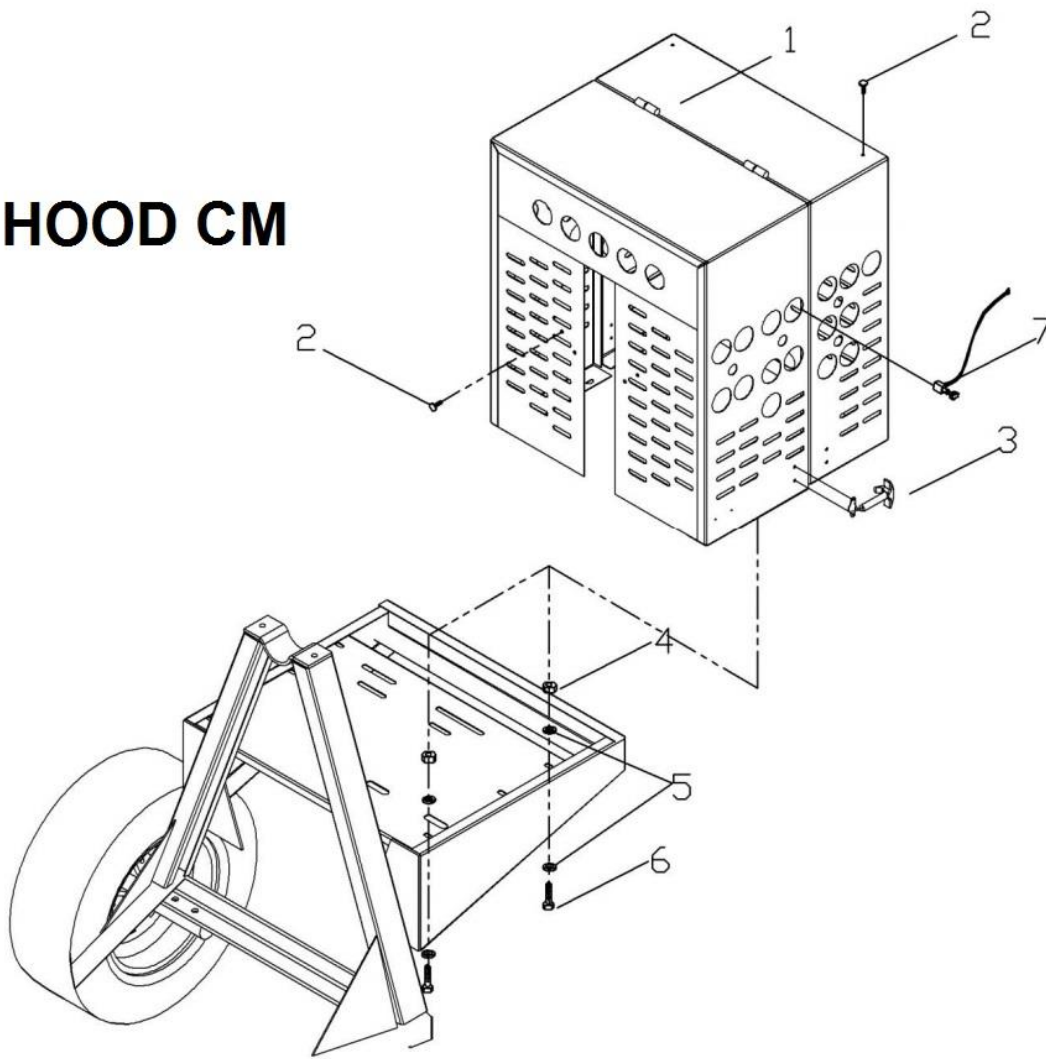

HOOD CM

HOOD ASSEY							
ITEM	SKU #	PART #	DESCRIPTION	C6	C9	C12	LISTPRICE
1	0110CO01GA	C131	HOOD, HINGED ASSY SINCE THE SERIES CM7-CM12 - C131	1	1	1	$250.00
2	0000RF01GA	T158	RUBBER SCREW 1/4" FOR SHROUD - T158 - C159 - 201544	2	2	2	$3.15
3	0000RF02GA	T160	SHROUD HOOK ASSEMBLY - T160 - C161 - 701004 - 201543	2	2	2	$9.00
4	TCCS038GAL	T114	HEX LOCK NUT 3/8" - 227830 - T114 - C142	4	4	4	$1.25
5	RNPX038GAL	T112	PLAIN WASHER 3/8" - T112 - C139 - 174986 - 701032 - C140	8	8	8	$1.06
6	TOCD038112	T176	HEX BOLT 3/8" X 1-1/2" - T176 - C141 - 226230	4	4	4	$1.25
7	1000KI04GA	T193	ENGINE KILL SWITCH ASSEY RED (WITH HARNESS) 701007 - T193	1	1	1	$29.00
7	0200KI01GA	T195-1	ENGINE N.O KILL SWITCH RED (NO HARNESS) - 816769AS - 112500 - T195-1 - 290100	1	1	1	$18.00

Office: (204) 831 8468

Fax: (956) 462 2500

Jaime Ortiz

Parts & Customer Service

parts@btmequipment.com