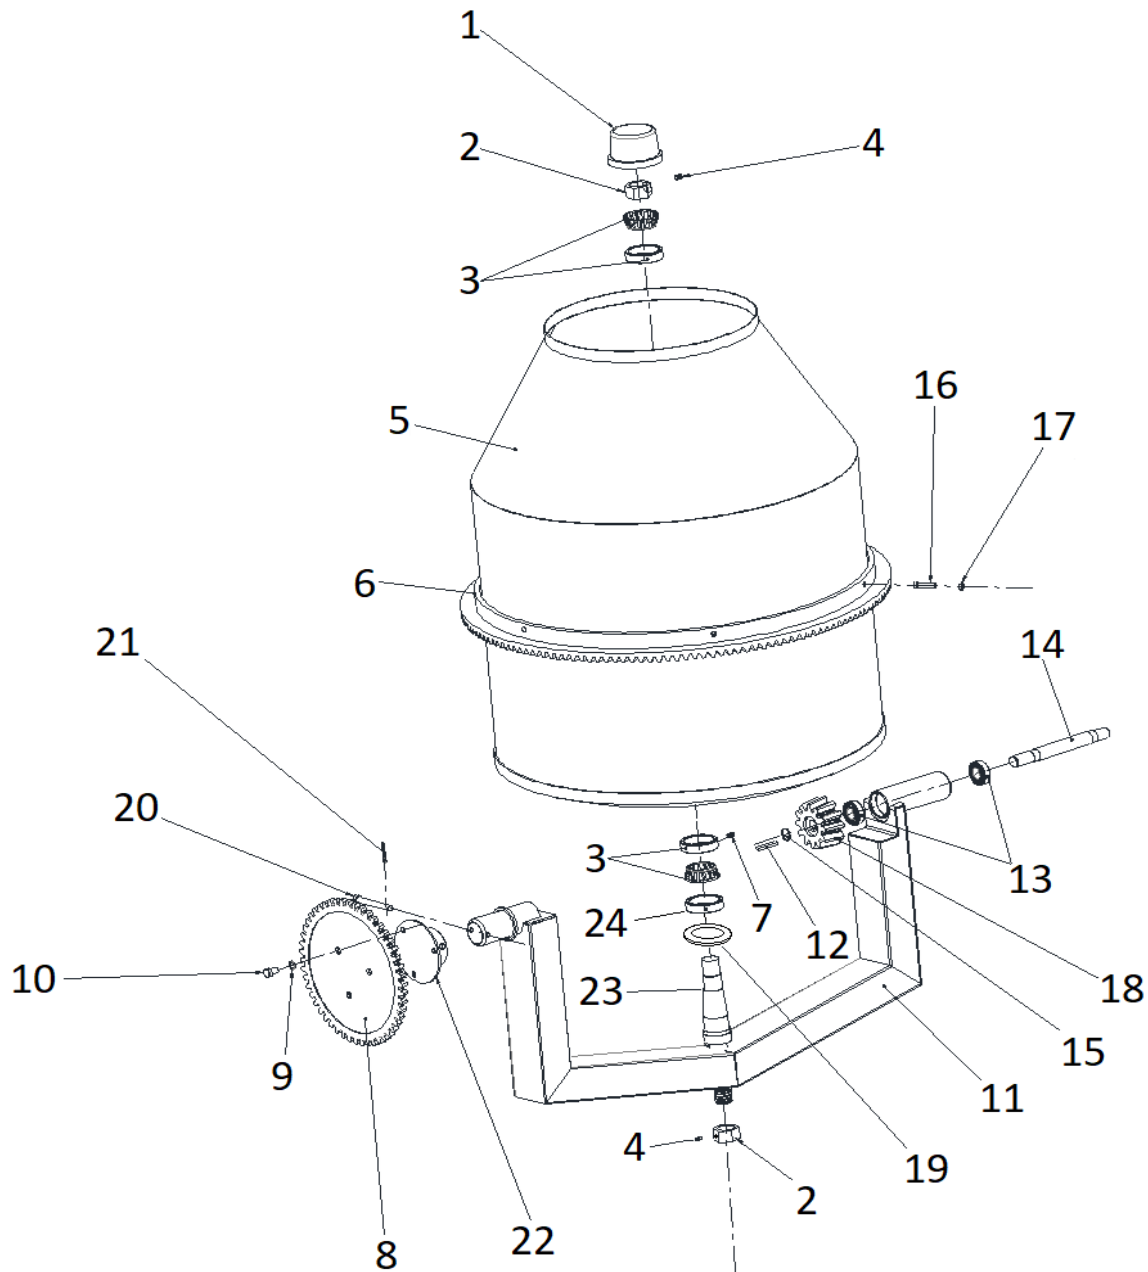

19	0000CO04LZ	T119-V	2" BALL HITCH VERTICAL HOLE - 702070 - T119	1	1	1	$80.00
19	0000CO03LZ	T118-V	PINTLE HITCH VERTICAL HOLE - 702069 - T118 - C193	1	1	1	$80.00
20	0111SR01LZ	T110	3/6" COTTER PIN CP-85H - SR00036EXT - T110 - 134955	1	1	1	$1.08
21*	TOFD034312	T122	TOWING HITCH, HEX HEAD SCREW 3/4" X 3-1/2" - T122 - C148 - 226272 - 701001	1	1	1	$3.00
21	TOFD058312	T122-1	TOWING HITCH, HEX HEAD SCREW 5/8" X 3-1/2" - T122-1 - 701035	1	1	1	$3.00
22	TOCD012112	T595	HEX BOLT HD GR5 1/2" X 1-1/2" - 226650 - C303 - T595	2	2	2	$1.25
23*	RNRX034GAL	T123	TOWING HITCH, SPRING WASHER 3/4" - 174510 - T123	1	1	1	$3.00
23	RNRX058GAL	T123-1	TOWING HITCH, SPRING WASHER 5/8" - T123-1 - 701032	1	1	1	$3.00
24*	TCFN034GAL	T124	TOWING HITCH, HEX NUT, 3/4 NF - 701028 - T124 - C179	1	1	1	$5.00
24	TCFN058GAL	T124-1	TOWING HITCH, HEX NUT, 3/4 NF - 701028 - T124 - C179 (2018)	1	1	1	$5.00
25	RNRX012GAL	T112	SPING WASHER 1/2" - C145 - 176250 - T568 - T112	3	3	3	$1.08
26	TOCD038100	C138	HEX BOLT 3/8 X 1 - C138	4	4	4	$1.08
27	0000RF03CH	C165	SET AXLE LEIFS SPRINGS FOR CM - C165	2	2	2	$250.00
28	CAD3516GAL	T501	5/16 SAFETY CHAIN W/ OVAL SNAPS T501 - 609686 - 701012 - CA03316GAL	1	1	1	$35.00
29	0000GRH200	C155	FTG, GREASE ST 1/8 NPT - 110680 - C15	2	2	2	$2.50
30	SM00156EXT	C151	RETAINING OMEGA RING - 1-15/16" - 701029 - C151	1	1	1	$6.47
31	0000RF10RD	T136-1	DUST CAP FOR WHEEL HUBS 1.98" (NEW STYLE) - 702087 - T136-1 - 464804	2	2	2	$8.00
32	0000BA6205	C154	BALL BEARING, 6205 - C154 - 701016 (JEL205-100W3)	1	1	1	$25.00
33	0113LA01YU	C157-T	CONTROL HANDLE GEAR GUARD REAR CM (BOTH ENDS) T-FRAME	1	1	1	$35.00