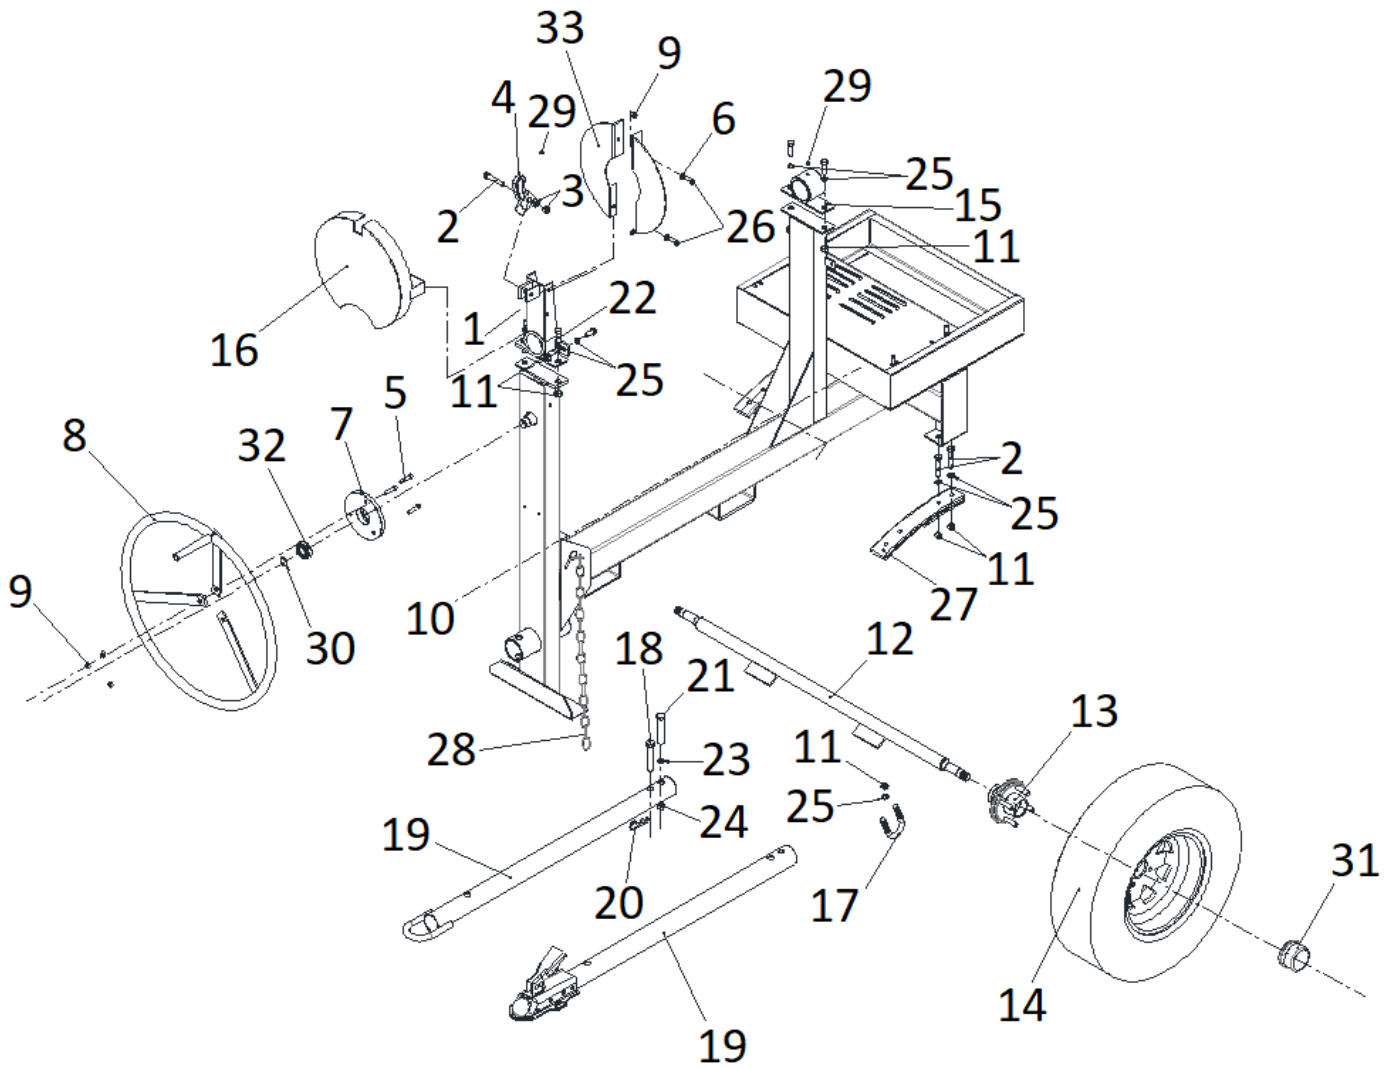

C6C – C9C – C12C (T- FRAME) PARTS BREAKDOWN

FRAME ASSEY							
ITEM	SKU ##	PART #	DESCRIPTION	C6	C9	C12	LISTPRICE
1	0100SC01FR	C103	STEERING WHEEL BRAKE CM - C103	1	1	1	\$50.00
2	TOCD012212	C146	HEX BOLT HD 1/2" X 2-1/2" - T104 - C146 - 226690	5	5	5	\$1.25
3	TCCN012GAL	T190	HEX LOCK NUT 1/2" - T190 - C178	2	2	2	\$1.08
4	0100FG01FR	C104	STEERING WHEEL LOCK PIN BREAK CM - C104	1	1	1	\$5.00
5	TOCD038112	T176	HEX BOLT 3/8" X 1-1/2" - T176 - C141 - 226230	7	7	7	\$1.25
6	RNRX038GAL	T113	LOCK WASHER 3/8" T113 - C144 -176230	4	4	4	\$1.08
7	0101FG012H	C109-1	CONTROL HANDLE BLOCK 5-15/16" E.D. X 1-1/4" W/6205 BRG FOR ALL CM C109-1 - 0103FG01VO-1 (NEW STYLE)	1	1	1	\$36.00
8	0103SC01VO	C111	STEERING WHEEL HANDLE W/ ROTABLE HANDLE ALL CM - C111	1	1	1	\$35.00
9	TCCS038GAL	C142	HEX LOCK NUT 3/8" - 227830 - T114 - C142	3	3	3	\$1.25
10	0113CO01CH	C100-T	T-FRAME ALL CM MODELS 2019 - C110-1	1	1	1	\$1,500.00
11	TCCS012GAL	T106	HEX LOCK NUT 1/2" - T106 - 227854 - C304	12	12	12	\$1.25
12	0130SC02RD	C134	AXLE, ASSY INCLUDES HUBS - 702058 - C134 - C195	1	1	1	\$200.00
13	0200KI03RD	T129-1	WHEEL HUB W/ 1" BRG L44643 & DUST CAP - 702071 - T129 - C135 (NEW STYLE)	2	2	2	\$75.00
14	0000CO02RD	T137-12	WHEEL & TIRE ASSY 4.8 X 12" - T137-12 - C137- 431063	2			\$95.00
14	0000CO01RD	T137	WHEEL & TIRE ASSY 165-80 R13" - T137 - 431081 - C136		2	2	\$115.00
15	0113CO01PT	C105-1	DRUM YOKE PILLOW BLOCK - C105-1 (T-FRAME)	1	1	1	\$30.00
16	0170CO01GF	C157	CONTROL HANDLE SAFETY GEAR GUARD CM - C157	1	1	1	\$35.00
17	0170CO03CH	C167	CM/HM AXLE U-CLAMP C166 - 0900CR02RD - 702059	2	2	2	\$15.00
18*	0000CR01LZ	T121	TOWING HITCH, LOCK PIN - T121 - C169 - 496088 - 702078	1	1	1	\$10.00
18	TOFD058312-A	T121-1	TOWING HITCH, LOCK PIN - T121-1 - 701031	1	1	1	\$10.00