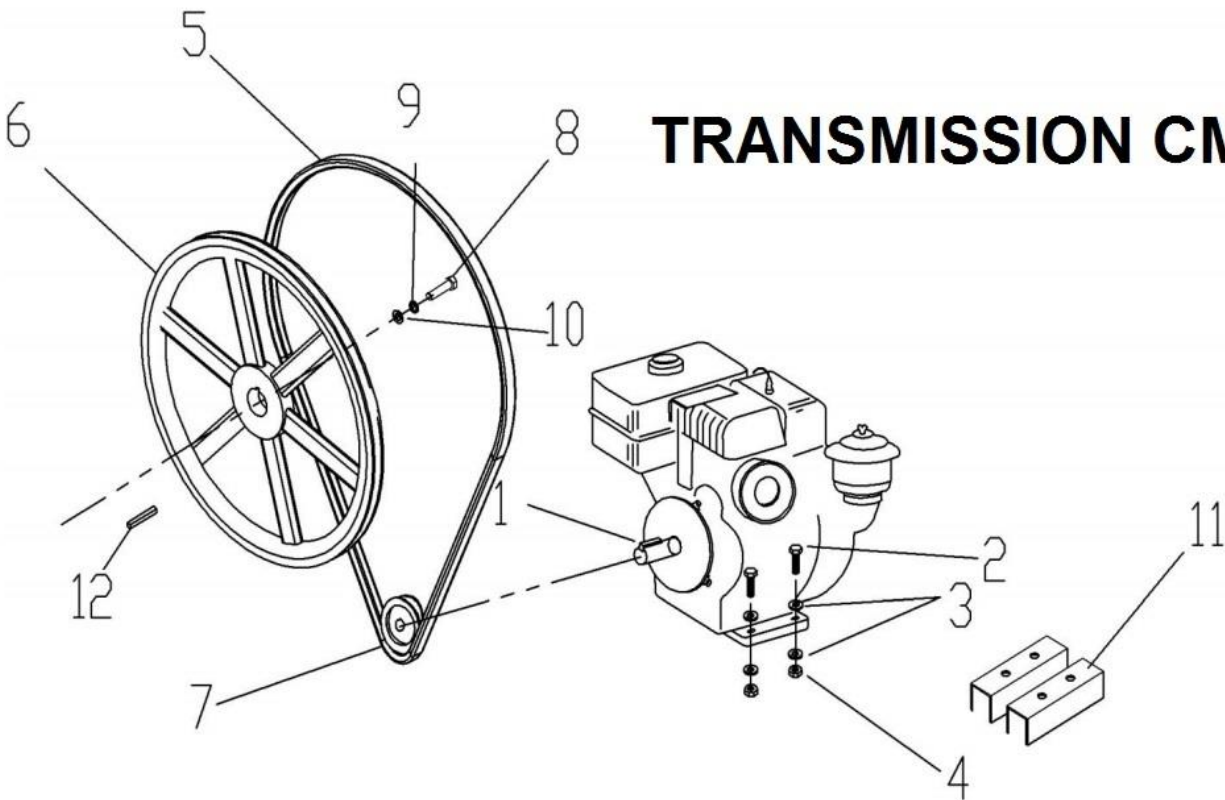

DRUM ASSEY BREAK DOWN							
ITEM	SKU #	PART #	DESCRIPTION	C6	C9	C12	LISTPRICE
1	0100FG01TQ	C118	CM INSIDE DRUM CAP - C118 - 702033	1	1	1	$25.00
2	TCCN138MAQ	C117	HEX NUT, 1-3/8" - C117 - 701013	2	2	2	$5.00
3	0000BA2788	C150	BALL BEARING, TRB CO&SL 4T-LM67048L (W/ CUP BA2788/20) - C150 - 701014 (2010)	2	2	2	$65.00
4	OPCR038012	C116	ALLEN SCREW 3/8 X 1/2 - 702072 - C116	2	2	2	$1.70
5	0171CO01TQ	C119	CM7/C6 DRUM (WITH WELDED PADDLES) - C119 - 702037 *FIT V&T	1			$750.00
5	0113TQ01EF	C119-T	CM7 DRUM ASSEY (YOKE, SHAFTS, BEARING & RING GEAR) - C119-1 T-FRAME	1			$1,100.00
5	0172CO01TQ	C120	CM9/C9 DRUM (WITH WELDED PADDLES) - C120 - 431479 *FIT V&T		1		$800.00
5	0113TQ02EF	C120-T	CM9 DRUM ASSEY (YOKE, SHAFTS, BEARING & RING GEAR) - C120-1 T-FRAME		1		$1,200.00
5	0173CO01TQ	C121	CM12/C12 DRUM (WITH WELDED PADDLES) - C121 - 702039 *FIT V&T			1	$900.00
5	0113TQ03EF	C121-T	CM12 DRUM ASSEY (YOKE, SHAFTS, BEARING & RING GEAR) - C121-1 T-FRAME			1	$1,350.00
6	0100FG02TQ	C122	RING GEAR (115 TH 32-7/8" DIA) ALL CM - C122 - 702040	1	1	1	$400.00
7	0000GRH200	C155	FTG, GREASE ST 1/8 NPT - 110680 - C155	1	1	1	$2.50
8	0100FN01YU	C107-1	STEERING WHEEL GEAR (DUCTILE CASTING) FOR CMT - C107-1	1	1	1	$50.00
9	RNRX012GAL	T112	SPING WASHER 1/2" - C145 - 176250 - T568 - T112	3	3	3	$1.08
10	TOCD012034	C149	HEX BOLT GR5 1/2 X 3/4 - C149	3	3	3	$1.08
11	0113CO02YU	C112-T	DRUM YOKE CM7 & CM9 - C112 (T- FRAME)	1	1		$500.00
11	0113CO03YU	C113-T	DRUM YOKE CM12 - C113 (T-FRAME)			1	$500.00
12	0170CC01MO	T483	KEY 1/4 X 1-1/4 - 701027 - C152 - T483 - 0000CU01TR	1	1	1	$1.25
13	0000BA6205	C154	BALL BEARING, 6205 - C154 - 701016 (JEL205-100W3)	2	2	2	$25.00
14	0100CR02YU	C124	TRANS. SHAFT CM SHAFT 1 1/16 X 9 3/4" - C124 - 411894	1	1	1	$118.72
15	SM00156EXT	C151	RETAINING OMEGA RING - 1-15/16" - 701029 - C151	2	2	1	$6.47
16	TOCD038112	C141	HEX BOLT 3/8" X 1-1/2" - T176 - C141 - 226230	9	9	9	$1.25
17	TCCS038GAL	C142	HEX LOCK NUT 3/8" - 227830 - T114 - C142	19	19	19	$1.25
18	0100FG02YU	C123	PINION 12 TOOTH (FOR NEW CM) - 702068 - C123	1	1	1	$60.00
19	0100LA03TQ	C114	3" DIAM DRUM END DRIVE SHAFT PLATE CM - 702046 - C114	1	1	1	$10.00
20	TOCD012400	N/A	HEX HEAD CAP SCREW 1/2 X 4"	1	1	1	$1.23
21	SC018112NOR	N/A	COTTER PIN 1/8 X 1-1/2"	1	1	1	$1.08
22	0113CO01YU	N/A	YOKE HANDLE BLOCK/FLANGE (T-FRAME)	1	1	1	$30.00
23	0113CR01YU	N/A	DRUM SHAFT (T-FRAME)	1	1	1	$45.00
24	0100RF01TQ	C532	CM DRUM BOTTOM SHAFT SEAL TC38X80X8 - C532 (NEW STYLE)	1	1	1	$8.00