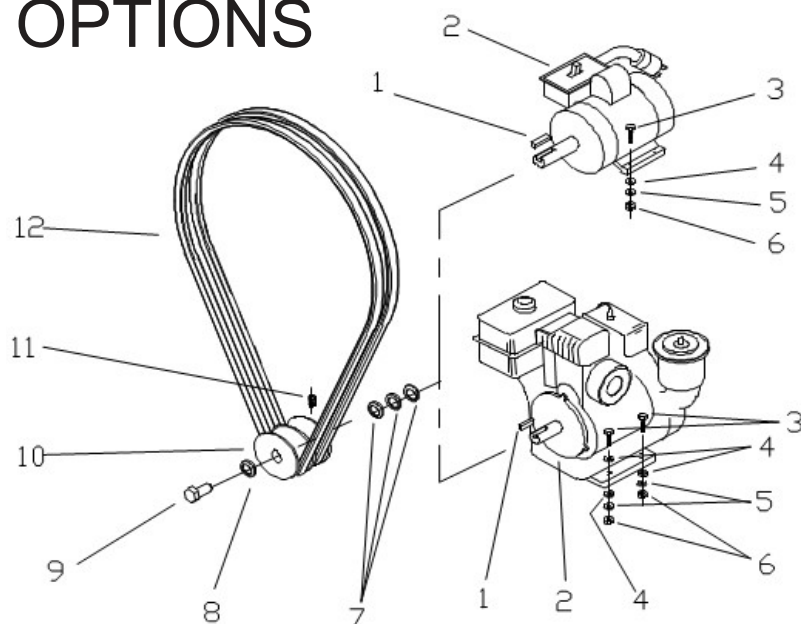

DRIVE KIT OPTIONS

Ref	Part	Description	5 HP	9 HP	Electric
1	432340	Key, 1/4 x 1-5/8		1	N/R
	432050	Key, 3/16 x 1-5/8	1		
2	202003	Engine, 9 Hp Honda		1	
	201920	Engine, 8 Hp B&S		1	
	202004	Engine, 5.5 Hp Honda	1		
	201912	Engine, 5 Hp B&S	1		
	464959	Electric Motor, 1 Hp & Switch Assy			1
	464958	Electric Motor, 1.5 Hp & Switch			1
	464957	Electric Motor, 2 Hp & Switch Assy			1
3	225980	Bolt, HexHd, 5/16 x 1			4
	119810	Bolt, HexHd, 5/16 x 1-3/4	4		
	226240	Bolt, HexHd, 3/8 x 1-3/4		4	
4	174986	Washer, 3/8		6	
	174990	Washer, 5/16	6		4
5	178220	Washer, Spring, 5/16	4		4
	176230	Washer, Spring, 3/8		4	
6	227820	Nut, Hex, 5/16	4		4
	227830	Nut, Hex, 3/8		4	
7	228007	Washer, 1		3	
8	174470	Washer, 1/2		1	
9	226495	Bolt, HexHd, 7/16 x 1, GB PL		1	
10	412482	Pulley, 2BK 30 x 5/8			0.5-1.5
	412483	Pulley, 2BK 30 x 7/8			1-2 Hp
	459995	Pulley, Clutch, 2 x 4.125 x 1, DBL		1	
	496054	Pulley, 2BK 25 x 3/4	1		
	POFG414058	* Pulley, 4-1/4 x 5/8			1
	POFG212034	* Pulley, 2-1/2 x 3/4	1		
	POFG212100	* Pulley, 2-1/2 x 1		1	
11	148300	Set Screw, 5/16 x 3/8	1	1	1
12	239657	V - Belt, 5L - 730	1	2	2