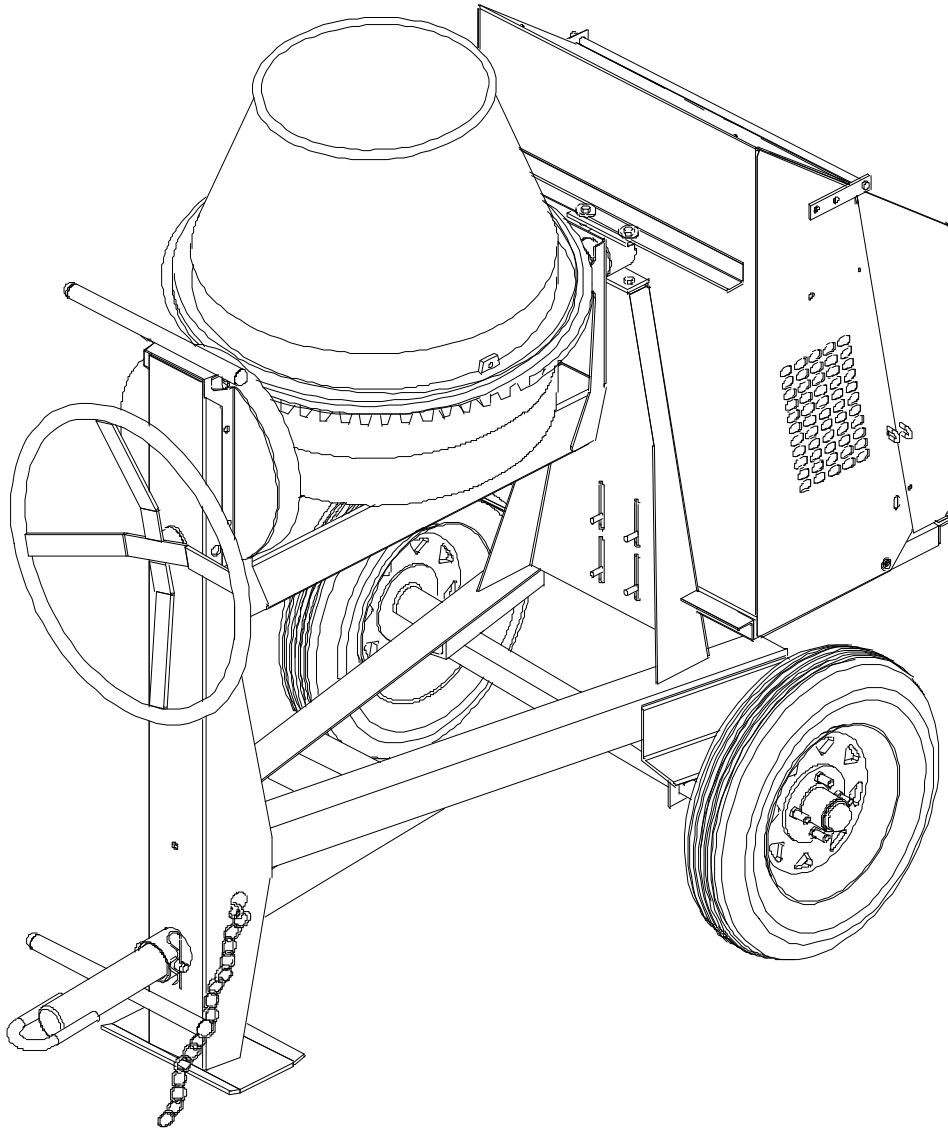

# REPAIR PARTS MANUAL CONCRETE MIXERS C6-C9-C12

Ref	Part	Description	Qty
31	239657	V - Belt, 5L-730	2
32	496720	Assy, Base Plate	1
33	431081	Wheel & Tire Assy, 5.5 x 13	2
34	0900CO01RD	Hub End - Optional C6	2
35	431092	Axle, Rubber Torsion - 4 Bolt	1
36	0905CO01CH	WA, Frame	1
37	TOCDR012134	Bolt, HexHd, 1/2 x 1-3/4	1
38	CA03056GAL	Safety Chain 5/16	1
39	431469	Draw Bar, Pintle Hitch	std
40	431470	Draw Bar, 2" Ball Hitch	opt
41	0900CR01RD	Pin, Lock	1
42	134955	Clip, Hitch Pin	1
43	110690	Grease Ftg St 1/8Npt x 1-3/4	1
44	135216	Spring Pin, Slotted, 5/16 x 2	1
45	496779	WA, Handwheel	1
46	412551	Tilting Shaft	1
47	496778	Guard, Tilt Gear	1
48	136000	Gripper Clip, 5/16	2
49	62830	Screw, 8-18 x 3/4"	2
50	412420	Pinion, Tilting	1
51	0000BA2788/20	Bearing, Cup, 2788/20	2
52	0000BA2788	Bearing, Cone, 2788	2
53	227900	Nut, Hex, 3/4, Slotted	1
54	OPCR038MAQ	Cotter Pin, 3/8 X 1/2	1
55	0900FG02TQ	Dust Cap	1
56	TCCS034GAL	Nut, 3/4 Nylon Lock	1
57	RNRX034GAL	Washer, Spring, 3/4	1
58	TOCDR034312	Bolt, HexHd, 3/4 x 3-1/2	1
59	TCCS012GAL	Lock nut, 1/2 - Optional C6	4
60	0900CR02RD	Clamp, U - Optional C6	2
61	0900CO02RD	Axle Assy- Optional C6	1