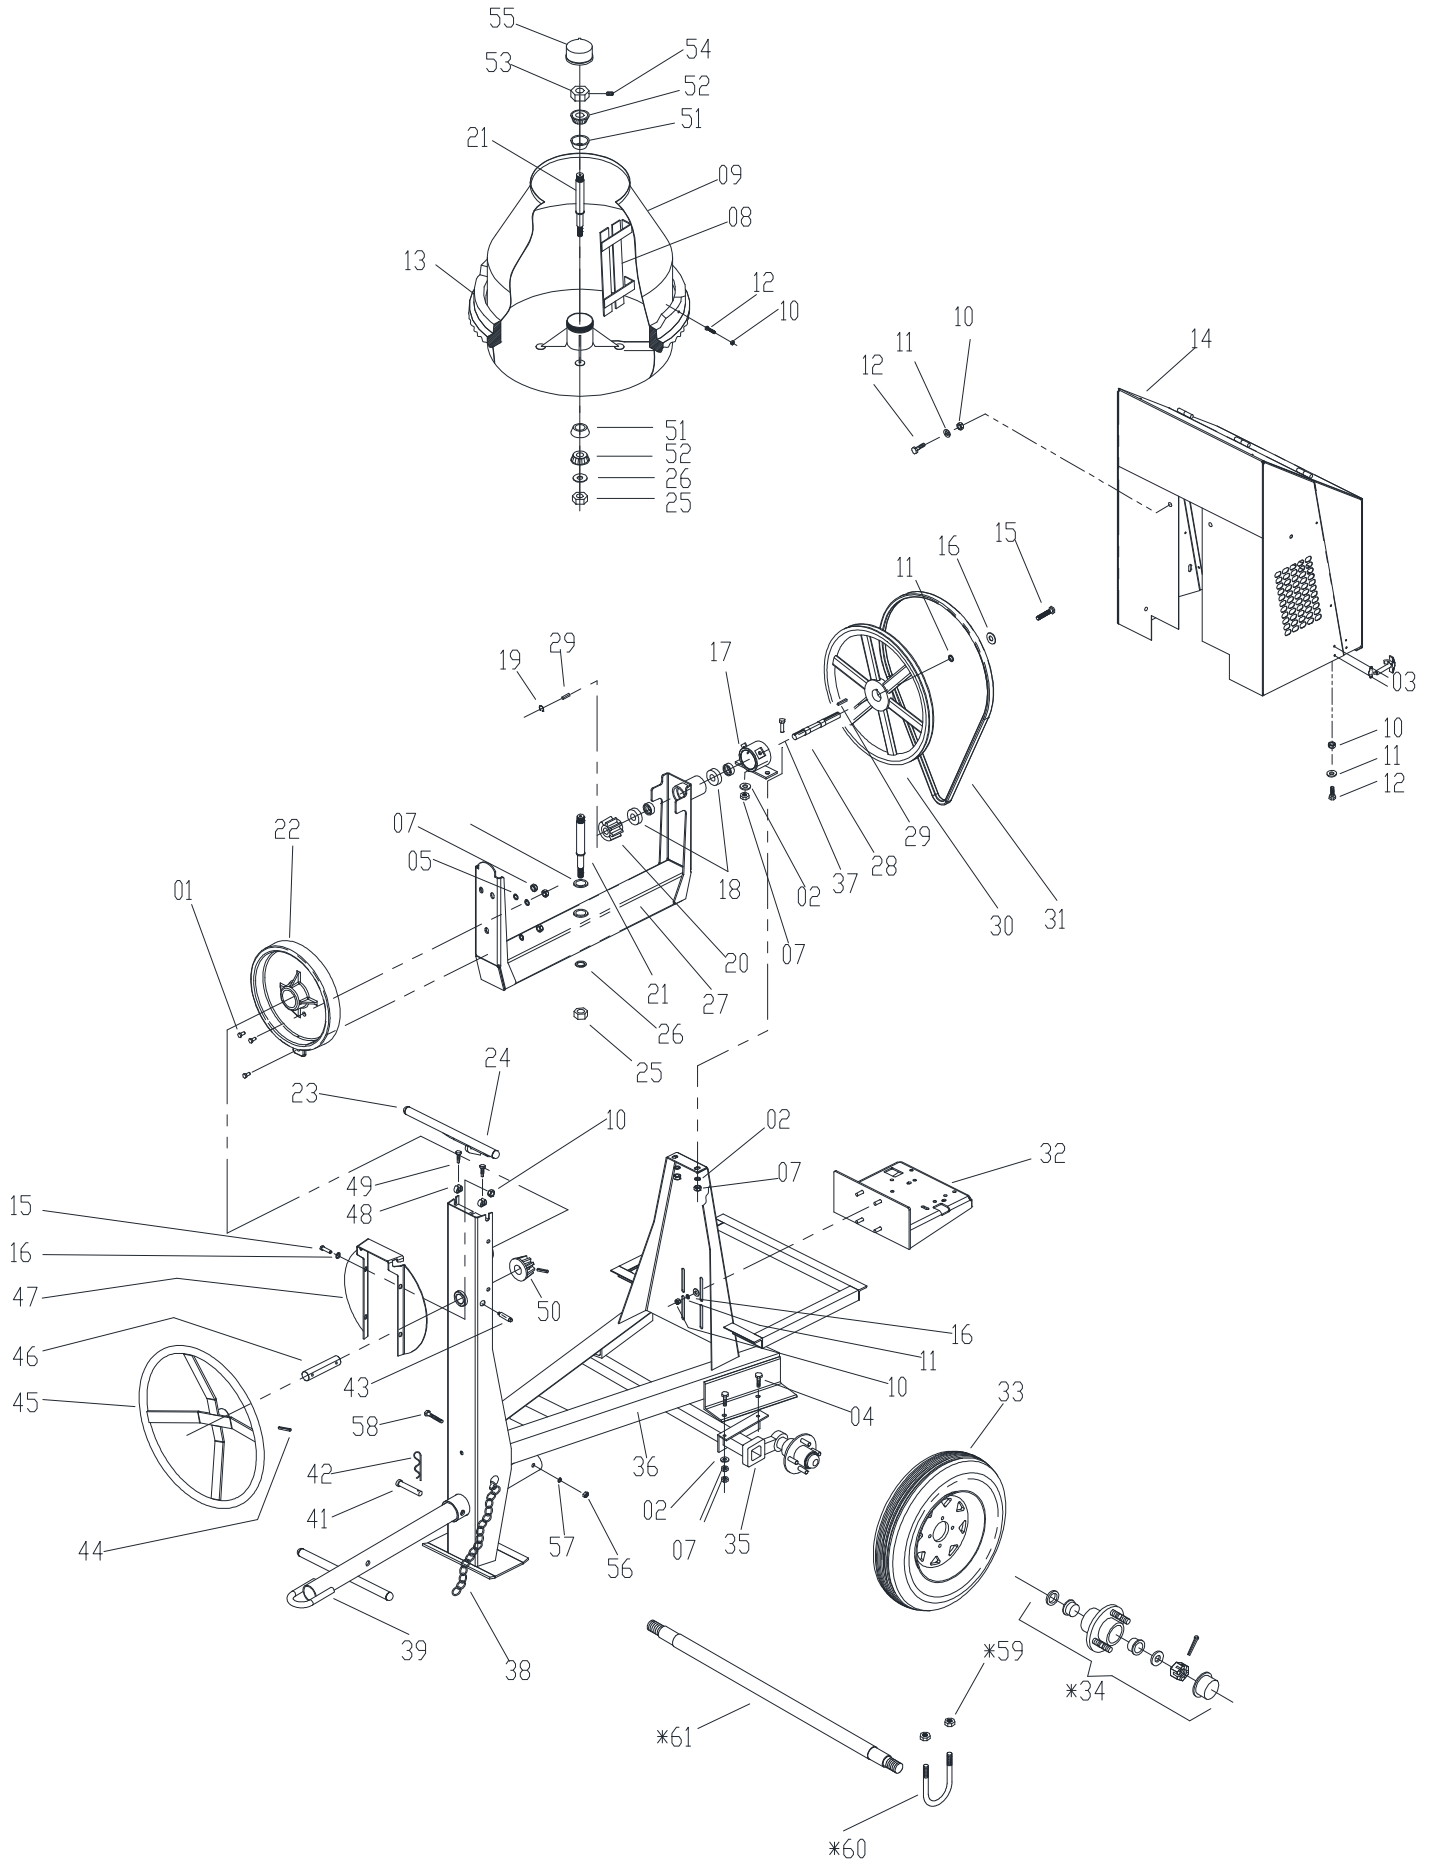

CONCRETE MIXERS C6-C9-C12

C6-C9-C12 CONCRETE MIXERS

Ref	Part	Description	Qty
1	226640	Bolt, HexHd, 1/2 x 1-1/4	13
2	174470	Washer, 1/2	12
3	0000RF01GA	Gancho cofre	2
4	226650	Bolt, HexHd, 1/2 x 1-1/2	8
5	176250	Washer Spring 1/2	21
6	-	-	-
7	TCCS012GAL	Nut, 1/2 Nylon lock	21
8	0100SC01AS	Paddle	3
9	0902CO01TQ	WA, Drum C6	1
	0904CO01TQ	WA, Drum C9	1
	0905CO01TQ	WA, Drum C12	1
10	227814	Nut, 3/8 Nylon Lock	30
11	176230	Washer, Spring, 3/8	34
12	226230	Bolt, HexHd, 3/8 x 1-1/2	24
13	0900FG01TQ	Gear Ring Section	1
14	0900CO01GA	Assy, Hood	1
15	226210	Bolt, HexHd, 3/8 x 1	6
16	174986	Washer, 3/8	2
17	0900CO01CH	WA, Swivel Bracket	1
18	0000BA6205	Brg, Ball 6205	2
19	SM00156EXT	Retaining ring 15/16	1
20	0900FG02YU	Pinion (14 Th)	1
21	0900CR01TQ	Shaft, Bowl	1
22	496760	Gear, Tilting	1
23	247032	Dome Plug	2
24	496775	Lever Assy	1
25	227920	Nut, Hex, 1" UNF	1
26	176290	Washer, Spring 1"	1
27	465700	WA, Yoke C6	1
	465700	WA, Yoke C9	1
	465717	WA, Yoke C12	1
28	0900CR01YU	Drive Shaft	1
29	0905CC01YU	Key, 1/4 x 2	2
30	0900FG01YU	Pulley, 2BK 190H	1

Ref	Part	Description	Qty
31	239657	V - Belt, 5L-730	2
32	496720	Assy, Base Plate	1
33	431081	Wheel & Tire Assy, 5.5 x 13	2
34	0900CO01RD	Hub End - Optional C6	2
35	431092	Axle, Rubber Torsion - 4 Bolt	1
36	0905CO01CH	WA, Frame	1
37	TOCDR012134	Bolt, HexHd, 1/2 x 1-3/4	1
38	CA03056GAL	Safety Chain 5/16	1
39	431469	Draw Bar, Pintle Hitch	std
40	431470	Draw Bar, 2" Ball Hitch	opt
41	0900CR01RD	Pin, Lock	1
42	134955	Clip, Hitch Pin	1
43	110690	Grease Ftg St 1/8Npt x 1-3/4	1
44	135216	Spring Pin, Slotted, 5/16 x 2	1
45	496779	WA, Handwheel	1
46	412551	Tilting Shaft	1
47	496778	Guard, Tilt Gear	1
48	136000	Gripper Clip, 5/16	2
49	62830	Screw, 8-18 x 3/4"	2
50	412420	Pinion, Tilting	1
51	0000BA2788/20	Bearing, Cup, 2788/20	2
52	0000BA2788	Bearing, Cone, 2788	2
53	227900	Nut, Hex, 3/4, Slotted	1
54	OPCR038MAQ	Cotter Pin, 3/8 X 1/2	1
55	0900FG02TQ	Dust Cap	1
56	TCCS034GAL	Nut, 3/4 Nylon Lock	1
57	RNRX034GAL	Washer, Spring, 3/4	1
58	TOCDR034312	Bolt, HexHd, 3/4 x 3-1/2	1
59	TCCS012GAL	Lock nut, 1/2 - Optional C6	4
60	0900CR02RD	Clamp, U - Optional C6	2
61	0900CO02RD	Axle Assy- Optional C6	1