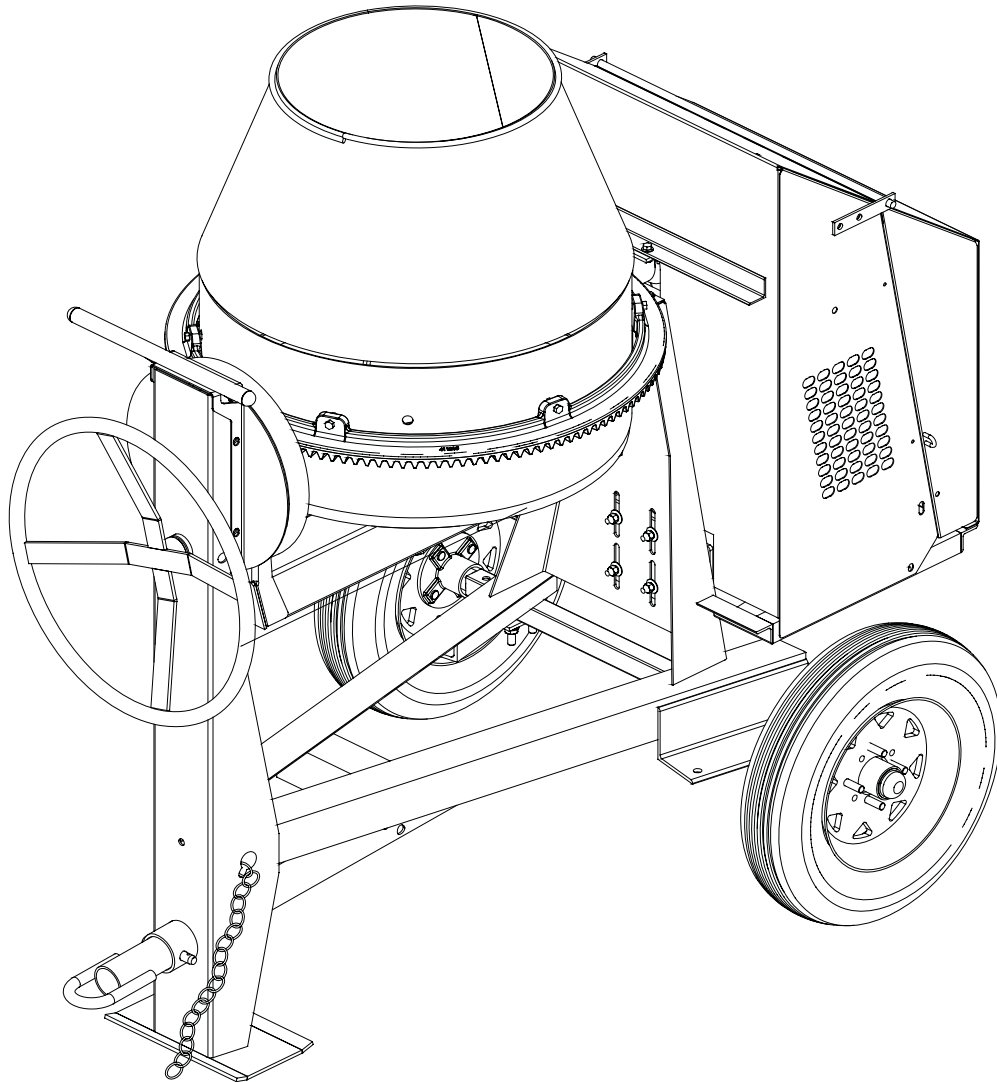

REPAIR PARTS MANUAL

SERIES	C6-C
BULLETIN No	200130R9
SUPERSEDES	200130R8
DATE	July 2007

C6-C CONCRETE MIXERS

CROWN
CONSTRUCTION EQUIPMENT

Printed
in
CANADA

C6-C CONCRETE MIXERS

C6-C CONCRETE MIXERS

Ref	Part	Description	Qty	Ref	Part	Description	Qty
1	226650	Bolt, HexHd, 1/2 x 1-1/2	8	37	201731	Hub End	2
2	176250	Washer, Spring 1/2	11	38	431083	Axle Assy, 4 Bolt - Standard	1
3	227854	Nut, Hex 1/2	19	38	431094	Torsion Axle Assy - Optional	1
4	411815	Gear Ring	1	39	174470	Washer, 1/2	4
5	226230	Bolt, HexHd, 3/8 x 1-1/2	6	40	496817	Axle Clamp	2
6	248275	Washer, Fender 7/16	10	41	496833	Frame Weldment	1
7	176230	Washer, Spring 3/8	28	42	227814	Nut, Hex Lock, 3/8	1
8	227830	Nut, Hex, 3/8	28	43	226272	Bolt, HexHd, 3/8 x 3	1
9	412640	Bracket, Paddle, Bottom	2	44	609686	Safety Chain	1
10	412630	Bracket, Paddle, Top	2	45	496617	Draw Bar, Pintle Hitch	1
11	174986	Washer, 3/8	6	45	496618	Draw Bar, 2" Ball Hitch	opt
12	226210	Bolt, HexHd, 3/8 x 1	18	46	496088	Lock Pin	1
13	411963	Drum Weldment	1	47	134955	Clip, Hitch Pin	1
14	496805	Paddle, Outside	4	48	110690	Grease Fitting, 1/8NPT x 1-3/4	1
15	-	item not used	-	49	135216	Pin, Spring Slotted 5/16 x 2	1
16	496840	Drum Hub, Assembly	1	50	496779	Handwheel	1
17	496700	Hood Assy	1	51	412551	Shaft, Tilting	1
18	225960	Bolt, HexHd, 5/16 x 3/4	2	52	496778	Guard, Tilt Gear	1
19	174990	Washer, 5/16	4	53	136000	Gripper Clip, 5/16"	2
20	176822	Pulley Bushing, Q.D. 7/8"	1	54	162830	Screw, 8-18 x 3/4"	2
21	239657	V - Belt 5L-730	1	55	247032	Dome Plug	2
22	459970	Pulley, BK190H	1	56	496760	Gear, Tilting	1
23	431000	Key, 3/16 x 2-1/2	1	57	411895	Shaft, Bowl (c/w #16 ~ 496840)	1
24	411891	Drive Shaft	1	58	411835	Pinion	1
25	226640	Bolt, HexHd, 1/2 x 1-1/4	5	59	135495	Roll Pin, 1/4 x 2-1/4	1
26	465700	Yoke	1	60	110280	Bearing, E/L 176205-014	2
27	176290	Washer, Spring 1 Nom	1	61	496767	Swivel Bracket	1
28	227920	Nut, 1-14 UNF	1	62	609708	Decal Package	1
29	496775	Lever	1	63	112400	Bearing, Cup, TRB, Large	1
30	412420	Pinion, Tilting	1	64	112200	Bearing, Cone, TRB, c/w Seal	1
31	135215	Pin, Spring Slotted 5/16 x 1-3/4	1	65	112150	Bearing, Cone, TRB, Small	1
32	496720	Power Base	1	66	112350	Bearing, Cup, TRB, Small	1
33	227821	Nut, 5/16 Nylon Lock	2	67	248277	Washer	1
34	120910	Bolt, HexHd, 1/2 x 3-1/2	4	68	227900	Nut, Hex, 3/4, Slotted	1
35	431066	Wheel & Tire Assy	2	69	135810	Cotter Pin, 1/8 x 1-1/2	1
36	201696	Lug Nut, 1/2-20 UNF	8	70	201750	Dust Cap	1
				71	228009	Washer, 1/2 x 2" OD Fender	4