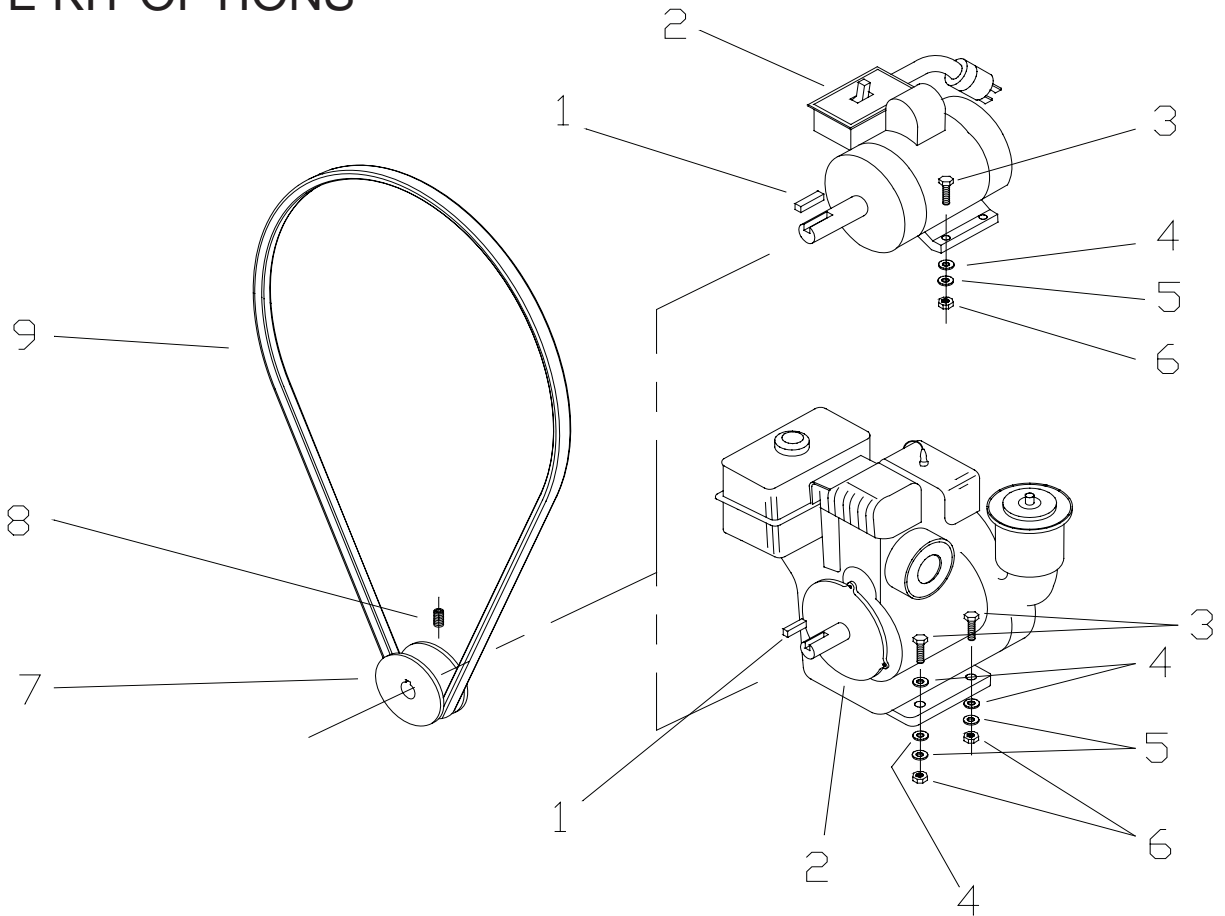

DRIVE KIT OPTIONS

Ref	Part	Description	5 Hp	9 Hp	Electric
1	432340	Key, 1/4 x 1-5/8		1	N/R
	432050	Key, 3/16 x 1-5/8	1		
2	202003	Engine, 9 Hp Honda		1	
	201920	Engine, 8 Hp B&S		1	
	202004	Engine, 5.5 Hp Honda	1		
	201912	Engine, 5 Hp B&S	1		
	464959	Electric Motor, 1 Hp & Switch Assy			1
	464958	Electric Motor, 1.5 Hp & Switch Assy			1
	464957	Electric Motor, 2 Hp & Switch Assy			1
3	225980	Bolt, HexHd, 5/16 x 1			4
	119810	Bolt, HexHd, 5/16 x 1-3/4	4		
	226240	Bolt, HexHd, 3/8 x 1-3/4		4	
4	174986	Washer, 3/8		6	
	174990	Washer, 5/16	6		4
5	176220	Washer, Spring, 5/16	4		4
	176230	Washer, Spring, 3/8		4	
6	227820	Nut, Hex, 5/16	4		4
	227830	Nut, Hex, 3/8		4	
7	411871	Pulley, BK 24 x 3/4	1		
	239190	Pulley, BK 28 x 5/8		1	1.5 Hp
	239365	Pulley, BK 30 x 7/8			1 & 2 Hp
8	148300	Set Screw, 5/16 x 3/8	1	1	1
9	239657	V - Belt, 5L - 730	1	1	1