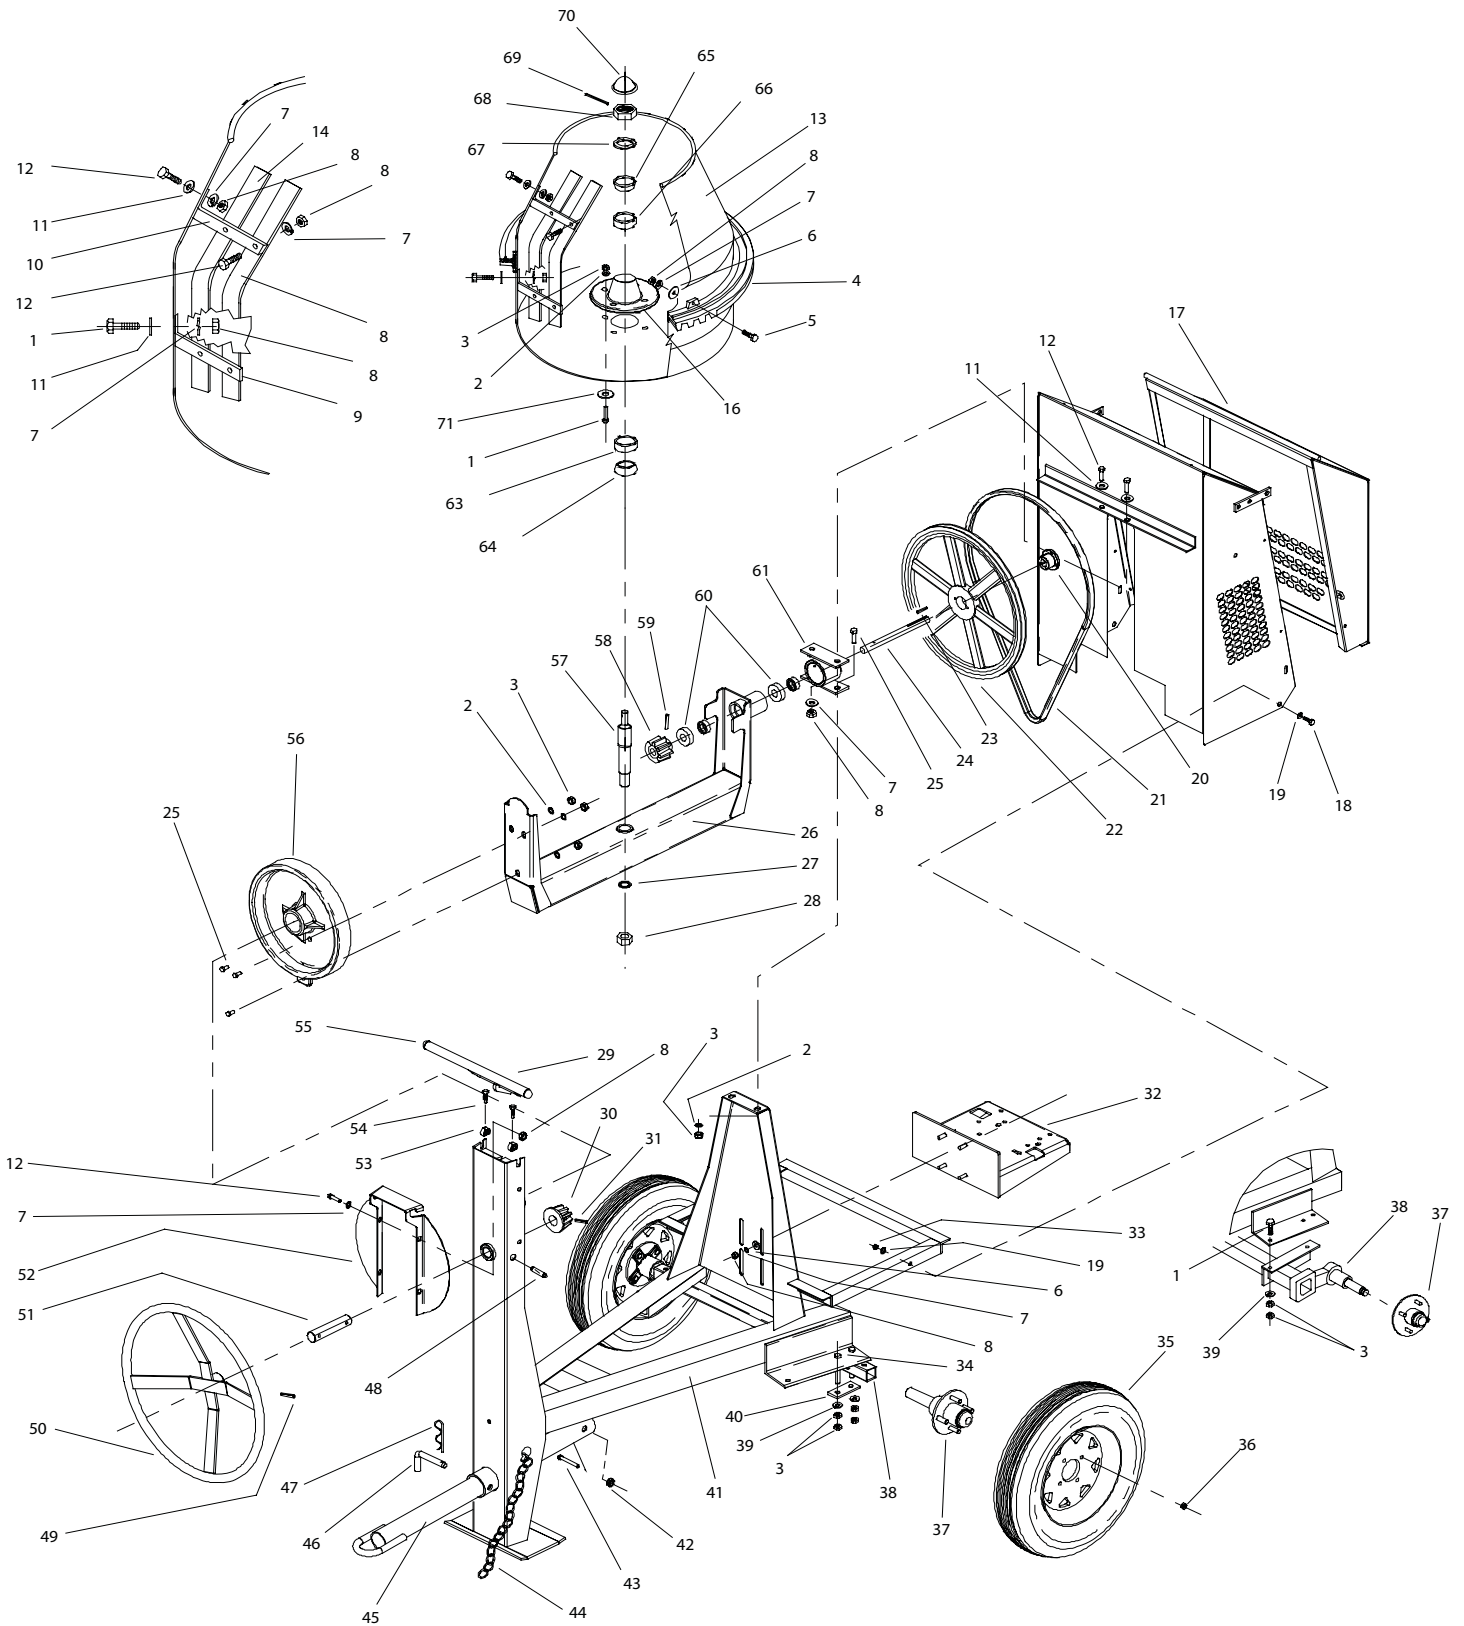

REPAIR PARTS MANUAL

SERIES	C6-C
BULLETIN No	200130R9
SUPERSEDES	200130R8
DATE	July 2007

C6-C CONCRETE MIXERS

CROWN
CONSTRUCTION EQUIPMENT

Printed
in
CANADA

C6-C CONCRETE MIXERS

C6-C CONCRETE MIXERS

Ref	Part	Description	Qty	Ref	Part	Description	Qty
1	226650	Bolt, HexHd, 1/2 x 1-1/2	8	37	201731	Hub End	2
2	176250	Washer, Spring 1/2	11	38	431083	Axle Assy, 4 Bolt - Standard	1
3	227854	Nut, Hex 1/2	19	38	431094	Torsion Axle Assy - Optional	1
4	411815	Gear Ring	1	39	174470	Washer, 1/2	4
5	226230	Bolt, HexHd, 3/8 x 1-1/2	6	40	496817	Axle Clamp	2
6	248275	Washer, Fender 7/16	10	41	496833	Frame Weldment	1
7	176230	Washer, Spring 3/8	28	42	227814	Nut, Hex Lock, 3/8	1
8	227830	Nut, Hex, 3/8	28	43	226272	Bolt, HexHd, 3/8 x 3	1
9	412640	Bracket, Paddle, Bottom	2	44	609686	Safety Chain	1
10	412630	Bracket, Paddle, Top	2	45	496617	Draw Bar, Pintle Hitch	1
11	174986	Washer, 3/8	6	45	496618	Draw Bar, 2" Ball Hitch	opt
12	226210	Bolt, HexHd, 3/8 x 1	18	46	496088	Lock Pin	1
13	411963	Drum Weldment	1	47	134955	Clip, Hitch Pin	1
14	496805	Paddle, Outside	4	48	110690	Grease Fitting, 1/8NPT x 1-3/4	1
15	-	item not used	-	49	135216	Pin, Spring Slotted 5/16 x 2	1
16	496840	Drum Hub, Assembly	1	50	496779	Handwheel	1
17	496700	Hood Assy	1	51	412551	Shaft, Tilting	1
18	225960	Bolt, HexHd, 5/16 x 3/4	2	52	496778	Guard, Tilt Gear	1
19	174990	Washer, 5/16	4	53	136000	Gripper Clip, 5/16"	2
20	176822	Pulley Bushing, Q.D. 7/8"	1	54	162830	Screw, 8-18 x 3/4"	2
21	239657	V - Belt 5L-730	1	55	247032	Dome Plug	2
22	459970	Pulley, BK190H	1	56	496760	Gear, Tilting	1
23	431000	Key, 3/16 x 2-1/2	1	57	411895	Shaft, Bowl (c/w #16 ~ 496840)	1
24	411891	Drive Shaft	1	58	411835	Pinion	1
25	226640	Bolt, HexHd, 1/2 x 1-1/4	5	59	135495	Roll Pin, 1/4 x 2-1/4	1
26	465700	Yoke	1	60	110280	Bearing, E/L 176205-014	2
27	176290	Washer, Spring 1 Nom	1	61	496767	Swivel Bracket	1
28	227920	Nut, 1-14 UNF	1	62	609708	Decal Package	1
29	496775	Lever	1	63	112400	Bearing, Cup, TRB, Large	1
30	412420	Pinion, Tilting	1	64	112200	Bearing, Cone, TRB, c/w Seal	1
31	135215	Pin, Spring Slotted 5/16 x 1-3/4	1	65	112150	Bearing, Cone, TRB, Small	1
32	496720	Power Base	1	66	112350	Bearing, Cup, TRB, Small	1
33	227821	Nut, 5/16 Nylon Lock	2	67	248277	Washer	1
34	120910	Bolt, HexHd, 1/2 x 3-1/2	4	68	227900	Nut, Hex, 3/4, Slotted	1
35	431066	Wheel & Tire Assy	2	69	135810	Cotter Pin, 1/8 x 1-1/2	1
36	201696	Lug Nut, 1/2-20 UNF	8	70	201750	Dust Cap	1
				71	228009	Washer, 1/2 x 2" OD Fender	4