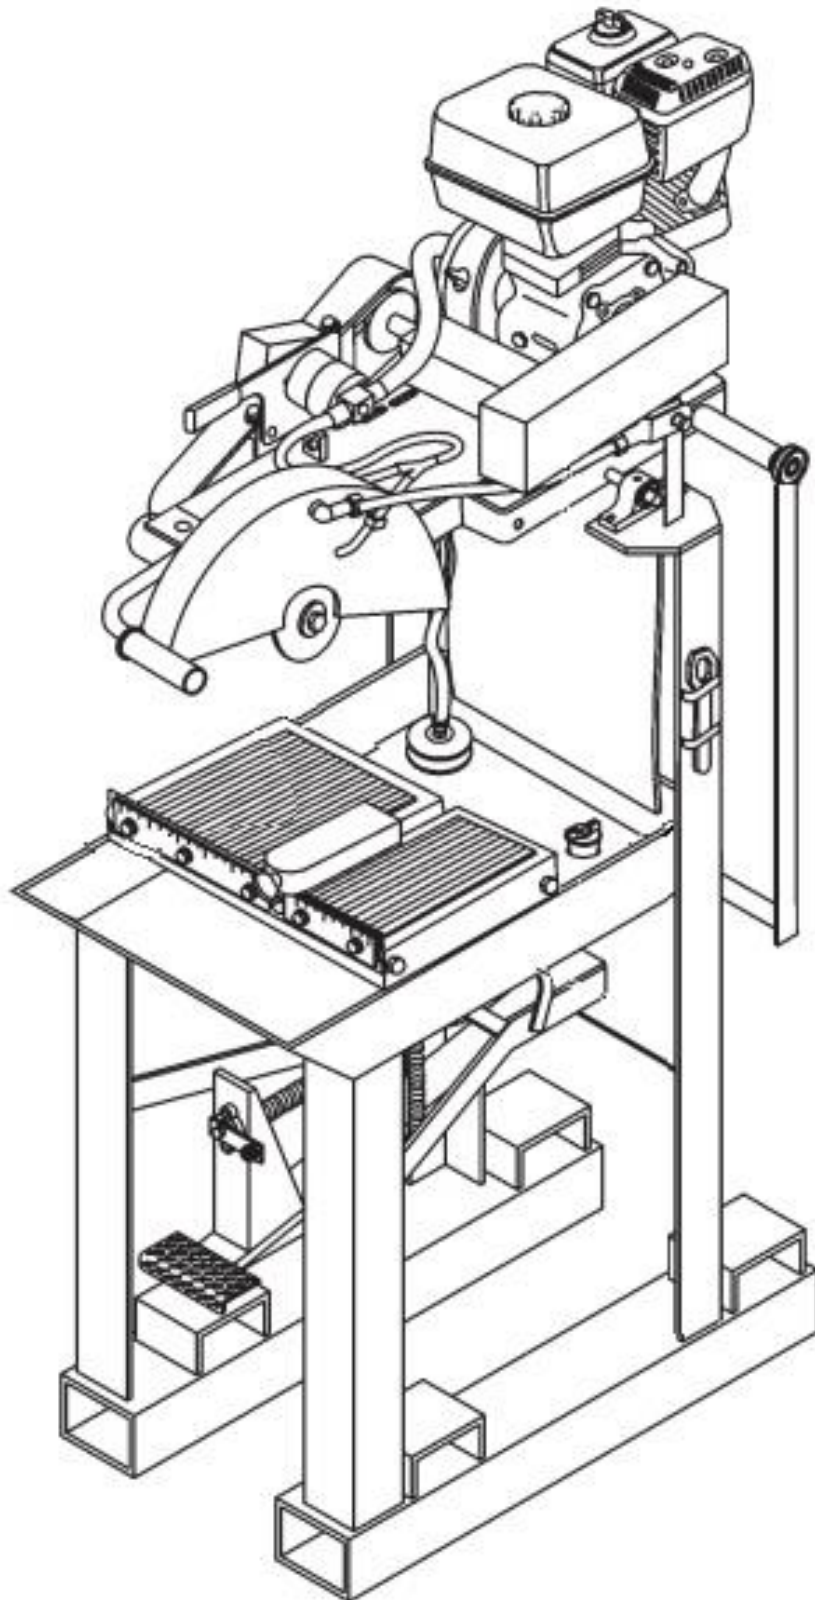

BBS20

CART ASSEMBLY

CART ASSEY BREAK DOWN				
ITEM	M.I.D. #	PART #	DESCRIPTION	BBS20
1	TOCD056134		BOLT HEXHD, 5/16" X 1-3/4"	4
2	RNPX056GAL		WASHER PLAIN, 5/16"	16
3	TCCS056GAL	T148	LOCK NUT, 5/16"	4
4	0414NY01CR		1-1/4" STEEL BALL BEARING WHEEL D-1796	4
5	0414HN01CR		RUBBER V-RIB (15" X 12")	1
6	0414HN02CR		RUBBER V-RIB (6-3/4" X 12")	1
7	0414MD01CR		WOOD INSERT	1
8	0414CO01CR		CART	1
9	0414CO01EF		ASSEMBLY CART	1

CUTTING TRAY ASSEMBLY

TRAY ASSEMBLY BREAK DOWN				
ITEM	M.I.D. #	PART #	DESCRIPTION	BBS20
1	TOCD014100		BOLT HEXHD, 1/4" X 1"	5
2	0414HN01CA		SPLASH CURTAIN, BBC20	1
3	0414SO01CA		CURTAIN SUPPORT	1
4	RNPX014GAL		WASHER PLAIN, 1/4"	5
5	TCCS014GAL		LOCK NUT, 1/4"	5
6	0414LA01CA		9/16" GUARD BLADE WRENCH, BBS20	1
7	0414RF01CA		CAP, 1/2"	1

ENGINE MOUNT ASSEY

ENGINE MOUNT ASSEY				
ITEM	M.I.D. #	PART #	DESCRIPTION	BBS20
1	TOCD038112	T176	BOLT HEXHD, 3/8" X 1-1/2"	4
2	RNPX038GAL	T112	WASHER PLAIN, 3/8"	10
3	RNRX038GAL	T113	LOCK WASHER, 3/8"	4
4	0414PL01BM		ENGINE MOUNT	1
5	TOCD038134		BOLT HEXHD, 3/8" X 1-3/4"	4
6	TCCS038GAL	T114	LOCK NUT, 3/8"	6
7	0414CO01BM		BELT TIGHTENER	2