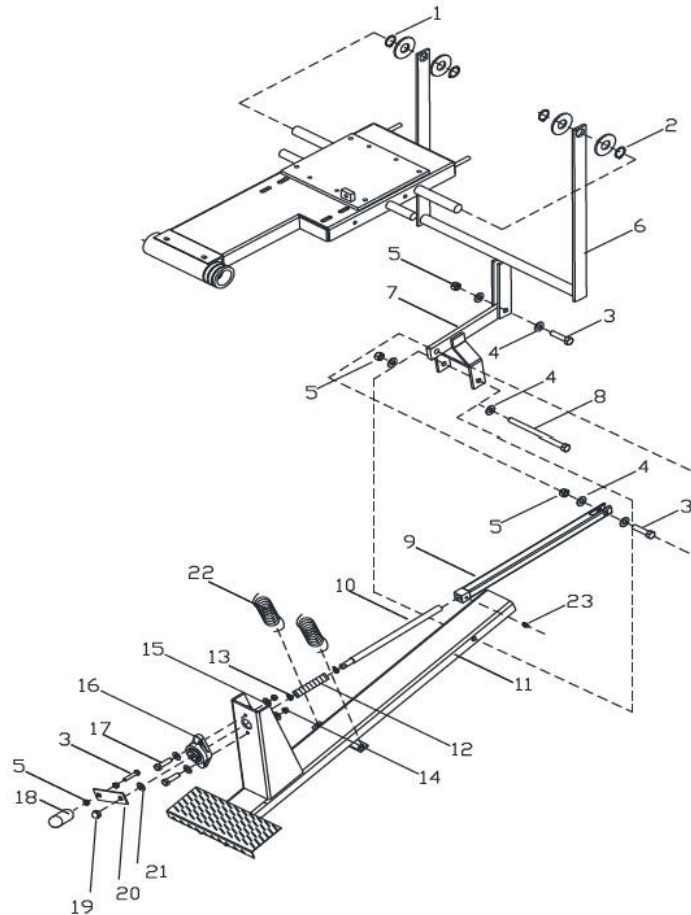

MOTOR MOUNT ASSEY				
ITEM	M.I.D. #	PART #	DESCRIPTION	BBS20
1	CEM3615T	220000MS	BALDOR MOTOR 5HP, 3 PH, 208/230/460V	1
1	CEM3710T	212000MS	BALDOR MOTOR 7.5HP, 3 PH, 208/230/460	1
2		T1001	5 HP KEY 1-1/8"	1
2			7.5 HP KEY 1-3/8"	1
3	POCR3121382R		5 HP - 7 HP MOTOR PULLEY 3-1/2" O.D. CAL 1-3/8" (FOR 20" BLADE ONLY)	1
3	POCR5001382R		5 HP - 7 HP MOTOR PULLEY 5" O.D. CAL 1-3/8" (FOR 14" BLADE ONLY)	1
4	OPFR014014		ALLEN SCREW, 1/4"	2
5			BELT GUARD, BBS20-E	1
6			SPINDLE V-BELT FOR ELECTRIC BBS20-E	2
7			LOCK WASHER	3
8			MOUNTING BRACKET, BELT GUARD BBS20-E	1
9			HEX BOLT	2
10			PLAIN WASHER	3
11			HEX NUT	3
12	TOCD038112	T176	BOLT HEXHD, 3/8" X 1-1/2"	4
13	RNPX038GAL	T112	WASHER PLAIN, 3/8"	10
14			MOTOR SPACER MOUNT	2
15	TCCS038GAL	T114	LOCK NUT, 3/8"	6
16	0414CO01BM		BELT TIGHTENER	2
17	POCR3180342R	0414CR03CO	PULLEY SPINDLE 3-1/8" O.D. GAS/ELECTRIC	1

STEP PEDAL ASSEY