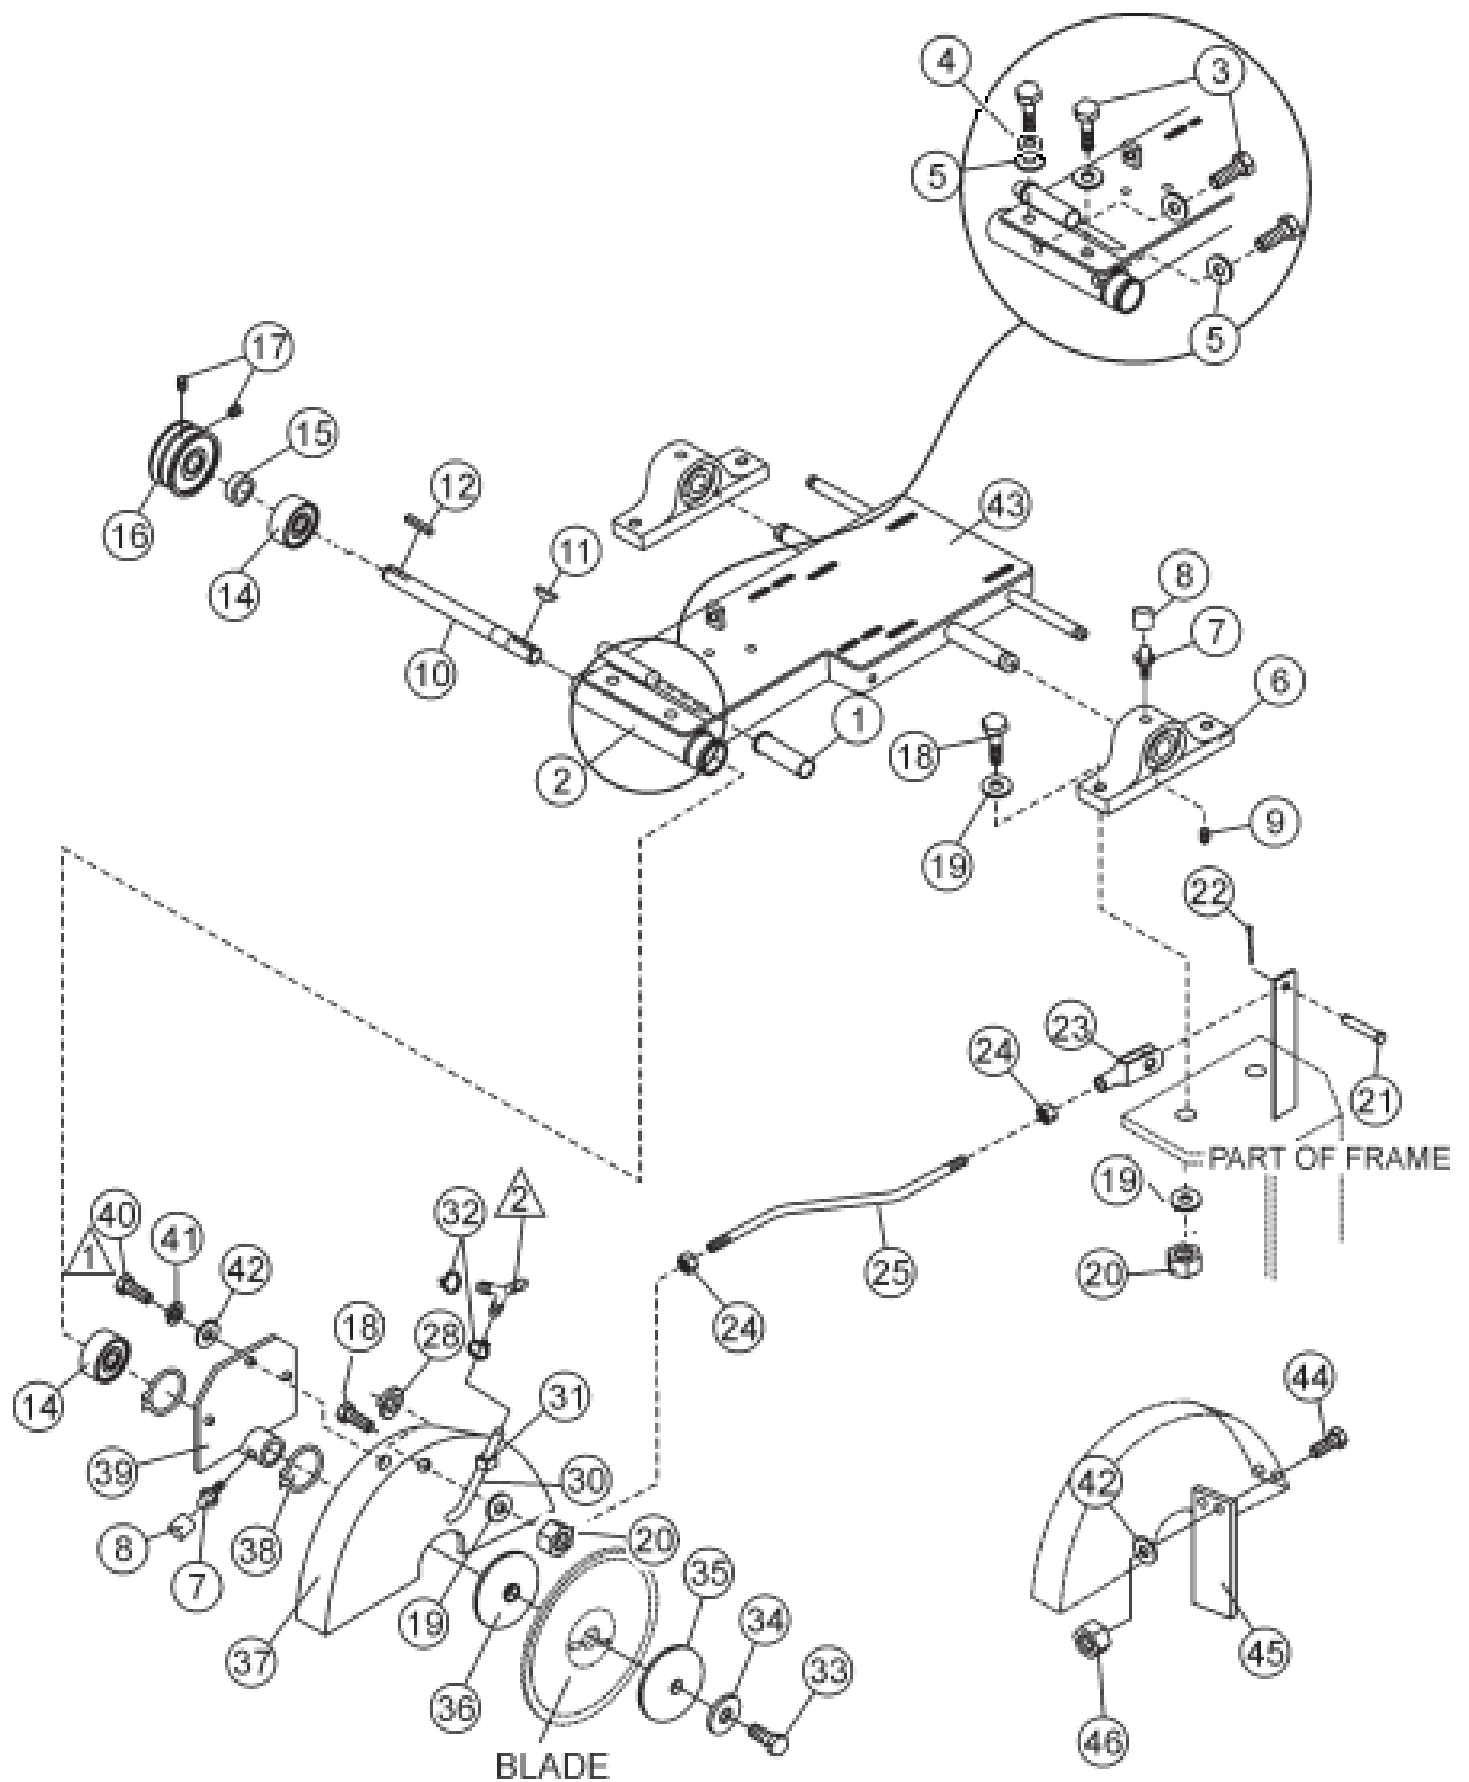

SPINDLE BLADE ASSEY

ENGINE SPINDLE BLADE ASSEY				
ITEM	M.I.D. #	PART #	DESCRIPTION	BBS20
1	0000RF01RJ	T166	GRIP HANDLE	1
2	0414BH01CO		TUBE SPINDLE ASSAY W/FITTING	1
3	TOCD056100		BOLT HEXHD, 5/16" X 1"	4
4	RNRX056GAL		LOCK WASHER, 5/16"	4
5	RNPX056GAL		WASHER PLAIN, 5/16"	4
6	0414CH01CO		PILLOW BLOCK, 1" (INCLUDES 7,8 Y 9)	2
7	0000GRH200	T-216	GREASE FITTING, 1/8 NPT	1
8	N/A		GREASE FITTING CAP, (INCLUDED ON 0000GRH200)	3
9	N/A		SET SCREW, PILLOW BLOCK (INCLUDED ON 0414CH01CO)	2
10	0414CR01CO		SHAFT SPINDLE	1
11	0414CC01CO		WOODRUFF KEY	1
12	0414CC02CO		KEY 3/16 X 1-1/4 IN.	1
14	0414RF01CO		BEARING 5204RS	2
15	0414CR02CO		SPACER 1/2", BBS20	1
16	POCR3180342R		PULLEY SPINDLE 3-1/8" O.D. CAL 3/4" GAS & ELECTRIC	1
17	OPFR014014		ALLEN SCREW, 1/4"	2
18	TOCD038134		BOLT, HEXHD, 3/8" X 1-3/4"	5
19	RNPX038GAL	T112	WASHER PLAIN, 3/8"	5
20	TCCS038GAL	T114	LOCK NUT, 3/8"	5
21	0414CR04CO		PIN, CLEVIS 3/8 X 1-1/8 IN	1
22	SC3116200GAL	T111	PIN COTTER, 3/16 X 2	1
23	0414RF01GD		CONNECTING ADJUSTABLE YOKE ROD	1
24	TCCN038GAL	T410	NUT HEX, 3/8"	2
25	0414CR01GD		BLADE GUARD TIE ROD	1
28	RNRX038GAL		LOCK WASHER, 3/8"	2
30	0414RF02GD		BLADE COOLER HOSE 1/4"	2
31	0414RF03GD		CLAMP HOSE, BLADE GUARD	2
32	0414RF04GD		CLAMP HOSE	2
33	TOFD038114		HEX BOLT, 3/8" x 1-1/4" NF	1
34	RNRX038GAL	T113	LOCK WASHER, 3/8"	1
35	0414CR05CO		OUTER FLANGE	1
36	0414CR06CO		OUTER INNER	1
37	0414CO01GD		BLADE GUARD ASSAY	1
38	0414RF05GD		SNAP RING	2
39	0414CO02GD		MOUNTING PLATE, BLADE GUARD	1
40	TOCD014112		BOLT, HEXHD, 1/4" X 1-1/2"	3
41	RNRX014GAL		LOCK WASHER, 1/4"	3
42	RNPX014GAL		WASHER PLAIN, 1/4"	5
43	0414CO02BM		MOTOR PLATE ASSAY	1
44	TOCD014100		BOLT, HEXHD, 1/4" X 1"	2
45	0414HN01GD		SPLASH SHIELD	1
46	TCCS014GAL		LOCK NUT, 1/4"	1