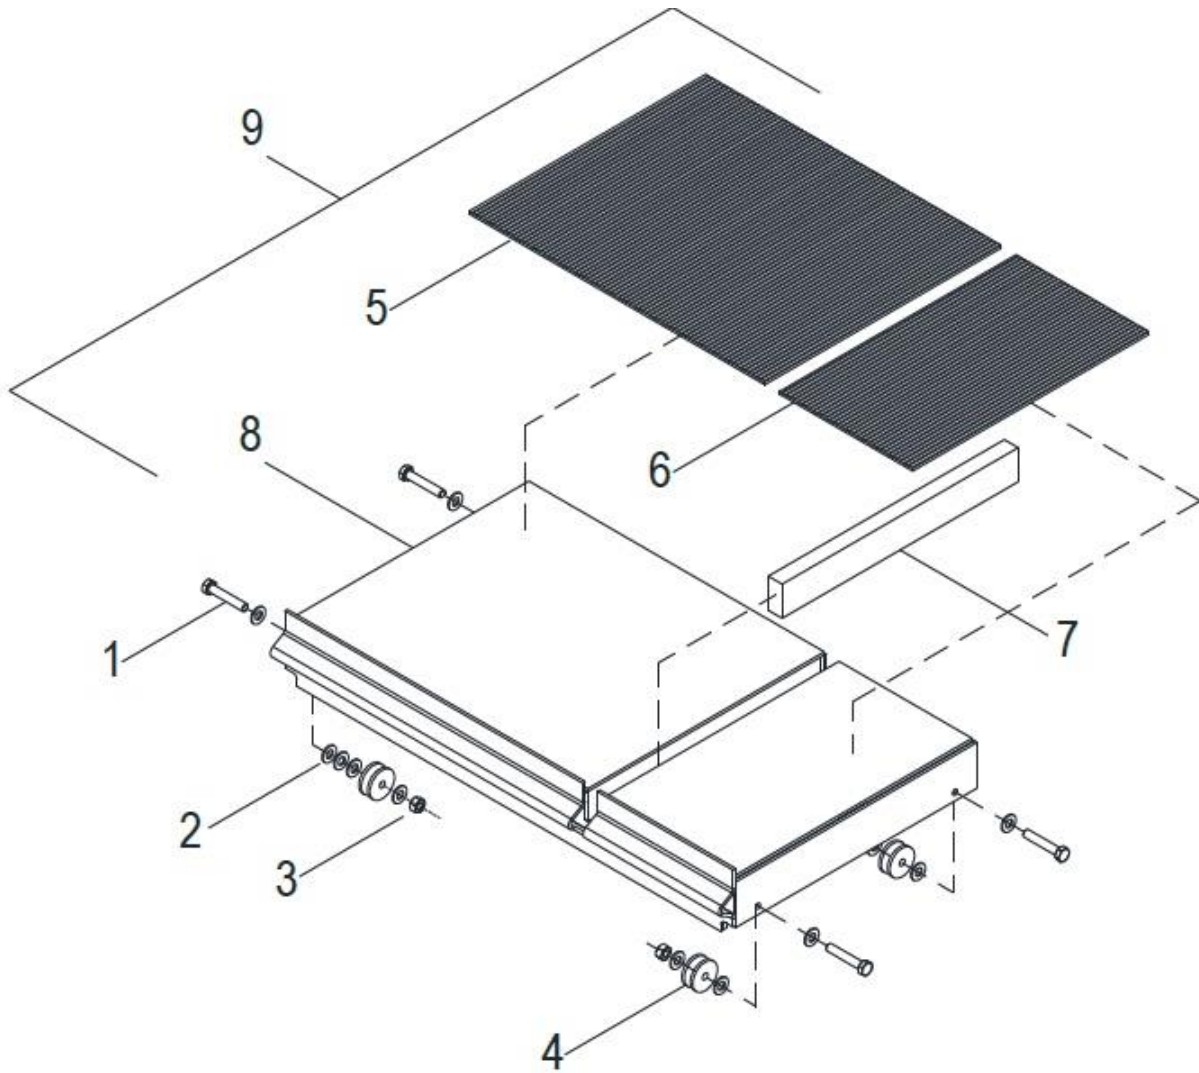

BBS20

CART ASSEMBLY

CART ASSEY BREAK DOWN				
ITEM	M.I.D. #	PART #	DESCRIPTION	BBS20
1	TOCD056134		BOLT HEXHD, 5/16" X 1-3/4"	4
2	RNPX056GAL		WASHER PLAIN, 5/16"	16
3	TCCS056GAL	T148	LOCK NUT, 5/16"	4
4	0414NY01CR		1-1/4" STEEL BALL BEARING WHEEL D-1796	4
5	0414HN01CR		RUBBER V-RIB (15" X 12")	1
6	0414HN02CR		RUBBER V-RIB (6-3/4" X 12")	1
7	0414MD01CR		WOOD INSERT	1
8	0414CO01CR		CART	1
9	0414CO01EF		ASSEMBLY CART	1

CUTTING TRAY ASSEMBLY

TRAY ASSEMBLY BREAK DOWN				
ITEM	M.I.D. #	PART #	DESCRIPTION	BBS20
1	TOCD014100		BOLT HEXHD, 1/4" X 1"	5
2	0414HN01CA		SPLASH CURTAIN, BBC20	1
3	0414SO01CA		CURTAIN SUPPORT	1
4	RNPX014GAL		WASHER PLAIN, 1/4"	5
5	TCCS014GAL		LOCK NUT, 1/4"	5
6	0414LA01CA		9/16" GUARD BLADE WRENCH, BBS20	1
7	0414RF01CA		CAP, 1/2"	1

ENGINE MOUNT ASSEY

ENGINE MOUNT ASSEY				
ITEM	M.I.D. #	PART #	DESCRIPTION	BBS20
1	TOCD038112	T176	BOLT HEXHD, 3/8" X 1-1/2"	4
2	RNPX038GAL	T112	WASHER PLAIN, 3/8"	10
3	RNRX038GAL	T113	LOCK WASHER, 3/8"	4
4	0414PL01BM		ENGINE MOUNT	1
5	TOCD038134		BOLT HEXHD, 3/8" X 1-3/4"	4
6	TCCS038GAL	T114	LOCK NUT, 3/8"	6
7	0414CO01BM		BELT TIGHTENER	2