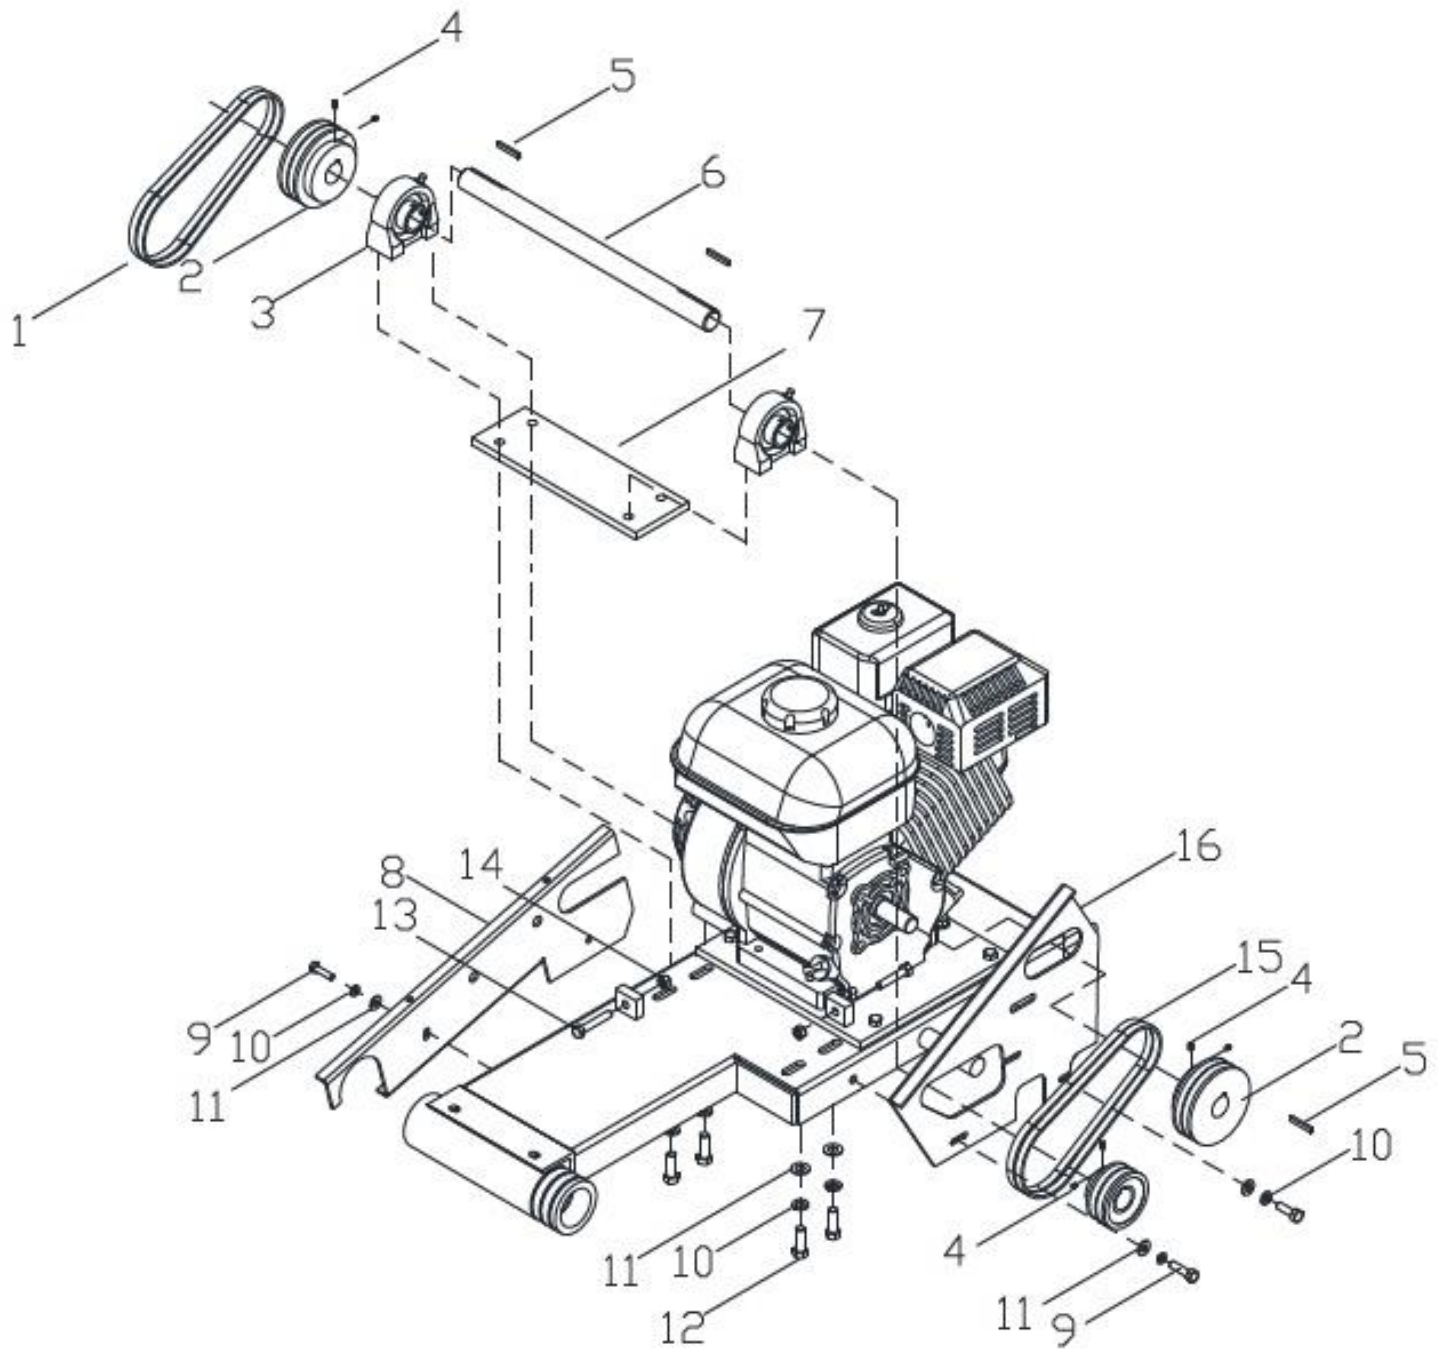

JACKSHAFT ASSEY

JACKSHAFT ASSEY BREAK DOWN				
ITEM	M.I.D. #	PART #	DESCRIPTION	BBS20
1	04143VX375	0414BN01JF	SPINDLE V-BELT 3VX375	2
2	POCR2581002R	0414CR01JF	ENGINE / JACKSHAFT PULLEY 2-5/8" O.D. GASOLINE ONLY	3
3	0414CH01JF		PILLOW BLOCK, 1"	2
4	OPFR014014		ALLEN SCREW, 1/4"	6
5	0414CC01JF		KEY SQUARE 1/4" X1-1/4"	3
6	0414CR02JF		JACKSHAFT 1" X 15-1/8"	1
7	0414PL01JF		SUPPORT PLATE, JACKSHAFT	1
8	0414LA01GB		MOUNTING BRACKET, BELT GUARD	1
9	TOCD038100	C138	BOLT HEXHD, 1/4" X 1"	4
10	RNRX038GAL		LOCK WASHER, 3/8"	8
11	RNPX038GAL		WASHER PLAIN, 3/8"	8
12	TOCD038114		BOLT HEXHD, 1/4" X 1-1/4"	4
13	TOCD038400		BOLT HEXHD, 1/4" X 4"	2
14	TCCS038GAL	T114	LOCK NUT, 3/8"	2
15	0414BN02JF		DRIVE BELT 3VX250	2
16	0414LA02GB		BELT GUARD MOUNT	1

MOTOR MOUNT ASSEY