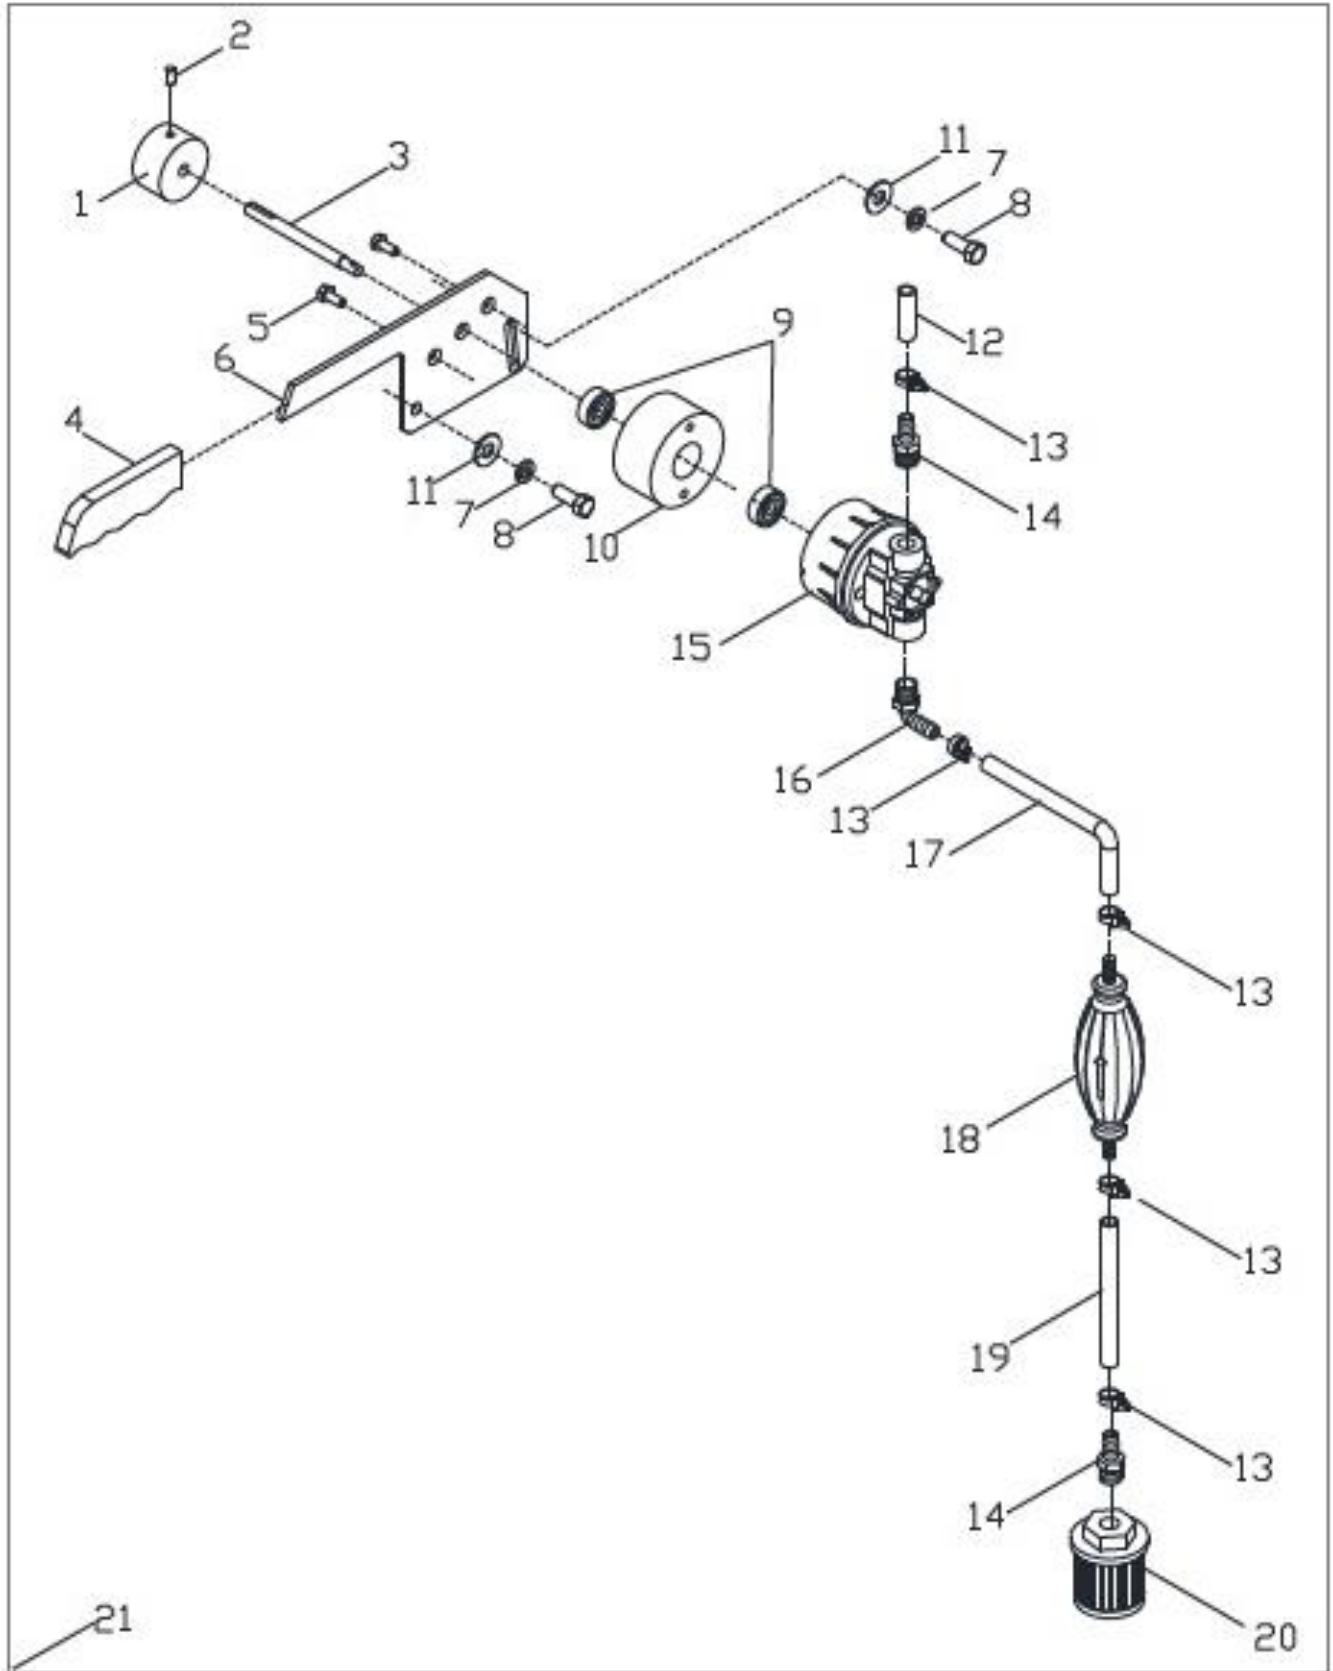

WATER PUMP (GAS MODEL) ASSEY

WATER PUMP (GAS MODEL) ASSEY				
ITEM	M.I.D. #	PART #	DESCRIPTION	BBS20
1	0414FA01SA		PULLEY WATER PUMP 2"	1
2	0414RF01SA		SCREW, SHS 1/4"-20 X 1/2"	4
3	0414RF02SA		SHAFT PUMP	1
4	0414RF03SA		GRIP, PUMP HANDLE	1
5	0414RF04SA		SCREW, RHM 1/4"-20 X 5/8"	2
6	0414RF05SA		BRACKET, PUMP MOUNTING	1
7	0414RF06SA		WASHER LOCK, 3/8"	2
8	0414RF07SA		SCREW, HHC 3/8"-16 X 1"	2
9	0414RF08SA		BEARING, BALL	2
10	0414RF09SA		CAP, WATER PUMP	1
11	0414RF10SA		WASHER, FLAT 3/8"	2
12	0414RF11SA		HOSE, BRAIDED PVC 3/8" X 5/8"	1
13	0414RF12SA		HOSE CLAMP	4
14	0414RF13SA		FITTING, PLASTIC STR 6 BARB	2
15	0414RF14SA		BASE, WATER PUMP	1
16	0414RF15SA		FITTING, PLASTIC 90 6 BARB	1
17	0414RF16SA		HOSE, BRAIDED PVC 3/8" X 5/8"	1
18	0414RF17SA		BULB, PRIMER	1
19	0414RF18SA		HOSE, BRAIDED PVC 3/8" X 5/8"	1
20	0414RF19SA		STRAINER, INLET 3/8"	1
21	0414RF20SA		WATER PUMP KIT	1