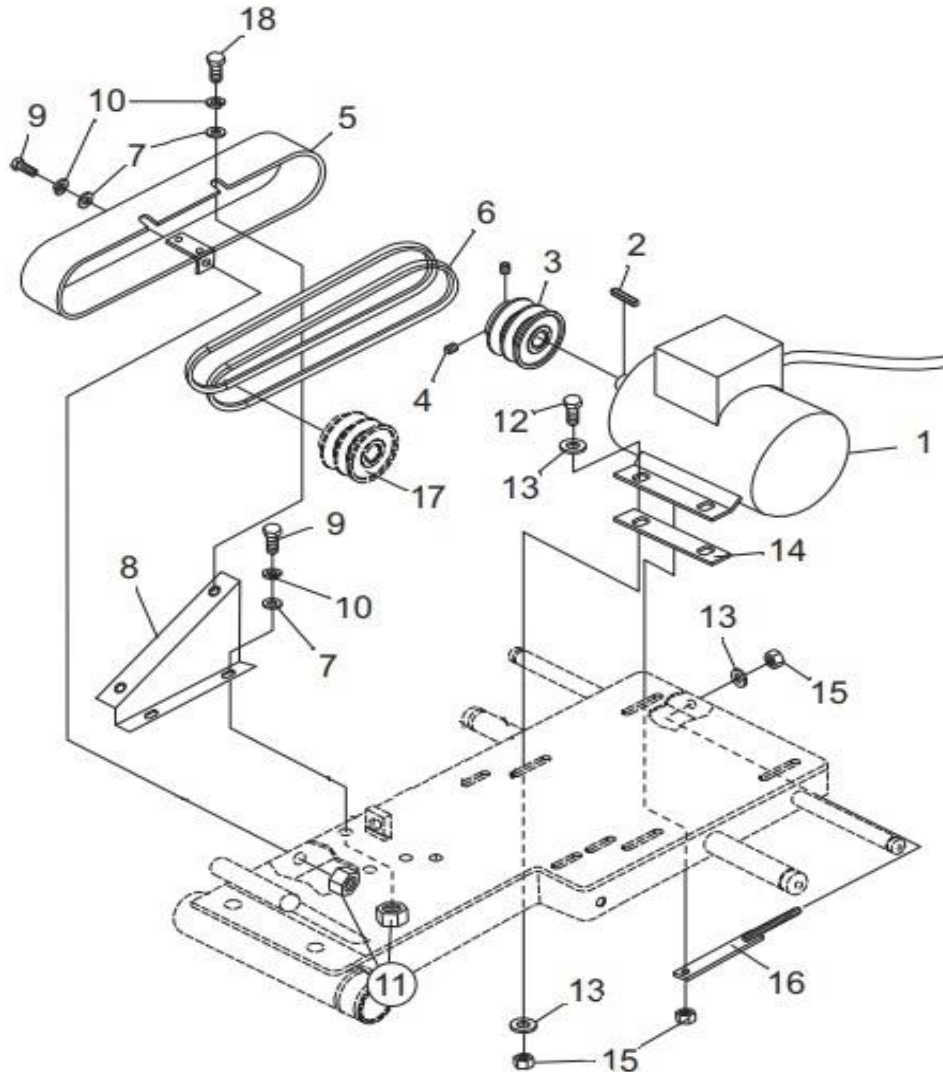

JACKSHAFT ASSEY BREAK DOWN				
ITEM	M.I.D. #	PART #	DESCRIPTION	BBS20
1	04143VX375	0414BN01JF	SPINDLE V-BELT 3VX375	2
2	POCR2581002R	0414CR01JF	ENGINE / JACKSHAFT PULLEY 2-5/8" O.D. GASOLINE ONLY	3
3	0414CH01JF		PILLOW BLOCK, 1"	2
4	OPFR014014		ALLEN SCREW, 1/4"	6
5	0414CC01JF		KEY SQUARE 1/4" X1-1/4"	3
6	0414CR02JF		JACKSHAFT 1" X 15-1/8"	1
7	0414PL01JF		SUPPORT PLATE, JACKSHAFT	1
8	0414LA01GB		MOUNTING BRACKET, BELT GUARD	1
9	TOCD038100	C138	BOLT HEXHD, 1/4" X 1"	4
10	RNRX038GAL		LOCK WASHER, 3/8"	8
11	RNPX038GAL		WASHER PLAIN, 3/8"	8
12	TOCD038114		BOLT HEXHD, 1/4" X 1-1/4"	4
13	TOCD038400		BOLT HEXHD, 1/4" X 4"	2
14	TCCS038GAL	T114	LOCK NUT, 3/8"	2
15	0414BN02JF		DRIVE BELT 3VX250	2
16	0414LA02GB		BELT GUARD MOUNT	1

MOTOR MOUNT ASSEY