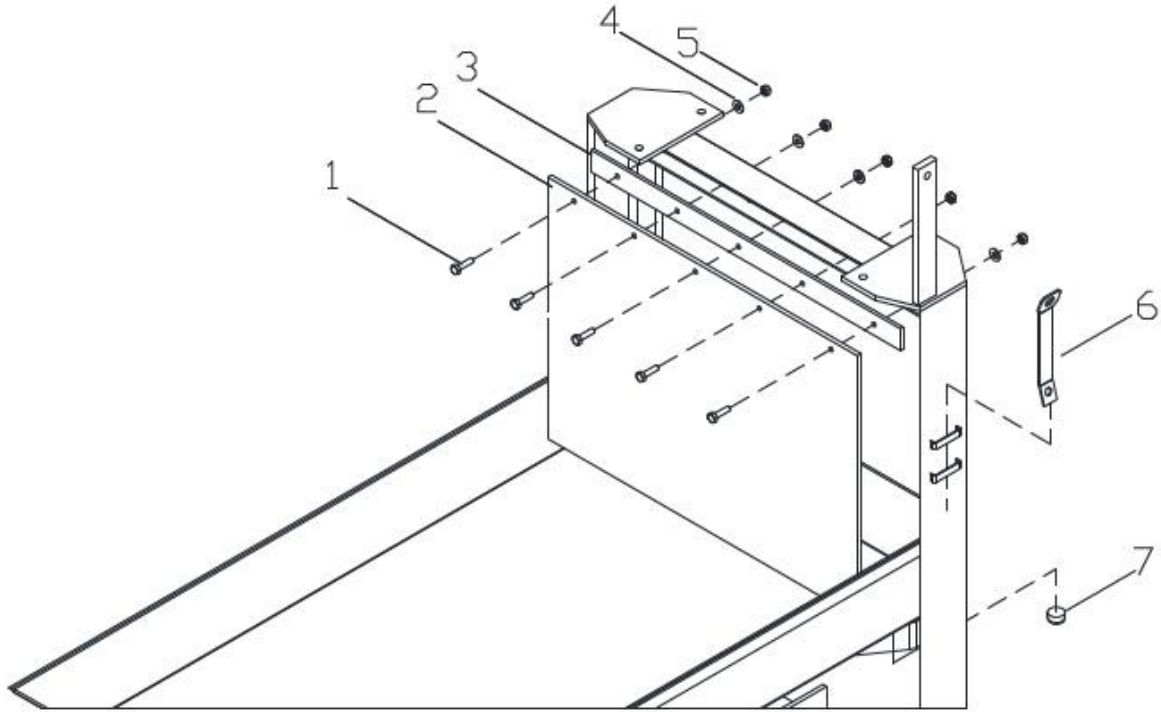

BBS20

CART ASSEMBLY

CART ASSEY BREAK DOWN				
ITEM	M.I.D. #	PART #	DESCRIPTION	BBS20
1	TOCD056134		BOLT HEXHD, 5/16" X 1-3/4"	4
2	RNPX056GAL		WASHER PLAIN, 5/16"	16
3	TCCS056GAL	T148	LOCK NUT, 5/16"	4
4	0414NY01CR		1-1/4" STEEL BALL BEARING WHEEL D-1796	4
5	0414HN01CR		RUBBER V-RIB (15" X 12")	1
6	0414HN02CR		RUBBER V-RIB (6-3/4" X 12")	1
7	0414MD01CR		WOOD INSERT	1
8	0414CO01CR		CART	1
9	0414CO01EF		ASSEMBLY CART	1

CUTTING TRAY ASSEMBLY

TRAY ASSEMBLY BREAK DOWN				
ITEM	M.I.D. #	PART #	DESCRIPTION	BBS20
1	TOCD014100		BOLT HEXHD, 1/4" X 1"	5
2	0414HN01CA		SPLASH CURTAIN, BBC20	1
3	0414SO01CA		CURTAIN SUPPORT	1
4	RNPX014GAL		WASHER PLAIN, 1/4"	5
5	TCCS014GAL		LOCK NUT, 1/4"	5
6	0414LA01CA		9/16" GUARD BLADE WRENCH, BBS20	1
7	0414RF01CA		CAP, 1/2"	1