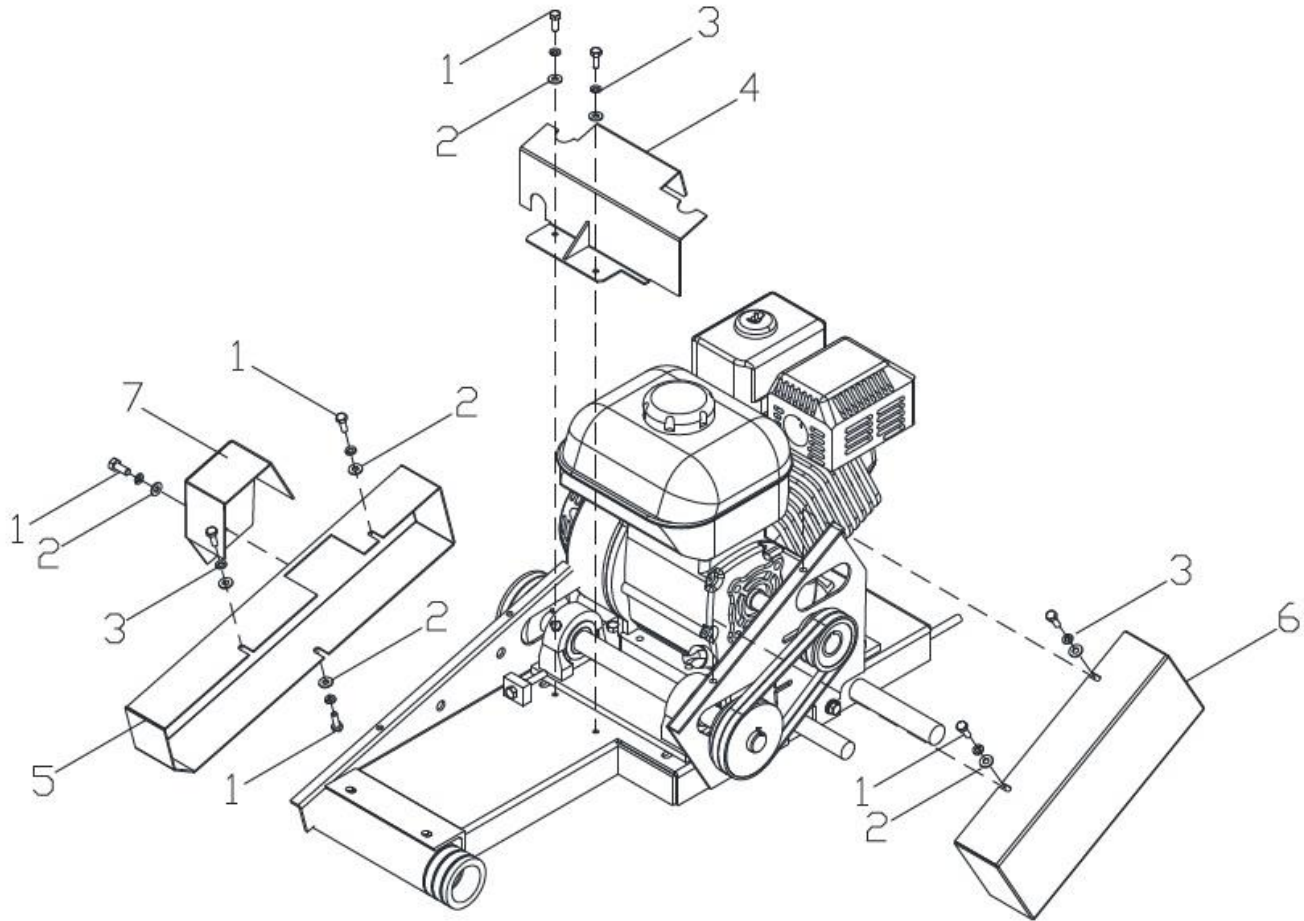

BBS20

CART ASSEMBLY

CART ASSEY BREAK DOWN				
ITEM	M.I.D. #	PART #	DESCRIPTION	BBS20
1	TOCD056134		BOLT HEXHD, 5/16" X 1-3/4"	4
2	RNPX056GAL		WASHER PLAIN, 5/16"	16
3	TCCS056GAL	T148	LOCK NUT, 5/16"	4
4	0414NY01CR		1-1/4" STEEL BALL BEARING WHEEL D-1796	4
5	0414HN01CR		RUBBER V-RIB (15" X 12")	1
6	0414HN02CR		RUBBER V-RIB (6-3/4" X 12")	1
7	0414MD01CR		WOOD INSERT	1
8	0414CO01CR		CART	1
9	0414CO01EF		ASSEMBLY CART	1

CUTTING TRAY ASSEMBLY

TRAY ASSEMBLY BREAK DOWN				
ITEM	M.I.D. #	PART #	DESCRIPTION	BBS20
1	TOCD014100		BOLT HEXHD, 1/4" X 1"	5
2	0414HN01CA		SPLASH CURTAIN, BBC20	1
3	0414SO01CA		CURTAIN SUPPORT	1
4	RNPX014GAL		WASHER PLAIN, 1/4"	5
5	TCCS014GAL		LOCK NUT, 1/4"	5
6	0414LA01CA		9/16" GUARD BLADE WRENCH, BBS20	1
7	0414RF01CA		CAP, 1/2"	1

ENGINE MOUNT ASSEY

ENGINE MOUNT ASSEY				
ITEM	M.I.D. #	PART #	DESCRIPTION	BBS20
1	TOCD038112	T176	BOLT HEXHD, 3/8" X 1-1/2"	4
2	RNPX038GAL	T112	WASHER PLAIN, 3/8"	10
3	RNRX038GAL	T113	LOCK WASHER, 3/8"	4
4	0414PL01BM		ENGINE MOUNT	1
5	TOCD038134		BOLT HEXHD, 3/8" X 1-3/4"	4
6	TCCS038GAL	T114	LOCK NUT, 3/8"	6
7	0414CO01BM		BELT TIGHTENER	2

ENGINE BELTS & JACKSHAFT COVER ASSEY

ENGINE/BELTS COVER ASSEY				
ITEM	M.I.D. #	PART #	DESCRIPTION	BBS20
1	TOCD036034		BOLT HEXHD, 3/16" X 3/4"	8
2	RNPX036GAL		WASHER PLAIN, 3/16"	8
3	RNRX036GAL		LOCK WASHER, 3/16"	8
4	0414LA01JF		JACKSHAFT COVER GUARD W/FITTINGS OPENING	1
5	0414LA03GB		WATER PUMP BELT GUARD, LEFT SIDE	1
6	0414LA04GB		ENGINE & JACKSHAFT GUARD, RIGHT SIDE	1
7	0414LA05GB		COVER, WATER PUMP	1