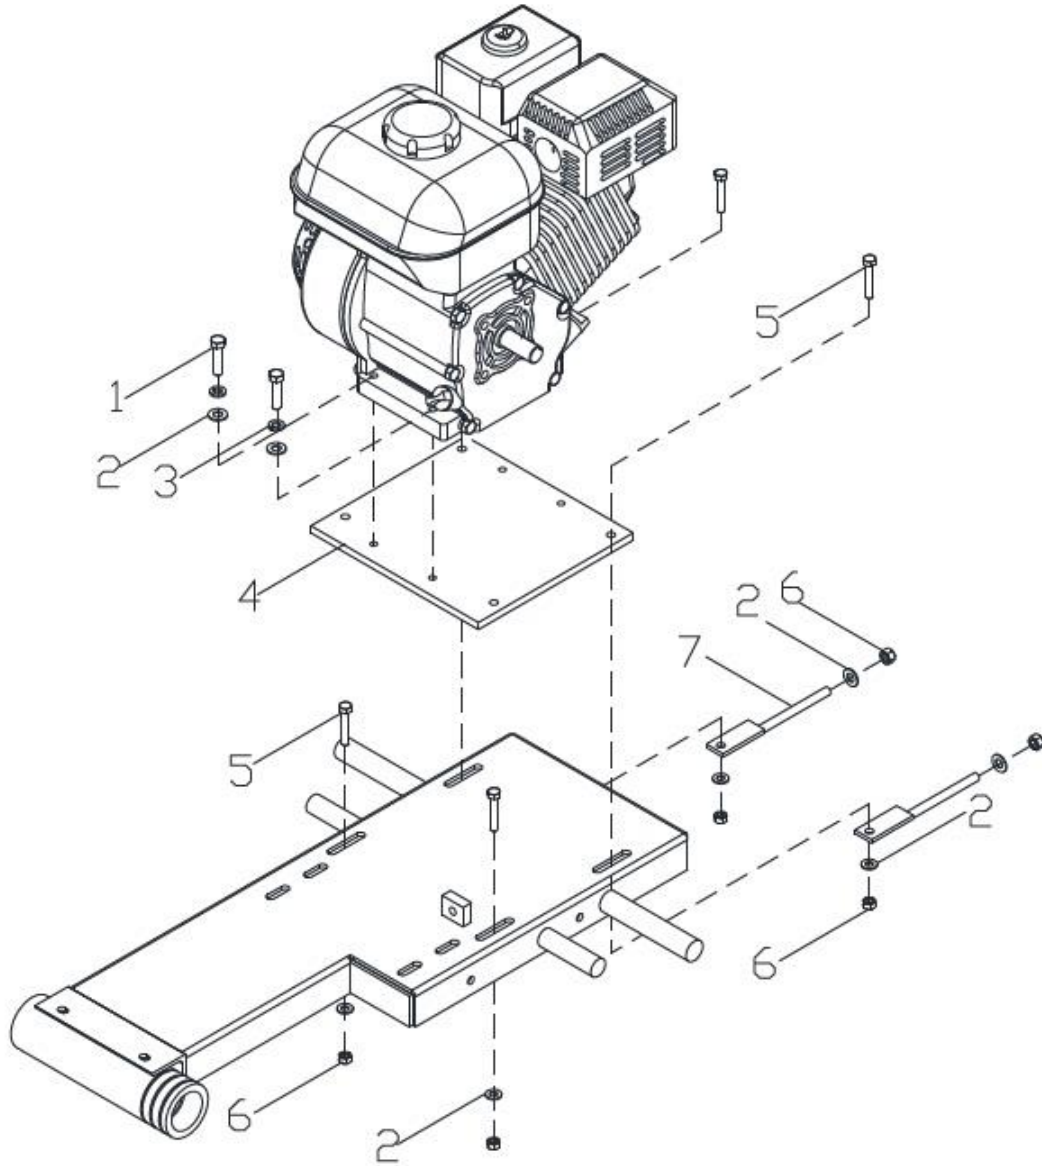

BBS20

CART ASSEMBLY

CART ASSEY BREAK DOWN				
ITEM	M.I.D. #	PART #	DESCRIPTION	BBS20
1	TOCD056134		BOLT HEXHD, 5/16" X 1-3/4"	4
2	RNPX056GAL		WASHER PLAIN, 5/16"	16
3	TCCS056GAL	T148	LOCK NUT, 5/16"	4
4	0414NY01CR		1-1/4" STEEL BALL BEARING WHEEL D-1796	4
5	0414HN01CR		RUBBER V-RIB (15" X 12")	1
6	0414HN02CR		RUBBER V-RIB (6-3/4" X 12")	1
7	0414MD01CR		WOOD INSERT	1
8	0414CO01CR		CART	1
9	0414CO01EF		ASSEMBLY CART	1

CUTTING TRAY ASSEMBLY

TRAY ASSEMBLY BREAK DOWN				
ITEM	M.I.D. #	PART #	DESCRIPTION	BBS20
1	TOCD014100		BOLT HEXHD, 1/4" X 1"	5
2	0414HN01CA		SPLASH CURTAIN, BBC20	1
3	0414SO01CA		CURTAIN SUPPORT	1
4	RNPX014GAL		WASHER PLAIN, 1/4"	5
5	TCCS014GAL		LOCK NUT, 1/4"	5
6	0414LA01CA		9/16" GUARD BLADE WRENCH, BBS20	1
7	0414RF01CA		CAP, 1/2"	1

ENGINE MOUNT ASSEY

ENGINE MOUNT ASSEY				
ITEM	M.I.D. #	PART #	DESCRIPTION	BBS20
1	TOCD038112	T176	BOLT HEXHD, 3/8" X 1-1/2"	4
2	RNPX038GAL	T112	WASHER PLAIN, 3/8"	10
3	RNRX038GAL	T113	LOCK WASHER, 3/8"	4
4	0414PL01BM		ENGINE MOUNT	1
5	TOCD038134		BOLT HEXHD, 3/8" X 1-3/4"	4
6	TCCS038GAL	T114	LOCK NUT, 3/8"	6
7	0414CO01BM		BELT TIGHTENER	2

ENGINE BELTS & JACKSHAFT COVER ASSEY

ENGINE/BELTS COVER ASSEY				
ITEM	M.I.D. #	PART #	DESCRIPTION	BBS20
1	TOCD036034		BOLT HEXHD, 3/16" X 3/4"	8
2	RNPX036GAL		WASHER PLAIN, 3/16"	8
3	RNRX036GAL		LOCK WASHER, 3/16"	8
4	0414LA01JF		JACKSHAFT COVER GUARD W/FITTINGS OPENING	1
5	0414LA03GB		WATER PUMP BELT GUARD, LEFT SIDE	1
6	0414LA04GB		ENGINE & JACKSHAFT GUARD, RIGHT SIDE	1
7	0414LA05GB		COVER, WATER PUMP	1