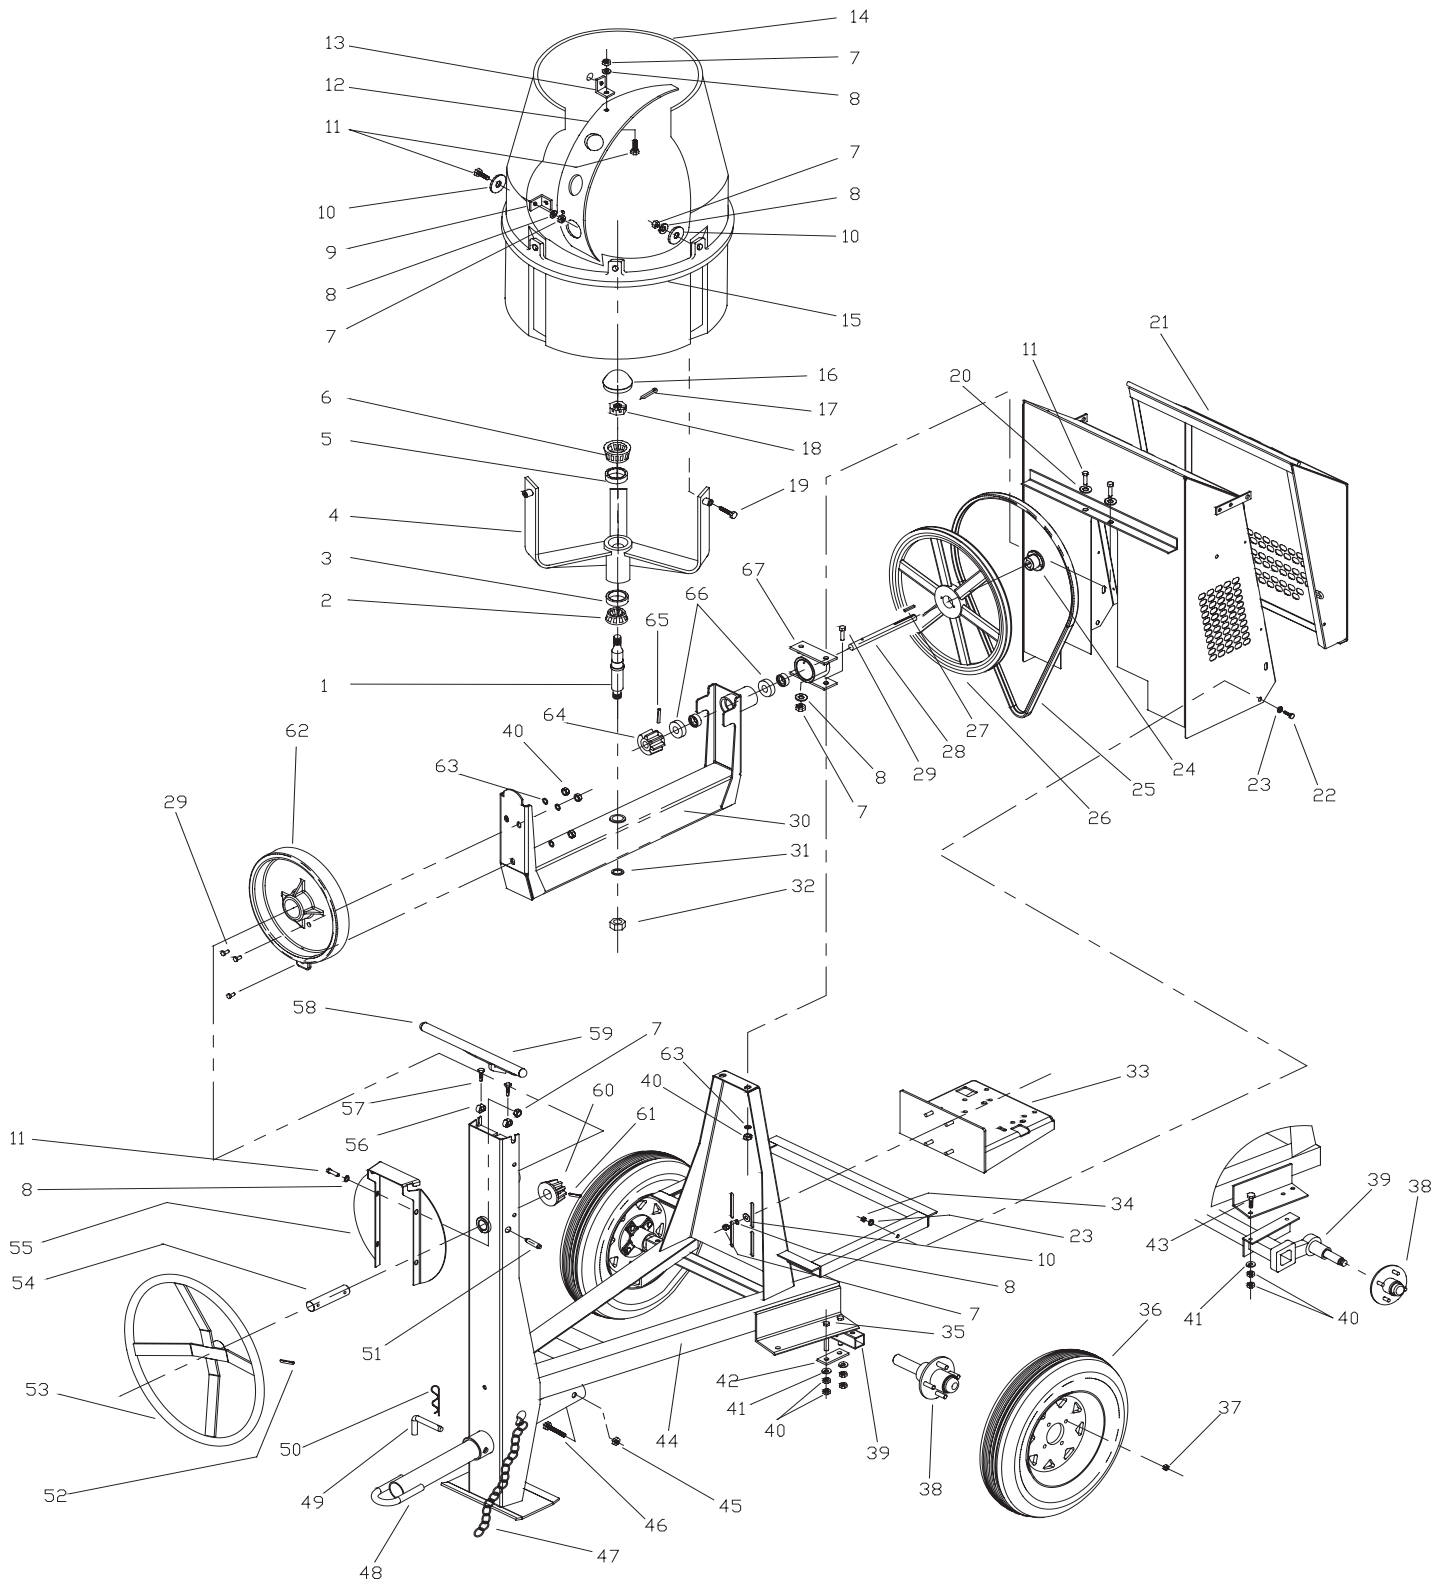

# C6-P CONCRETE MIXERS

Ref	Part	Description	Qty
1	411901	Shaft, Bowl	1
2	112200	Bearing Cone,	1
3	112400	Bearing Cup	1
4	496835	Drum Support Hub	1
5	112350	Bearing Cup	1
6	112150	Bearing Cone,	1
7	227830	Nut, 3/8	23
8	176230	Washer, Spring 3/8	25
9	412010	Bracket, Paddle, Bottom	3
10	248275	Washer, Fender 7/16	13
11	226210	Bolt, 3/8 x 1	18
12	412082	Paddle	3
13	412000	Bracket, Paddle, Top	3
14	201449	Drum	1
15	411810	Gear Ring	1
16	201750	Hub Cap	1
17	135990	Cotter Pin	1
18	227900	Nut, 3/4 UNF, Sl.	1
19	226270	Bolt, HexHd, 3/8 x 2-1/2	3
20	174986	Washer, 3/8	2
21	496700	Hood Assy	1
22	225960	Bolt, 5/16 x 3/4	2
23	174990	Washer, 5/16	4
24	176822	Pulley Bushing, Q.D. 7/8"	1
25	239657	V - Belt 5L-730	1
26	459970	Pulley, BK190H	1
27	431000	Key, 3/16 x 2-1/2	1
28	411891	Drive Shaft	1
29	226640	Bolt, 1/2 x 1-1/4	5
30	496810	Yoke	1
31	176290	Washer, Spring 1 Nom	1
32	227920	Nut, 1-14 UNF	1
33	496720	Power Base	1
34	227821	Nut, 5/16 Nylon Lock	2
35	120910	Bolt, 1/2 x 3-1/2	4