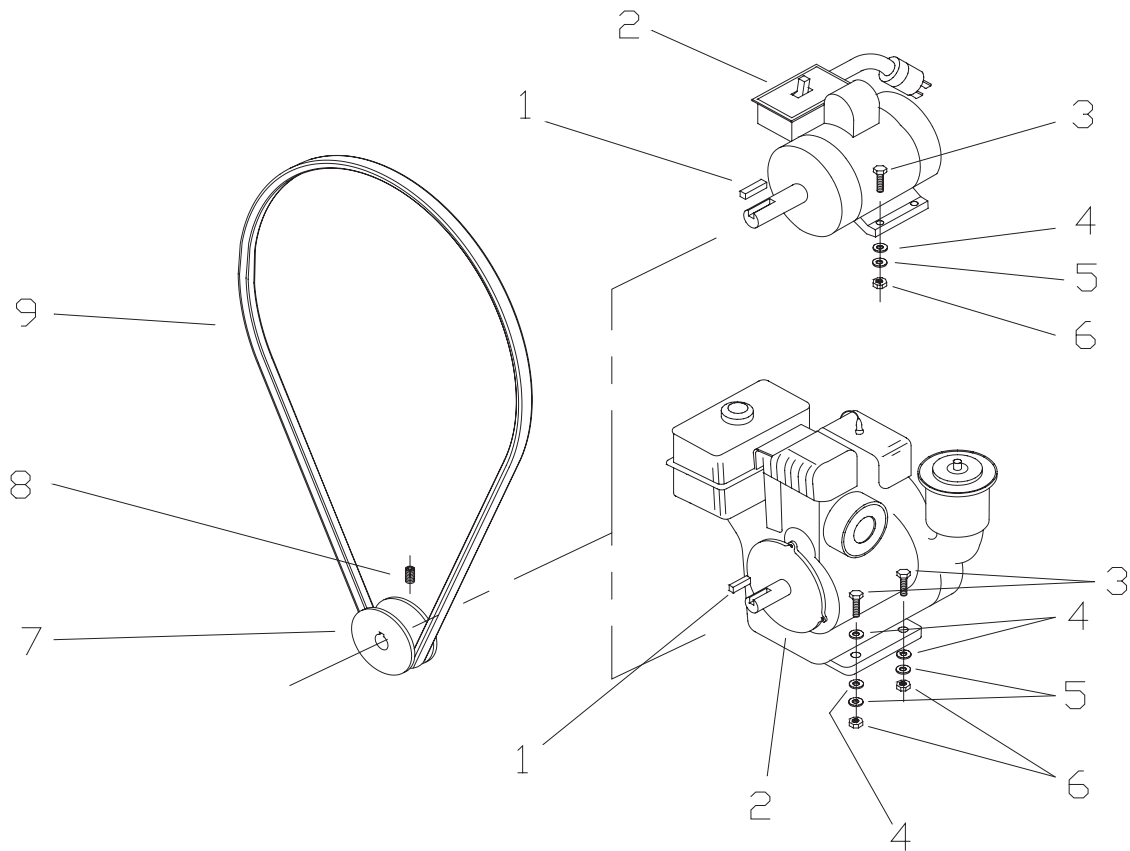

DRIVE KIT OPTIONS

Ref	Part	Description	5 Hp	9 Hp	Electric
1	432340 432050	Key, 1/4 x 1-5/8 Key, 3/16 x 1-5/8	1	1	N/R
2	202003 201920 202004 201912 464959 464958 464957	Engine, 9 Hp Honda Engine, 8 Hp B&S Engine, 5.5 Hp Honda Engine 5 Hp B&S Electric Motor. 1 Hp & Switch Assy Electric Motor. 1.5 Hp & Switch Assy Electric Motor. 2 Hp & Switch Assy	1 1	1 1	1 1 1
3	225980 119810 226240	Bolt, 5/16 x 1 Bolt, 5/16 x 1-3/4 Bolt, 3/8 x 1-3/4	4	4	4
4	174986 174990	Washer, 3/8 Washer, 5/16	6	6	4
5	176220 176230	Washer, Spring 5/16 Washer, Spring 3/8	4	4	4
6	227820 227830	Nut, 5/16 Nut, 3/8	4	4	4
7	411871 239190 239365	Pulley, BK 24x3/4 Pulley, BK 28x5/8 Pulley, BK 30x7/8	1	1	1.5 Hp 1 & 2 Hp
8	148300	Set Screw, 5/16 x 3/8	1	1	1
9	239657	V - Belt, 5L - 730	1	1	1