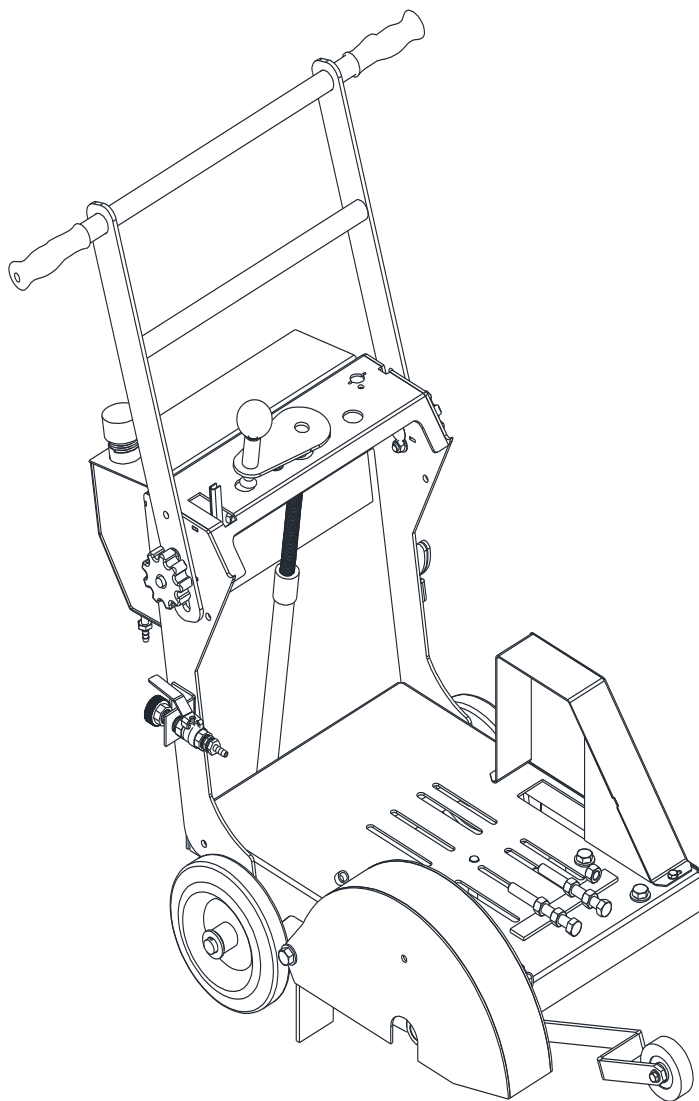

TCS-14

DEPTH CONTROL AND DEPTH LOCK CONTROL

N°	PART	DESCRIPTION	QTY
1	0000RF07RD	Ball Knob	1
2	0421CO01TE	Raise Screw	1
3	TOCH012400	Socket Screw, 1/2" x 4"	1
4	TOCD038112	Bolt HexHd, 3/8" x 1-1/2"	2
5	RNPX038GAL	Plain washer, 3/8"	4
6	TCCS038GAL	Lock nut, 3/8"	2
7	0421CO02TE	Raising Screw Tube	1
8	TCCS012GAL	Lock nut, 1/2"	1
9	TOCD012100	Bolt HexHd, 1/2" x 4-1/2"	1
10	0421CR02TE	Spacer	2
11	00CHPA2034	Pillow Block, 3/4"	1
12	0421CR01CR	Rear axle	1
13	RNPX034GAL	Plain Washer, 3/4"	10
14	0000RD06RD	Wheel 200/100mm	2
15	SC18112NOR	Cotter Pin, 1/8" x 1-1/2"	4
16	0000RD05RD	Wheel 4" x 2"	2
17	0421CO01CR	Axle Assembly	1

HANDLE GROUP

N°	PART	DESCRIPTION	QTY
1	0000RF01MA	Handle Grip	2
2	0421CO01MA	Handle	1
3	TCCS038GAL	Lock nut, 3/8"	2
4	0000RF02MA	Star Knob, 1/2"	2
5	RNPX012GAL	Plain Washer, 1/2"	6
6	TOCL012134	Carriage bolt, 1/2" x 1-3/4"	2
7	TOCH038100	Socket Screw, 3/8" x 1"	2

BLADE GUARD AND BELT GUARD

N°	PART	DESCRIPTION	QTY
01	0421CO01GD	TCS-14 blade guard	1
02	TOCD012412	Bolt hexhd, 1/2" x 4-1/2"	3
03	RNPX012GAL	Plain Washer, 1/2"	2
04	TCCN012GAL	Nut, 1/2"	3
05	O400CO01GD	Guard lock	1
06	0000RF02GD	Mud splasher	1
07	RNRX014GAL	Spring Washer, 1/4"	4
08	TOCD014100	Bolt hexhd, 1/4" x 1"	4
09	0421CO01GB	KI Plus belt guard	1