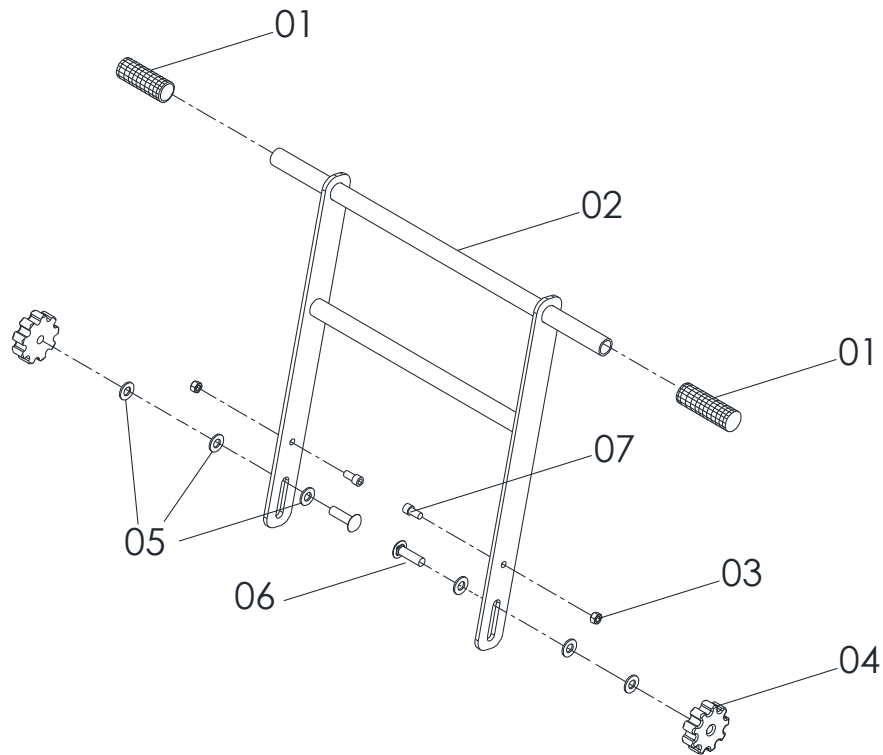

TCS-14

DEPTH CONTROL AND DEPTH LOCK CONTROL

N°	PART	DESCRIPTION	QTY
1	0000RF07RD	Ball Knob	1
2	0421CO01TE	Raise Screw	1
3	TOCH012400	Socket Screw, 1/2" x 4"	1
4	TOCD038112	Bolt HexHd, 3/8" x 1-1/2"	2
5	RNPX038GAL	Plain washer, 3/8"	4
6	TCCS038GAL	Lock nut, 3/8"	2
7	0421CO02TE	Raising Screw Tube	1
8	TCCS012GAL	Lock nut, 1/2"	1
9	TOCD012100	Bolt HexHd, 1/2" x 4-1/2"	1
10	0421CR02TE	Spacer	2
11	00CHPA2034	Pillow Block, 3/4"	1
12	0421CR01CR	Rear axle	1
13	RNPX034GAL	Plain Washer, 3/4"	10
14	0000RD06RD	Wheel 200/100mm	2
15	SC18112NOR	Cotter Pin, 1/8" x 1-1/2"	4
16	0000RD05RD	Wheel 4" x 2"	2
17	0421CO01CR	Axle Assembly	1

HANDLE GROUP

N°	PART	DESCRIPTION	QTY
1	0000RF01MA	Handle Grip	2
2	0421CO01MA	Handle	1
3	TCCS038GAL	Lock nut, 3/8"	2
4	0000RF02MA	Star Knob, 1/2"	2
5	RNPX012GAL	Plain Washer, 1/2"	6
6	TOCL012134	Carriage bolt, 1/2" x 1-3/4"	2
7	TOCH038100	Socket Screw, 3/8" x 1"	2

BLADE GUARD AND BELT GUARD

N°	PART	DESCRIPTION	QTY
01	0421CO01GD	TCS-14 blade guard	1
02	TOCD012412	Bolt hexhd, 1/2" x 4-1/2"	3
03	RNPX012GAL	Plain Washer, 1/2"	2
04	TCCN012GAL	Nut, 1/2"	3
05	O400CO01GD	Guard lock	1
06	0000RF02GD	Mud splasher	1
07	RNRX014GAL	Spring Washer, 1/4"	4
08	TOCD014100	Bolt hexhd, 1/4" x 1"	4
09	0421CO01GB	KI Plus belt guard	1