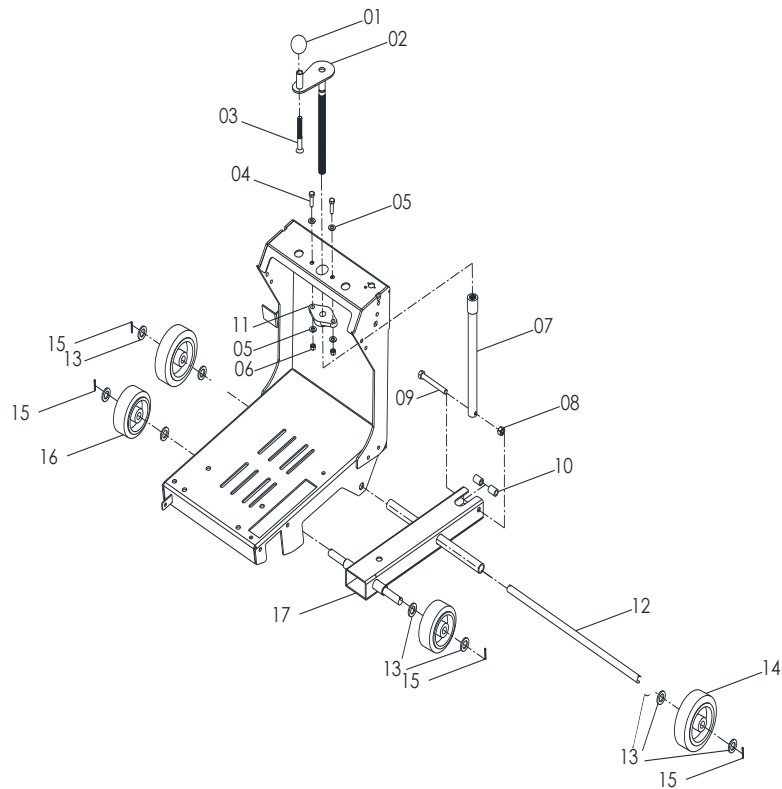

TCS-14

DEPTH CONTROL AND DEPTH LOCK CONTROL

N°	PART	DESCRIPTION	QTY
1	0000RF07RD	Ball Knob	1
2	0421CO01TE	Raise Screw	1
3	TOCH012400	Socket Screw, 1/2" x 4"	1
4	TOCD038112	Bolt HexHd, 3/8" x 1-1/2"	2
5	RNPX038GAL	Plain washer, 3/8"	4
6	TCCS038GAL	Lock nut, 3/8"	2
7	0421CO02TE	Raising Screw Tube	1
8	TCCS012GAL	Lock nut, 1/2"	1
9	TOCD012100	Bolt HexHd, 1/2" x 4-1/2"	1
10	0421CR02TE	Spacer	2
11	00CHPA2034	Pillow Block, 3/4"	1
12	0421CR01CR	Rear axle	1
13	RNPX034GAL	Plain Washer, 3/4"	10
14	0000RD06RD	Wheel 200/100mm	2
15	SC18112NOR	Cotter Pin, 1/8" x 1-1/2"	4
16	0000RD05RD	Wheel 4" x 2"	2
17	0421CO01CR	Axle Assembly	1

HANDLE GROUP

N°	PART	DESCRIPTION	QTY
1	0000RF01MA	Handle Grip	2
2	0421CO01MA	Handle	1
3	TCCS038GAL	Lock nut, 3/8"	2
4	0000RF02MA	Star Knob, 1/2"	2
5	RNPX012GAL	Plain Washer, 1/2"	6
6	TOCL012134	Carriage bolt, 1/2" x 1-3/4"	2
7	TOCH038100	Socket Screw, 3/8" x 1"	2

BLADE SHAFT AND WATER CONTROL GROUP

N°	PART	DESCRIPTION	QTY
1	0421RF02SA	Plastic hose 1/4" x 6"	2
2	0401RF01SA	"Y" connector 1/4"	1
3	0421RF01SA	Plastic hose 1/4" x 24"	1
4	0401RF03SA	Dowel 3/8"-1/4"	1
5	0000RF03TA	Reduction bushing 1/2"-3/8"	1
6	0000RF02TA	Water globe ball valve 1/2"	1
8	0000RF02TA	Swivel hose 3/4" garden hose female x 1/2" FNPT	1
9	RNPX012GAL	Plain washer, 1/2"	8
10	TCC1100GAL	LOCK NUT left, 1"	2
11	0400PL01CO	Loose collar	1
12	0401CR02CO	Pin	1
13	0400PL02CO	Tight collar	1
14	0421CR01FD	Kl plusblade SHAFT	1
15	00CHPI2100	Transmission pillow block 1"	2
16	TCCS012GAL	Lock nut, 1/2"	4
17	OPCR056056	Set screw, 5/16" x 5/16"	4
18	0400CU01CO	Key 1/4" x 2"	2
19	0421CR02FD	Pulley	2
20	TOCD012134	Bolt hexhd, 1/2" x 1-3/4"	4
21	0000BN10PK698	Belt 10pk698	1