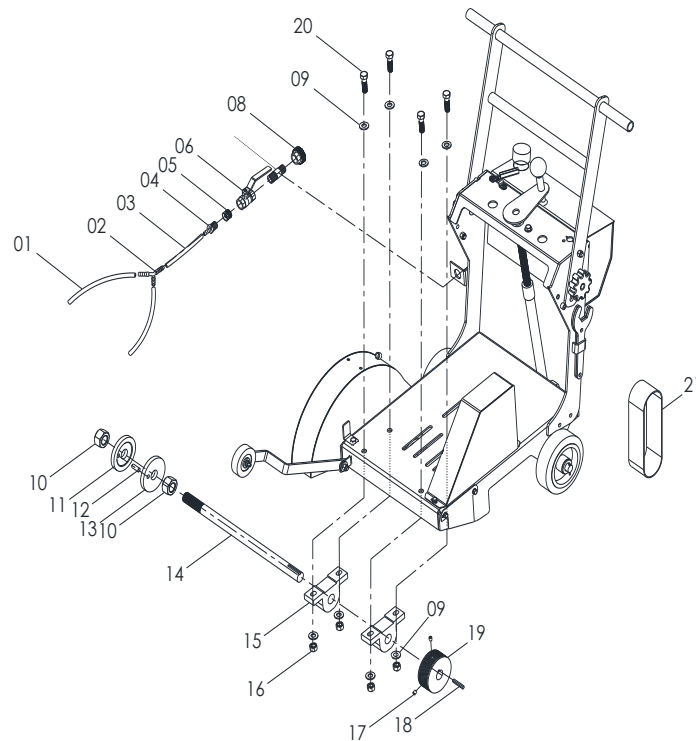

TCS-14

DEPTH CONTROL AND DEPTH LOCK CONTROL

N°	PART	DESCRIPTION	QTY
1	0000RF07RD	Ball Knob	1
2	0421CO01TE	Raise Screw	1
3	TOCH012400	Socket Screw, 1/2" x 4"	1
4	TOCD038112	Bolt HexHd, 3/8" x 1-1/2"	2
5	RNPX038GAL	Plain washer, 3/8"	4
6	TCCS038GAL	Lock nut, 3/8"	2
7	0421CO02TE	Raising Screw Tube	1
8	TCCS012GAL	Lock nut, 1/2"	1
9	TOCD012100	Bolt HexHd, 1/2" x 4-1/2"	1
10	0421CR02TE	Spacer	2
11	00CHPA2034	Pillow Block, 3/4"	1
12	0421CR01CR	Rear axle	1
13	RNPX034GAL	Plain Washer, 3/4"	10
14	0000RD06RD	Wheel 200/100mm	2
15	SC18112NOR	Cotter Pin, 1/8" x 1-1/2"	4
16	0000RD05RD	Wheel 4" x 2"	2
17	0421CO01CR	Axle Assembly	1

HANDLE GROUP

N°	PART	DESCRIPTION	QTY
1	0000RF01MA	Handle Grip	2
2	0421CO01MA	Handle	1
3	TCCS038GAL	Lock nut, 3/8"	2
4	0000RF02MA	Star Knob, 1/2"	2
5	RNPX012GAL	Plain Washer, 1/2"	6
6	TOCL012134	Carriage bolt, 1/2" x 1-3/4"	2
7	TOCH038100	Socket Screw, 3/8" x 1"	2

BLADE SHAFT AND WATER CONTROL GROUP

N°	PART	DESCRIPTION	QTY
1	0421RF02SA	Plastic hose 1/4" x 6"	2
2	0401RF01SA	"Y" connector 1/4"	1
3	0421RF01SA	Plastic hose 1/4" x 24"	1
4	0401RF03SA	Dowel 3/8"-1/4"	1
5	0000RF03TA	Reduction bushing 1/2"-3/8"	1
6	0000RF02TA	Water globe ball valve 1/2"	1
8	0000RF02TA	Swivel hose 3/4" garden hose female x 1/2" FNPT	1
9	RNPX012GAL	Plain washer, 1/2"	8
10	TCC1100GAL	LOCK NUT left, 1"	2
11	0400PL01CO	Loose collar	1
12	0401CR02CO	Pin	1
13	0400PL02CO	Tight collar	1
14	0421CR01FD	Kl plusblade SHAFT	1
15	00CHPI2100	Transmission pillow block 1"	2
16	TCCS012GAL	Lock nut, 1/2"	4
17	OPCR056056	Set screw, 5/16" x 5/16"	4
18	0400CU01CO	Key 1/4" x 2"	2
19	0421CR02FD	Pulley	2
20	TOCD012134	Bolt hexhd, 1/2" x 1-3/4"	4
21	0000BN10PK698	Belt 10pk698	1