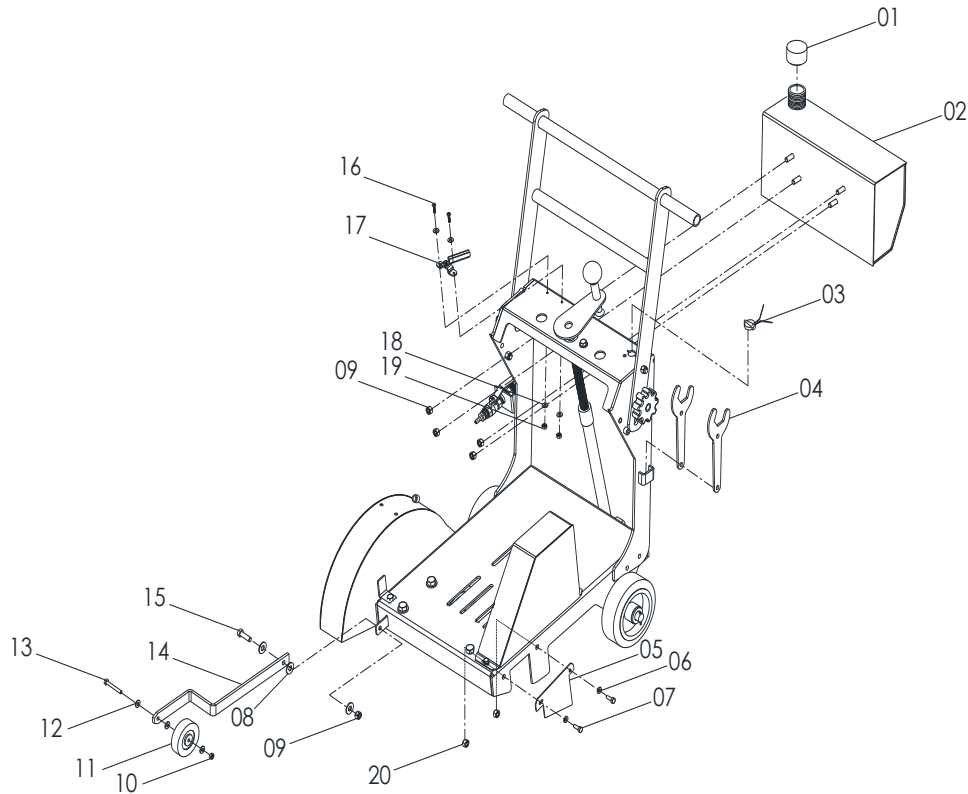

ACCESSORIES

N°	PART	DESCRIPTION	QTY
1	0402NY01TA	Water Tank cap	1
2	0421CO01TA	Water Tank	1
3	0000RF01SW	Switch Engine ON/OFF	1
4	0421PL02BC	Wrench	2
5	0421LA01CH	Shaft Guard	1
6	RNRX014GAL	Spring Washer, 1/4"	2
7	TOCD014034	Bolt HexHd, 1/4" x 1"	2
8	RNPX038GAL	Plain washer, 3/8"	3
9	TCCS038GAL	Lock nut, 3/8"	5
10	TCCS014GAL	Lock nut, 1/4"	1
11	0411LL01GC	Wheel 3" x 1"	1
12	RNPX014GAL	Plain washer, 1/4"	3
13	TOCD014200	Bolt HexHd, 1/4" x 2"	1
14	0421SO01GC	Cutter Guide	1
15	TOCD038100	Bolt HexHd, 3/8" x 2-1/2"	1
16	TOCP036100	Bolt, phillips round-pan, 3/16" x 1"	2
17	0000RF06TA	Throttle Control	1
18	RNPX036GAL	Plain washer, 3/16"	2
19	TCCS036GAL	Lock nut, 3/16"	2
20	TCCN014MAQ	Weld nut, 1/4"	2