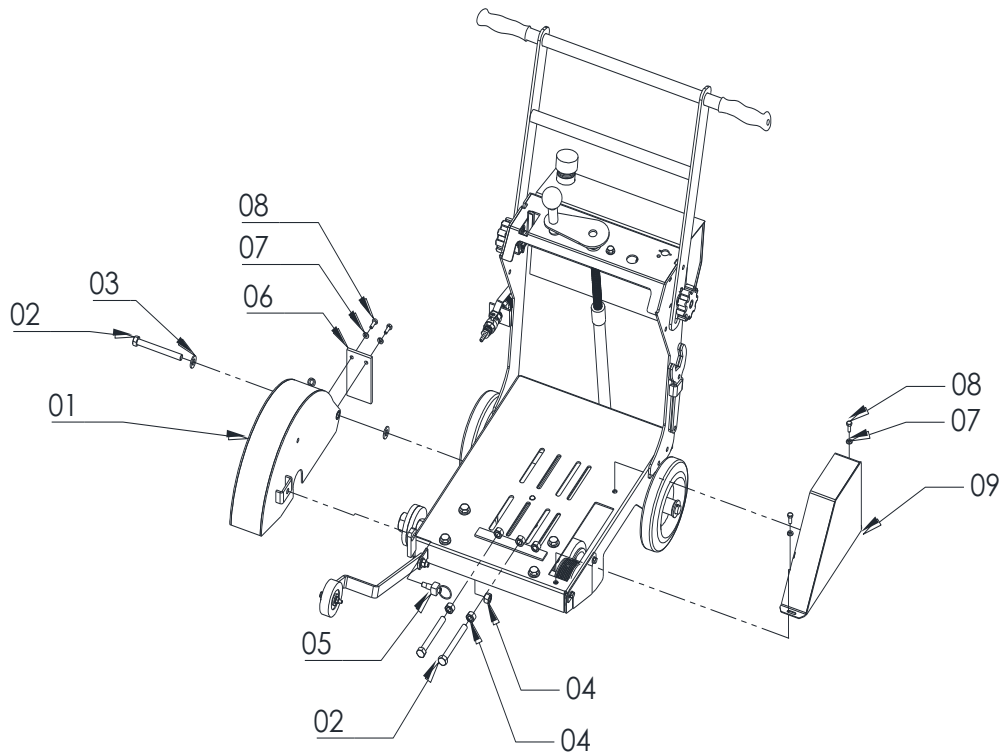

TCS-14

DEPTH CONTROL AND DEPTH LOCK CONTROL

N°	PART	DESCRIPTION	QTY
1	0000RF07RD	Ball Knob	1
2	0421CO01TE	Raise Screw	1
3	TOCH012400	Socket Screw, 1/2" x 4"	1
4	TOCD038112	Bolt HexHd, 3/8" x 1-1/2"	2
5	RNPX038GAL	Plain washer, 3/8"	4
6	TCCS038GAL	Lock nut, 3/8"	2
7	0421CO02TE	Raising Screw Tube	1
8	TCCS012GAL	Lock nut, 1/2"	1
9	TOCD012100	Bolt HexHd, 1/2" x 4-1/2"	1
10	0421CR02TE	Spacer	2
11	00CHPA2034	Pillow Block, 3/4"	1
12	0421CR01CR	Rear axle	1
13	RNPX034GAL	Plain Washer, 3/4"	10
14	0000RD06RD	Wheel 200/100mm	2
15	SC18112NOR	Cotter Pin, 1/8" x 1-1/2"	4
16	0000RD05RD	Wheel 4" x 2"	2
17	0421CO01CR	Axle Assembly	1

HANDLE GROUP

N°	PART	DESCRIPTION	QTY
1	0000RF01MA	Handle Grip	2
2	0421CO01MA	Handle	1
3	TCCS038GAL	Lock nut, 3/8"	2
4	0000RF02MA	Star Knob, 1/2"	2
5	RNPX012GAL	Plain Washer, 1/2"	6
6	TOCL012134	Carriage bolt, 1/2" x 1-3/4"	2
7	TOCH038100	Socket Screw, 3/8" x 1"	2

BLADE GUARD AND BELT GUARD

N°	PART	DESCRIPTION	QTY
01	0421CO01GD	TCS-14 blade guard	1
02	TOCD012412	Bolt hexhd, 1/2" x 4-1/2"	3
03	RNPX012GAL	Plain Washer, 1/2"	2
04	TCCN012GAL	Nut, 1/2"	3
05	O400CO01GD	Guard lock	1
06	0000RF02GD	Mud splasher	1
07	RNRX014GAL	Spring Washer, 1/4"	4
08	TOCD014100	Bolt hexhd, 1/4" x 1"	4
09	0421CO01GB	KI Plus belt guard	1