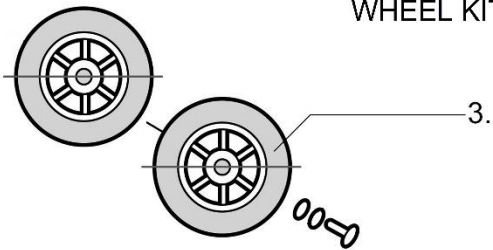

MAX MIX PARTS BREAKDOWN (KITS)

DRUM KIT

FRAME KIT

WHEEL KIT

1/3 HP 110V MOTOR

PEDESTAL

DRUM ASSEY					
ITEM	SKU #	PART #	DESCRIPTION	MMIX	PRICE LIST
1	MMIX DRUM	MMIX DRUM	MAX MIX DRUM KIT ASSEY	1	\$400.00

FRAME ASSEY					
ITEM	SKU #	PART #	DESCRIPTION	MMIX	PRICE LIST
2	MMIX FRAME	MMIX FRAME	MAX MIX FRAME KIT ASSEY	1	\$350.00

WHEEL KIT					
ITEM	SKU #	PART #	DESCRIPTION	MMIX	PRICE LIST
3	MMIX WHEELS	MMIX WHEELS	MAX MIX WHEELS SET (2)	1	\$70.00

MAX MIX MOTOR					
ITEM	SKU #	PART #	DESCRIPTION	MMIX	PRICE LIST
4	1/3 MOTOR	1/3 MOTOR	MAX MIX 1/3 HP ELECTRIC MOTOR ASSEMBLY 115V	1	\$465.00