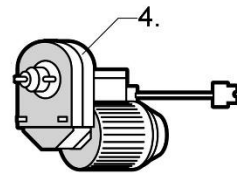

MAX MIX PARTS BREAKDOWN (KITS)

DRUM KIT

FRAME KIT

WHEEL KIT

1/3 HP 110V MOTOR

PEDESTAL

DRUM ASSEY					
ITEM	SKU #	PART #	DESCRIPTION	MMIX	PRICE LIST
1	MMIX DRUM	MMIX DRUM	MAX MIX DRUM KIT ASSEY	1	\$400.00

FRAME ASSEY					
ITEM	SKU #	PART #	DESCRIPTION	MMIX	PRICE LIST
2	MMIX FRAME	MMIX FRAME	MAX MIX FRAME KIT ASSEY	1	\$350.00