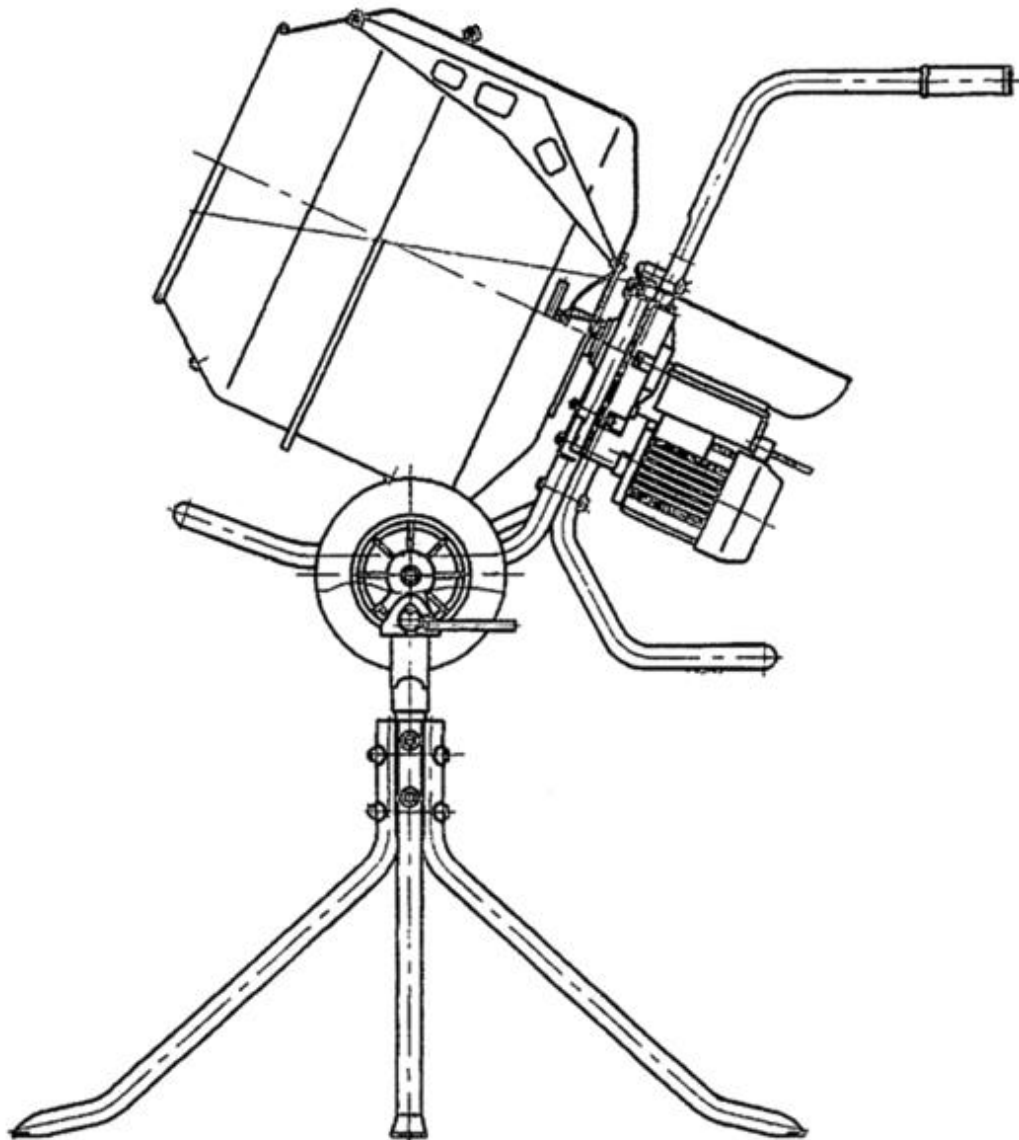

MAX MIX PARTS BREAKDOWN (KITS)

DRUM KIT

FRAME KIT

WHEEL KIT

1/3 HP 110V MOTOR

PEDESTAL

DRUM ASSEY					
ITEM	SKU #	PART #	DESCRIPTION	MMIX	PRICE LIST
1	MMIX DRUM	MMIX DRUM	MAX MIX DRUM KIT ASSEY	1	\$400.00

FRAME ASSEY					
ITEM	SKU #	PART #	DESCRIPTION	MMIX	PRICE LIST
2	MMIX FRAME	MMIX FRAME	MAX MIX FRAME KIT ASSEY	1	\$350.00

WHEEL KIT					
ITEM	SKU #	PART #	DESCRIPTION	MMIX	PRICE LIST
3	MMIX WHEELS	MMIX WHEELS	MAX MIX WHEELS SET (2)	1	\$70.00

MAX MIX MOTOR					
ITEM	SKU #	PART #	DESCRIPTION	MMIX	PRICE LIST
4	1/3 MOTOR	1/3 MOTOR	MAX MIX 1/3 HP ELECTRIC MOTOR ASSEMBLY 115V	1	\$465.00