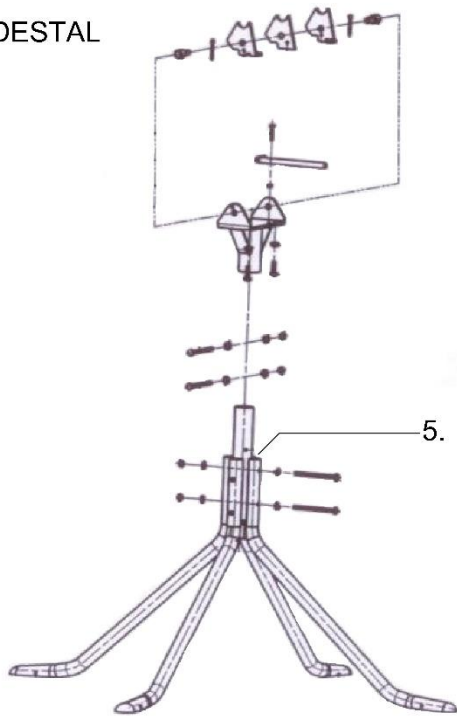

MAX MIX PARTS BREAKDOWN (KITS)

DRUM KIT

FRAME KIT

WHEEL KIT

1/3 HP 110V MOTOR

PEDESTAL

DRUM ASSEY					
ITEM	SKU #	PART #	DESCRIPTION	MMIX	PRICE LIST
1	MMIX DRUM	MMIX DRUM	MAX MIX DRUM KIT ASSEY	1	\$400.00

FRAME ASSEY					
ITEM	SKU #	PART #	DESCRIPTION	MMIX	PRICE LIST
2	MMIX FRAME	MMIX FRAME	MAX MIX FRAME KIT ASSEY	1	\$350.00

WHEEL KIT					
ITEM	SKU #	PART #	DESCRIPTION	MMIX	PRICE LIST
3	MMIX WHEELS	MMIX WHEELS	MAX MIX WHEELS SET (2)	1	\$70.00

MAX MIX MOTOR					
ITEM	SKU #	PART #	DESCRIPTION	MMIX	PRICE LIST
4	1/3 MOTOR	1/3 MOTOR	MAX MIX 1/3 HP ELECTRIC MOTOR ASSEMBLY 115V	1	\$465.00