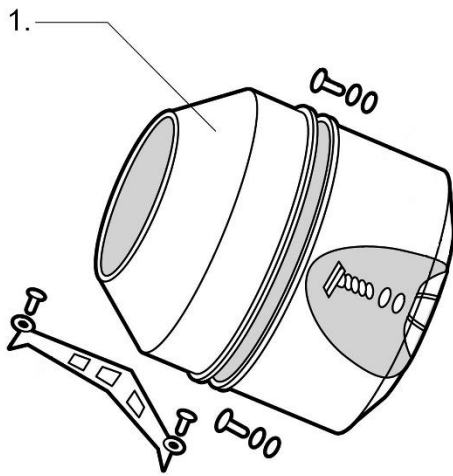

MAX MIX PARTS BREAKDOWN (KITS)

DRUM KIT

FRAME KIT

WHEEL KIT

1/3 HP 110V MOTOR

PEDESTAL

DRUM ASSEY					
ITEM	SKU #	PART #	DESCRIPTION	MMIX	PRICE LIST
1	MMIX DRUM	MMIX DRUM	MAX MIX DRUM KIT ASSEY	1	\$400.00

FRAME ASSEY					
ITEM	SKU #	PART #	DESCRIPTION	MMIX	PRICE LIST
2	MMIX FRAME	MMIX FRAME	MAX MIX FRAME KIT ASSEY	1	\$350.00