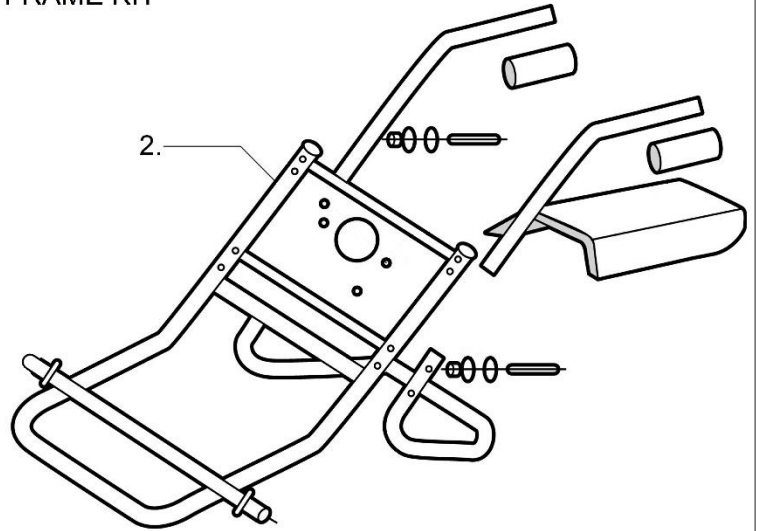

MAX MIX PARTS BREAKDOWN (KITS)

DRUM KIT

FRAME KIT

WHEEL KIT

1/3 HP 110V MOTOR

PEDESTAL

DRUM ASSEY					
ITEM	SKU #	PART #	DESCRIPTION	MMIX	PRICE LIST
1	MMIX DRUM	MMIX DRUM	MAX MIX DRUM KIT ASSEY	1	\$400.00

FRAME ASSEY					
ITEM	SKU #	PART #	DESCRIPTION	MMIX	PRICE LIST
2	MMIX FRAME	MMIX FRAME	MAX MIX FRAME KIT ASSEY	1	\$350.00