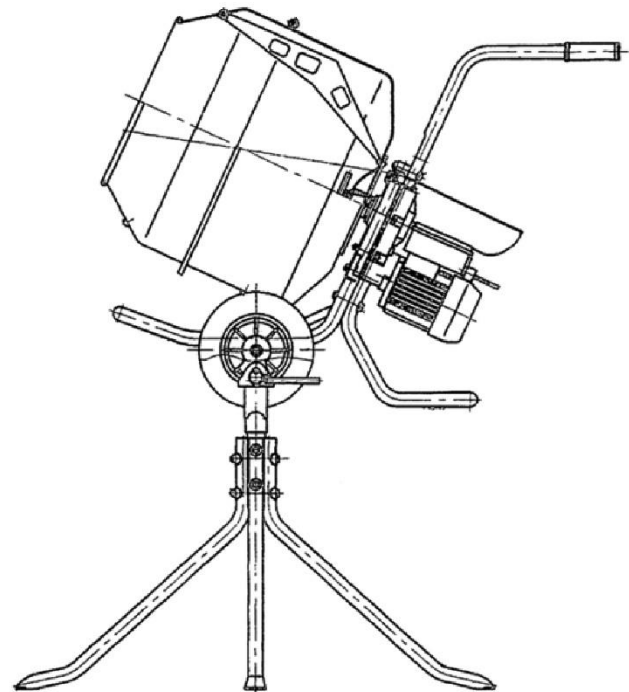

MAX MIX PARTS BREAKDOWN (KITS)

DRUM KIT

FRAME KIT

WHEEL KIT

1/3 HP 110V MOTOR

PEDESTAL

DRUM ASSEY					
ITEM	SKU #	PART #	DESCRIPTION	MMIX	PRICE LIST
1	MMIX DRUM	MMIX DRUM	MAX MIX DRUM KIT ASSEY	1	\$400.00

FRAME ASSEY					
ITEM	SKU #	PART #	DESCRIPTION	MMIX	PRICE LIST
2	MMIX FRAME	MMIX FRAME	MAX MIX FRAME KIT ASSEY	1	\$350.00

WHEEL KIT					
ITEM	SKU #	PART #	DESCRIPTION	MMIX	PRICE LIST
3	MMIX WHEELS	MMIX WHEELS	MAX MIX WHEELS SET (2)	1	\$70.00

MAX MIX MOTOR					
ITEM	SKU #	PART #	DESCRIPTION	MMIX	PRICE LIST
4	1/3 MOTOR	1/3 MOTOR	MAX MIX 1/3 HP ELECTRIC MOTOR ASSEMBLY 115V	1	\$465.00