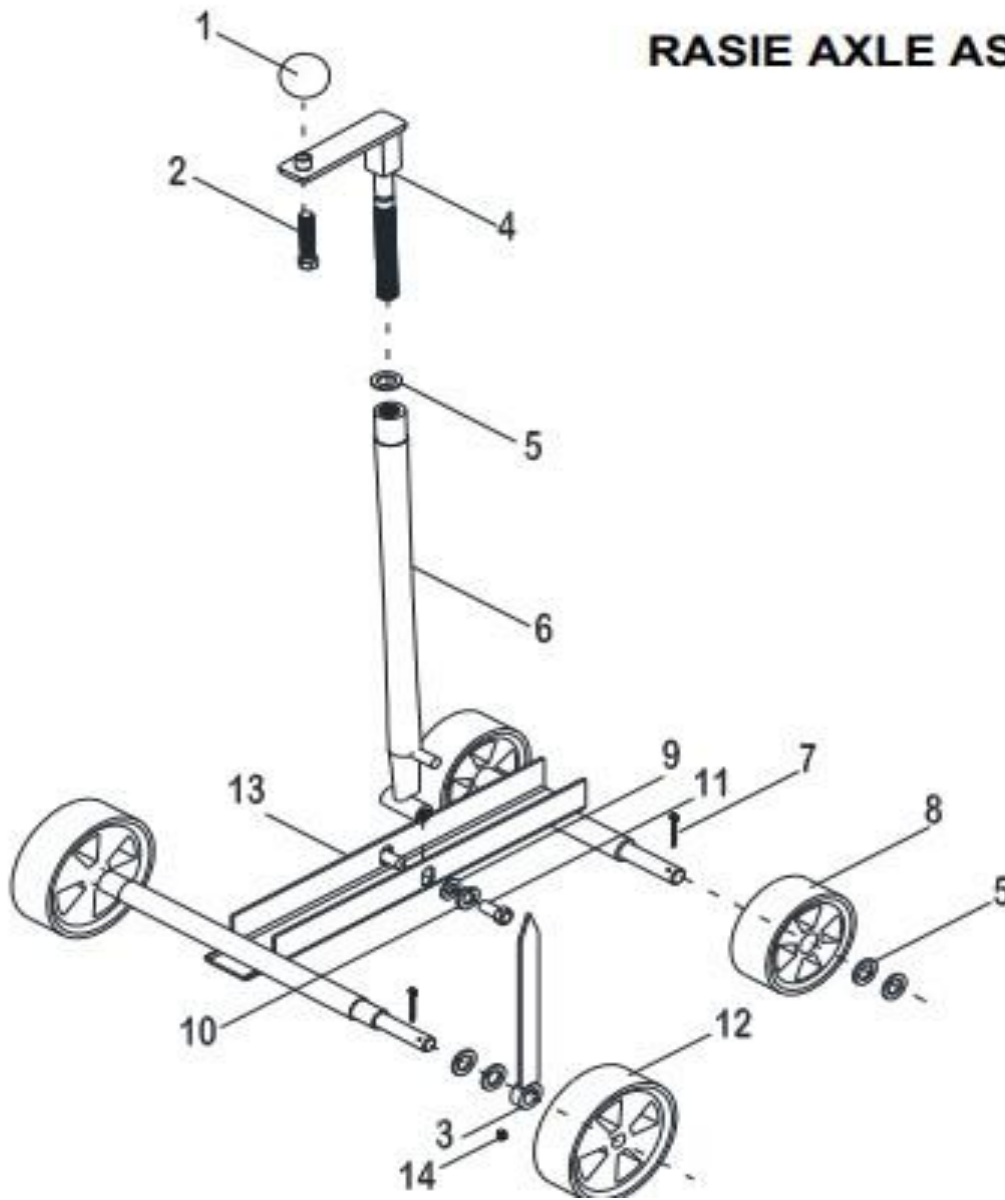

RASIE AXLE ASSEMBLY

RASISNG SCREW ASSEY					
ITEM	SKU #	PART #	DESCRIPTION	JCS	LISTPRICE
1	0000RF07RD	N/A	RAISE SCREW SAWS BALL KNOB	1	
2	TOCD012212	T104	HEX BOLT HD 1/2" X 2-1/2" - T104 - C146 - 226690	1	
3	0401CO02RD	N/A	JCS GUIDE SHAFT	1	
4	0400CO01TE	N/A	JCS RAISING SCREW TUBE	1	
5	RNPX034GAL	T108	PLAIN WASHER 3/4" X 1-1/2" - 174996 - T108 - 248277	9	
6	0401CO01TE	N/A	JCS RAISING SCREW TUBE	1	
7	SC18112NOR	T135	PIN COTTER, 1/8 X 1-1/2" - 135810 - 135790 - T135	4	
8	0000RD05RD	N/A	5" X 2" FRONT WHEEL JCS	2	
9	RNPX012NOR	N/A	PLAIN WASHER 1/2"	2	
10	RNRX012GAL	T112	SPRING WASHER 1/2" - C145 - 176250 - T568 - T112	2	
11	TOCD012100	226630	HEX BOLT HD, 1/2 X 1 - 226630	2	
12	0000RD06RD	N/A	6" X 2" REAR WHEEL MSM/JCS/JCST	2	
13	0401CO01RD	N/A	JCS AXLE ASSEMBLY	1	
14	OPFR056056	N/A	SET SCREW, 5/16 X 5/16	1