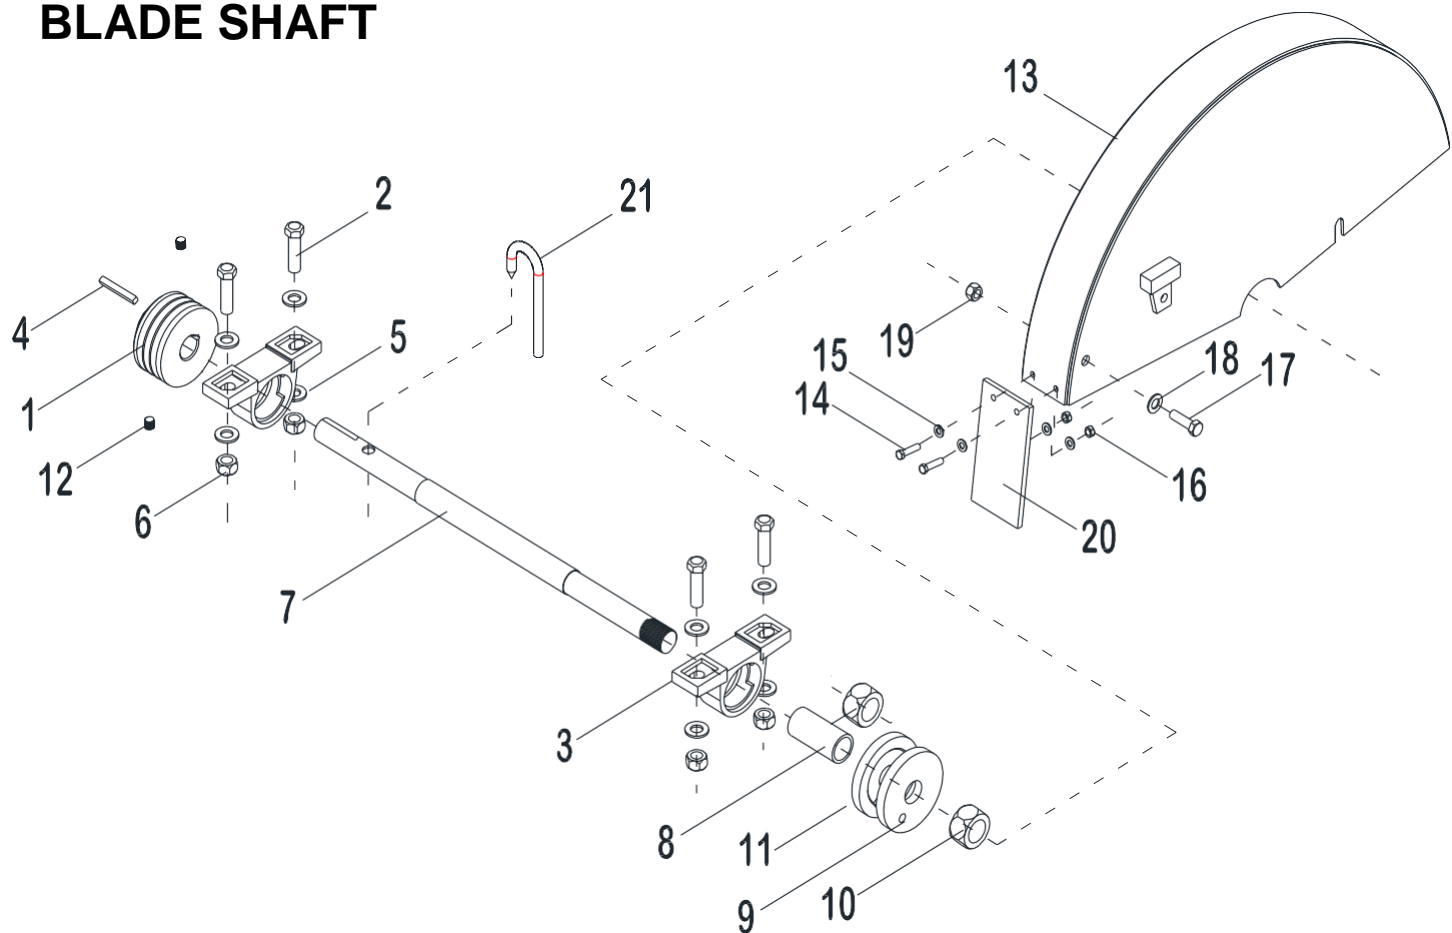

BLADE SHAFT

BLADE GUARD ASSEY					
ITEM	SKU #	PART #	DESCRIPTION	JCS	PRICE LIST
1	POFG3121003R	N/A	PULLEY 3-1/2 CAL 1 X 3 GROOVES (MSM) (JCS)	1	
2	TOCD012134	T189	HEX BOLT HD 1/2" X 1 3/4" - T189 - 226660	4	
3	00CHPI2100	T150	TRANSMISSION PILLOW BLOCK 1" - T150	2	
4	0400CU01CO	T144	KEY 1/4 X 2 - 432090 - 701025 - 0400CU01CO - T144	1	
5	RNPX012GAL	T105	PLAIN WASHER 1/2" - T105 - C172 - 174470	8	
6	TCCS012GAL	T106	HEX LOCK NUT 1/2" - T106 - 227854 - C304	4	
7	0400CR01CO	N/A	JCS BLADE SHAFT FITS SPACER 2-5/8" & 2 X HEX NUT 1"	1	
*8	0400TU01CO	N/A	JCS SAW BLADE ARBOR SPACER 2-5/8 (2019 VER. ONLY)	1 OP	
9	0400PL02CO	N/A	WASHER B W/PIN HOLE	1	
10	TCC1100GAL	N/A	LOCK NUT, 1" LEFT HAND (2 PER SAW ON 2020 VER.)	2	
11	0400PL01CO	N/A	WASHER A W/PIN	1	
12	OPFR056056	N/A	SET SCREW, 5/16 X 5/16	2	
13	0400CO01GD	N/A	JCS BLADE GUARD	1	
14	TOCD014100	N/A	HEX BOLT 1/4 X 1" NC	2	
15	RNPX014GAL	N/A	PLAIN WASHER, 1/4"	4	
16	TCCS014GAL	T159	LOCK NUT, 1/4 NC - T159	2	
17	TOCD038114	N/A	HEX BOLT HD, 3/8 X 1-1/4 HX GR5 - 226220 - 134990	1	
18	RNPX038GAL	T112	PLAIN WASHER 3/8" - T112 - C139 - 174986 - 701032	1	
19	TCCS038GAL	T114	HEX LOCK NUT 3/8" - 227830 - T114 - C142	1	
20	0000RF02GD	N/A	JCS MUD SPLASHER	1	
21	0418CR01FD	N/A	JCS "J" HOOK SHAFT LOCK	1