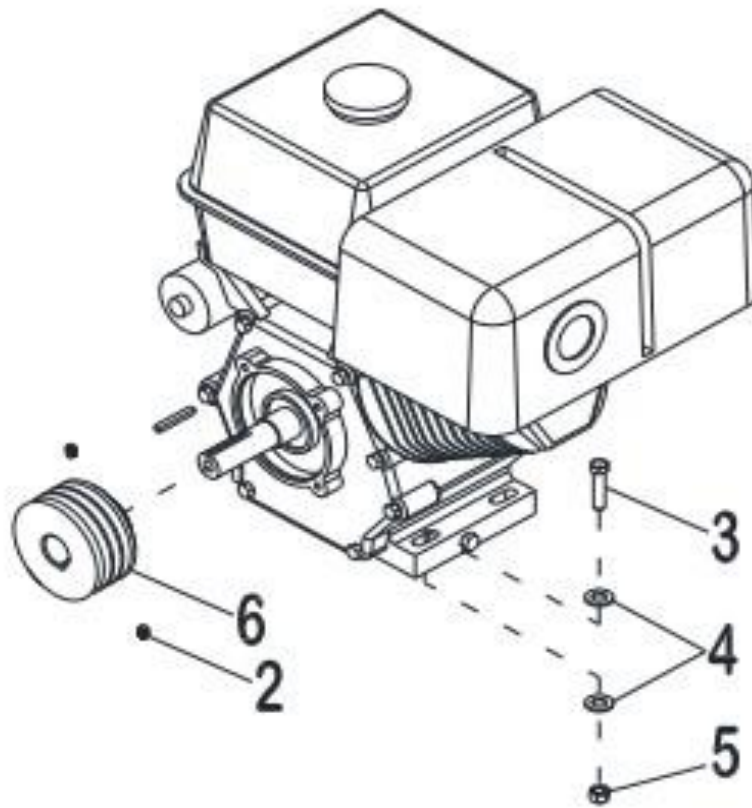

ENGINE

ITEM	SKU #	PART #	DESCRIPTION	JCS	LISTPRICE
1	202014M	N/A	HONDA ENGINE 13HP W/ CYCLON FILTER	1	
2	OPFR056056	N/A	SET SCREW, 5/16 X 5/16"	2	
3	TOCD038200	N/A	BOLT 3/8" X 2"	4	
4	RNPX038GAL	N/A	PLAIN WASHER 3/8"	8	
5	TCCS038GAL	N/A	LOCK NUT, 3/8"	4	
6	POFG3121003R	N/A	BLADE SHAFT PULLEY, 3-1/2" x 1" 3 GROVES	1	

Phone: 956-796-9411

Fax: 956-462-2500

service@btmequipment.com