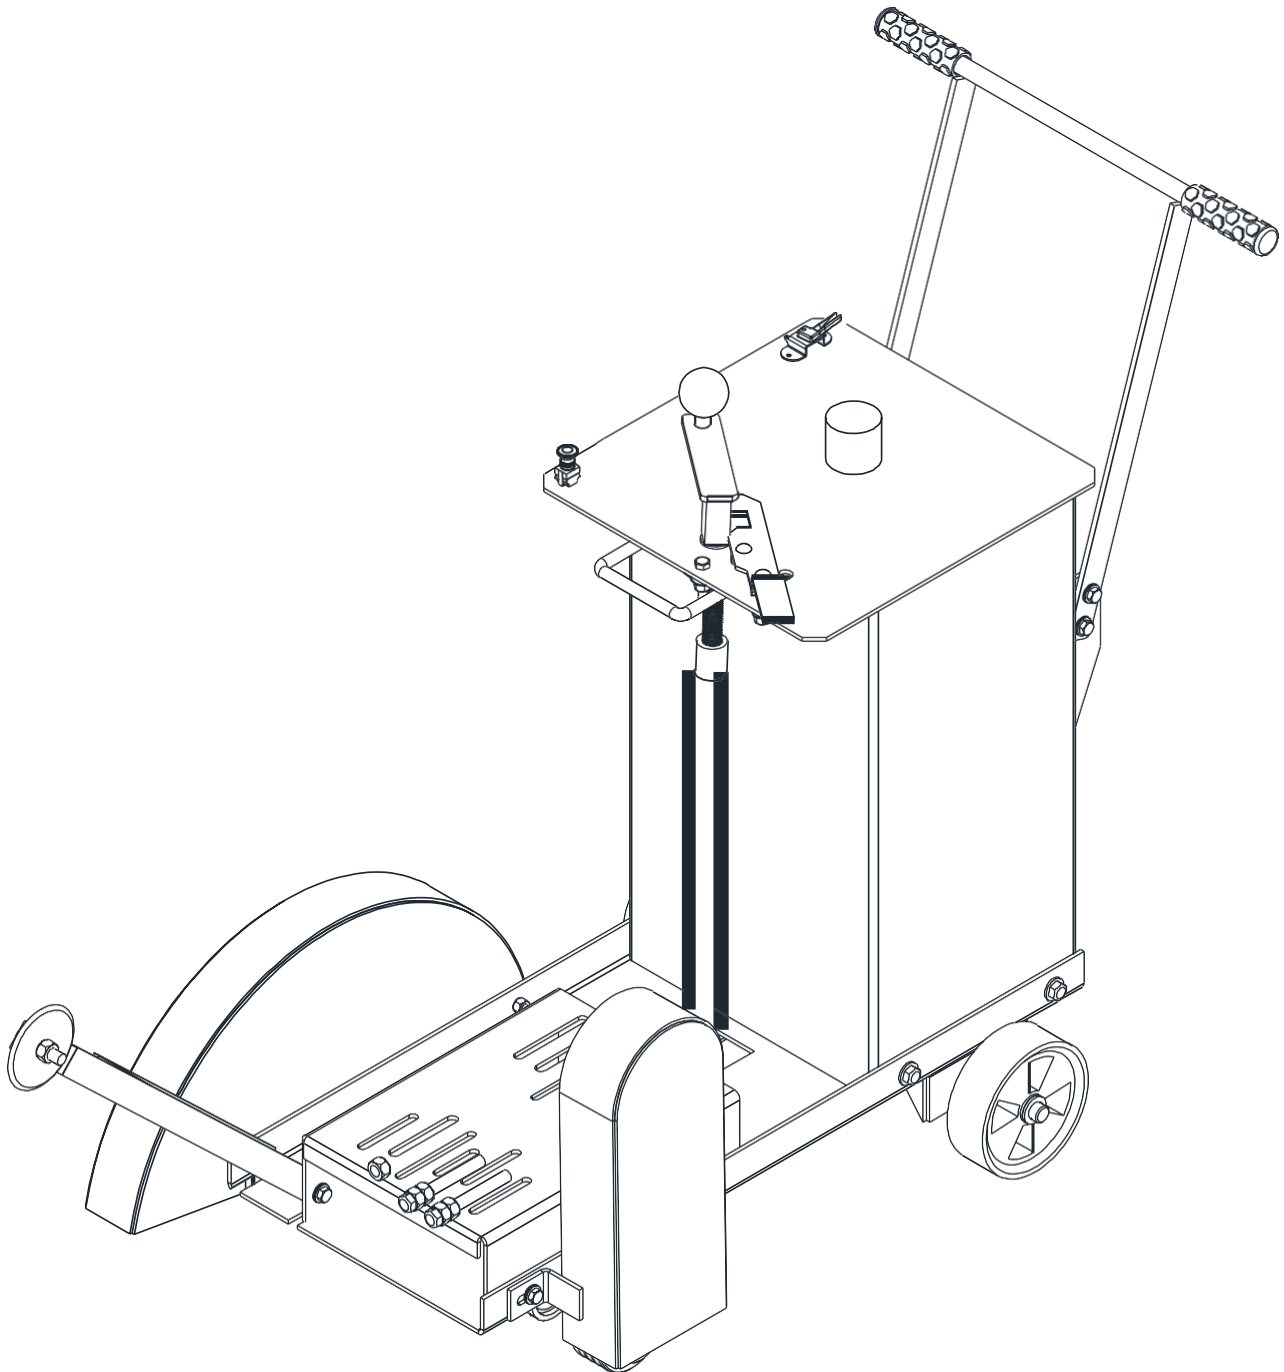

# CONCRETE SAW

## JCS 18"

# WATER TANK ASSEY

WATER TANK ASSEY					
ITEM	SKU #	PART #	DESCRIPTION	JCS	PRICE LIST
1	0401CO02TA	N/A	JCS WATER TANK (PART OF FRAME)	1	
2	0400CO01MA	N/A	JCS PUSH HANDLE W/GRIPS	1	
3	RNPX038GAL	T112	PLAIN WASHER 3/8" - T112 - C139 - 174986 - 701032	15	
4	TCCS038GAL	T114	HEX LOCK NUT 3/8" - 227830 - T114 - C142	8	
5	TOCD038114	226220	HEX BOLT HD, 3/8 X 1-1/4 HX GR5 - 226220 - 134990	4	
6	0000RF01TA	N/A	ELBOW FITTING 90 DEG 1/2"	1	
7	0000RF02TA	N/A	WATER GLOBE BALL VALVE 1/2"	1	
8	0000RF03TA	N/A	REDUCTION BUSHING 1/2" - 3/8"	1	
9	0401RF03SA	N/A	DOWEL 3/8 - 1/4"	1	
10	0401RF01SA	N/A	"Y" CONNECTOR 1/4" NYLON	1	
11	0401RF02SA	N/A	PLASTIC HOSE 1/4" X 6"	1	
12	0400CO01FR	N/A	JCS/JCST RAISE SCREW BREAK	1	
13	TOCD038112	T176	HEX BOLT 3/8" X 1-1/2" - T176 - C141 - 226230	1	
14	00CHPA2034	N/A	PILLOW BLOCK 3/4"	1	
15	RNPX038GAL	T112	PLAIN WASHER 3/8" - T112 - C139 - 174986 - 701032	2	
16	0402NY01TA	N/A	WATER TANK CAP 2"	1	
17	0000RF01FR	N/A	SPRING 3/8" x 1"	1	
18	TOCP036034	N/A	FILLISTER BOLT, 3/16" X 3/4"	2	
19	RNPX036GAL	N/A	PLAIN WASHER, 3/16"	2	
20	TCCS036GAL	N/A	HEX LOCK NUT, 3/16"	2	
21	0401RF04SA	N/A	PLASTIC HOSE 1/4" X 18"	2	
22	RNPX012GAL	T105	PLAIN WASHER 1/2" - T105 - C172 - 174470	2	
23	0000RF06TA	N/A	THROTTLE CONTROL 35" JCS	1	
23	0401RF01AR	N/A	JCS THROTTLE ASSEY TRIGGER & CABLE	1	
24	0000RF01MA	CG0100	ALL SAWS HANDLE GRIPS	2	
25	0200KI01GA	T195-1	ENGINE N.O KILL SWITCH <b>RED</b> (NO HARNESS) - 816769AS - 112500	1	
25*	0200KI01GA	T193	ENGINE KILL SWITCH ASSEY <b>RED</b> (WITH HARNESS) 701007 - T193	1	