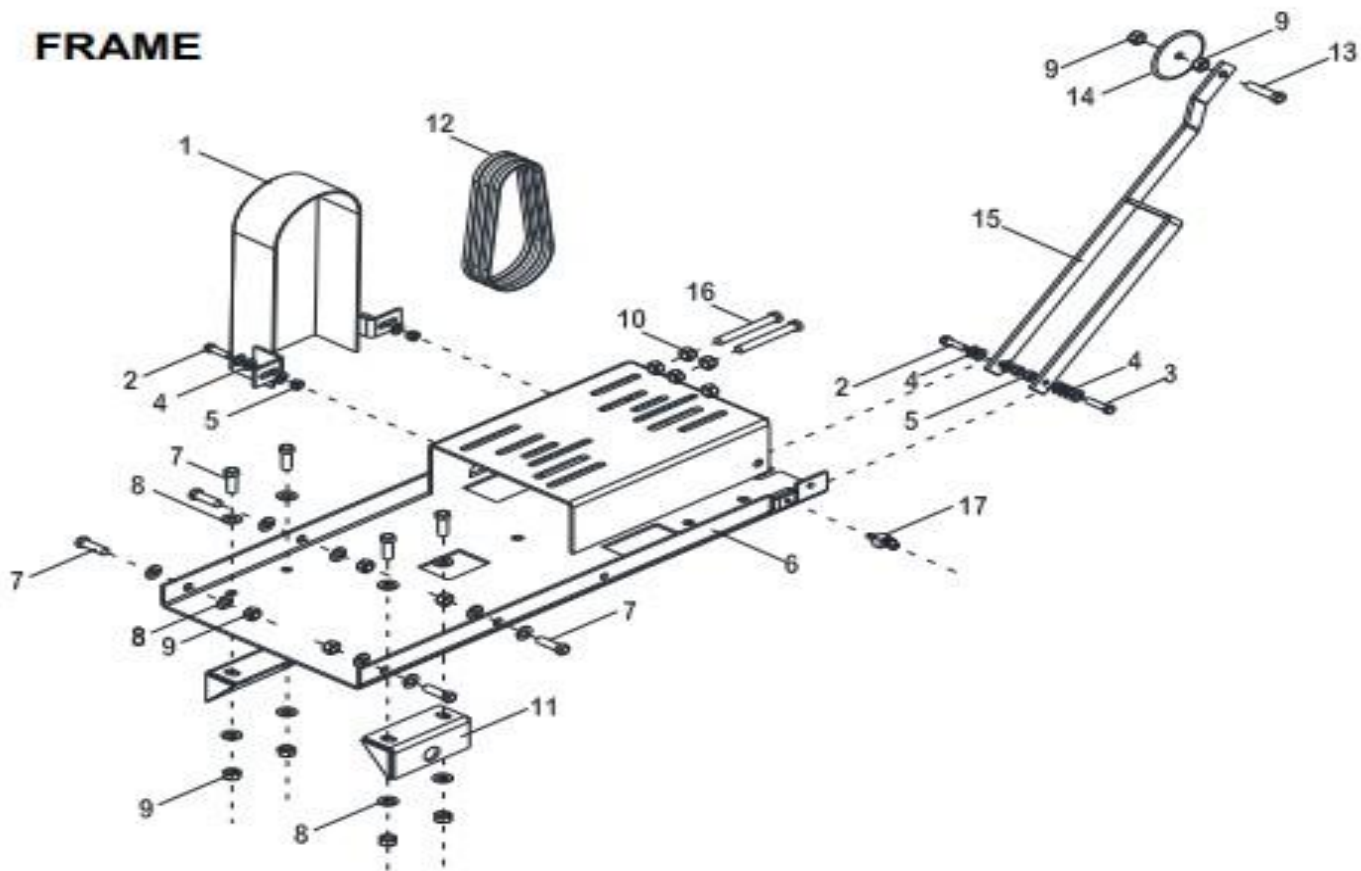

FRAME

ENGINE MOUNT ASSEY					
ITEM	SKU #	PART #	DESCRIPTION	JCS	LISTPRICE
1	0400CO01GB	N/A	JCS BELT GUARD	1	
2	TOCD038114	226220	HEX BOLT HD, 3/8 X 1-1/4 HX GR5 - 226220 - 134990	3	
3	TOCD038112	T176	HEX BOLT 3/8" X 1-1/2" - T176 - C141 - 226230	1	
4	RNPX038GAL	T112	PLAIN WASHER 3/8" - T112 - C139 - 174986 - 701032	13	
5	TCCS038GAL	T114	HEX LOCK NUT 3/8" - 227830 - T114 - C142	4	
6	0400CO01CH	N/A	JCS PLUS FRAME	1	
7	TOCD012112	C303	HEX BOLT HD GR5 1/2" X 1-1/2" - 226650 - C303	8	
8	RNPX012GAL	T105	PLAIN WASHER 1/2" - T105 - C172 - 174470	16	
9	TCCS012GAL	T106	HEX LOCK NUT 1/2" - T106 - 227854 - C304	10	
10	TCCN012GAL	N/A	HEX LOCK NUT 1/2" - T190 - C178	2	
11	0400CO02RD	N/A	JCS/JCST PILLOW BLOCK BRACKET	2	
12	0000BN3VX335	N/A	BELT-V 3VX335 JCS SAW PLUS 33")	3	
13	TOCD012200	N/A	HEX BOLT HD 1/2" X 2" HX GR.5 NC BLK - 226670	1	
14	0400PL01GC	N/A	JCS BLADE GUIDE	1	
15	0400CO01GC	N/A	JCS CUTTER GUIDE	1	
16	TOCD012400	N/A	HEX BOLT GR5 1/2 X 4 - 401006	2	
17	0418CO01GD	N/A	JCS SUPER GUARD LOCK PIN	1