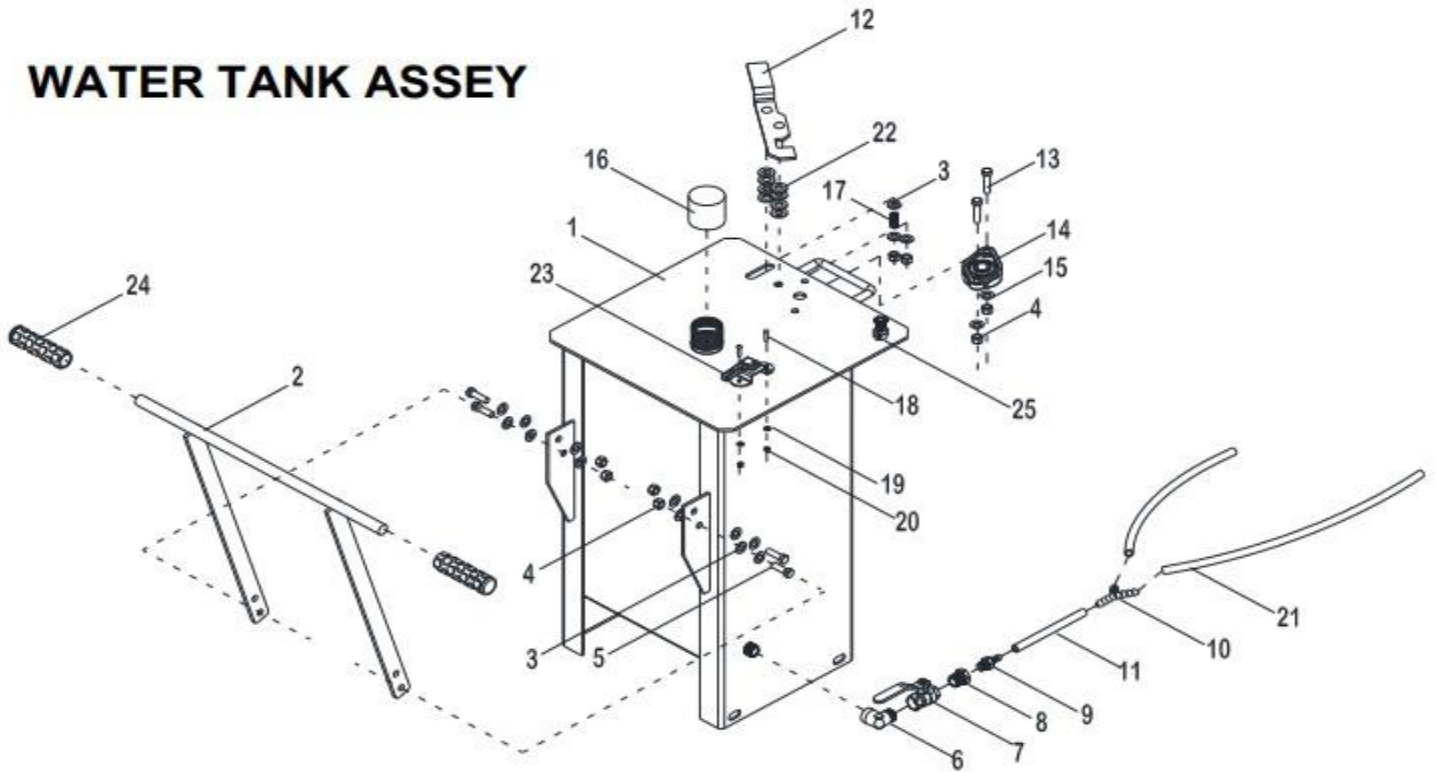

# WATER TANK ASSEY

WATER TANK ASSEY					
ITEM	SKU #	PART #	DESCRIPTION	JCS	PRICE LIST
1	0401CO02TA	N/A	JCS WATER TANK (PART OF FRAME)	1	
2	0400CO01MA	N/A	JCS PUSH HANDLE W/GRIPS	1	
3	RNPX038GAL	T112	PLAIN WASHER 3/8" - T112 - C139 - 174986 - 701032	15	
4	TCCS038GAL	T114	HEX LOCK NUT 3/8" - 227830 - T114 - C142	8	
5	TOCD038114	226220	HEX BOLT HD, 3/8 X 1-1/4 HX GR5 - 226220 - 134990	4	
6	0000RF01TA	N/A	ELBOW FITTING 90 DEG 1/2"	1	
7	0000RF02TA	N/A	WATER GLOBE BALL VALVE 1/2"	1	
8	0000RF03TA	N/A	REDUCTION BUSHING 1/2" - 3/8"	1	
9	0401RF03SA	N/A	DOWEL 3/8 - 1/4"	1	
10	0401RF01SA	N/A	"Y" CONNECTOR 1/4" NYLON	1	
11	0401RF02SA	N/A	PLASTIC HOSE 1/4" X 6"	1	
12	0400CO01FR	N/A	JCS/JCST RAISE SCREW BREAK	1	
13	TOCD038112	T176	HEX BOLT 3/8" X 1-1/2" - T176 - C141 - 226230	1	
14	00CHPA2034	N/A	PILLOW BLOCK 3/4"	1	
15	RNPX038GAL	T112	PLAIN WASHER 3/8" - T112 - C139 - 174986 - 701032	2	
16	0402NY01TA	N/A	WATER TANK CAP 2"	1	
17	0000RF01FR	N/A	SPRING 3/8" x 1"	1	
18	TOCP036034	N/A	FILLISTER BOLT, 3/16" X 3/4"	2	
19	RNPX036GAL	N/A	PLAIN WASHER, 3/16"	2	
20	TCCS036GAL	N/A	HEX LOCK NUT, 3/16"	2	
21	0401RF04SA	N/A	PLASTIC HOSE 1/4" X 18"	2	
22	RNPX012GAL	T105	PLAIN WASHER 1/2" - T105 - C172 - 174470	2	
23	0000RF06TA	N/A	THROTTLE CONTROL 35" JCS	1	
23	0401RF01AR	N/A	JCS THROTTLE ASSEY TRIGGER & CABLE	1	
24	0000RF01MA	CG0100	ALL SAWS HANDLE GRIPS	2	
25	0200KI01GA	T195-1	ENGINE N.O KILL SWITCH <b>RED</b> (NO HARNESS) - 816769AS - 112500	1	
25*	0200KI01GA	T193	ENGINE KILL SWITCH ASSEY <b>RED</b> (WITH HARNESS) 701007 - T193	1	