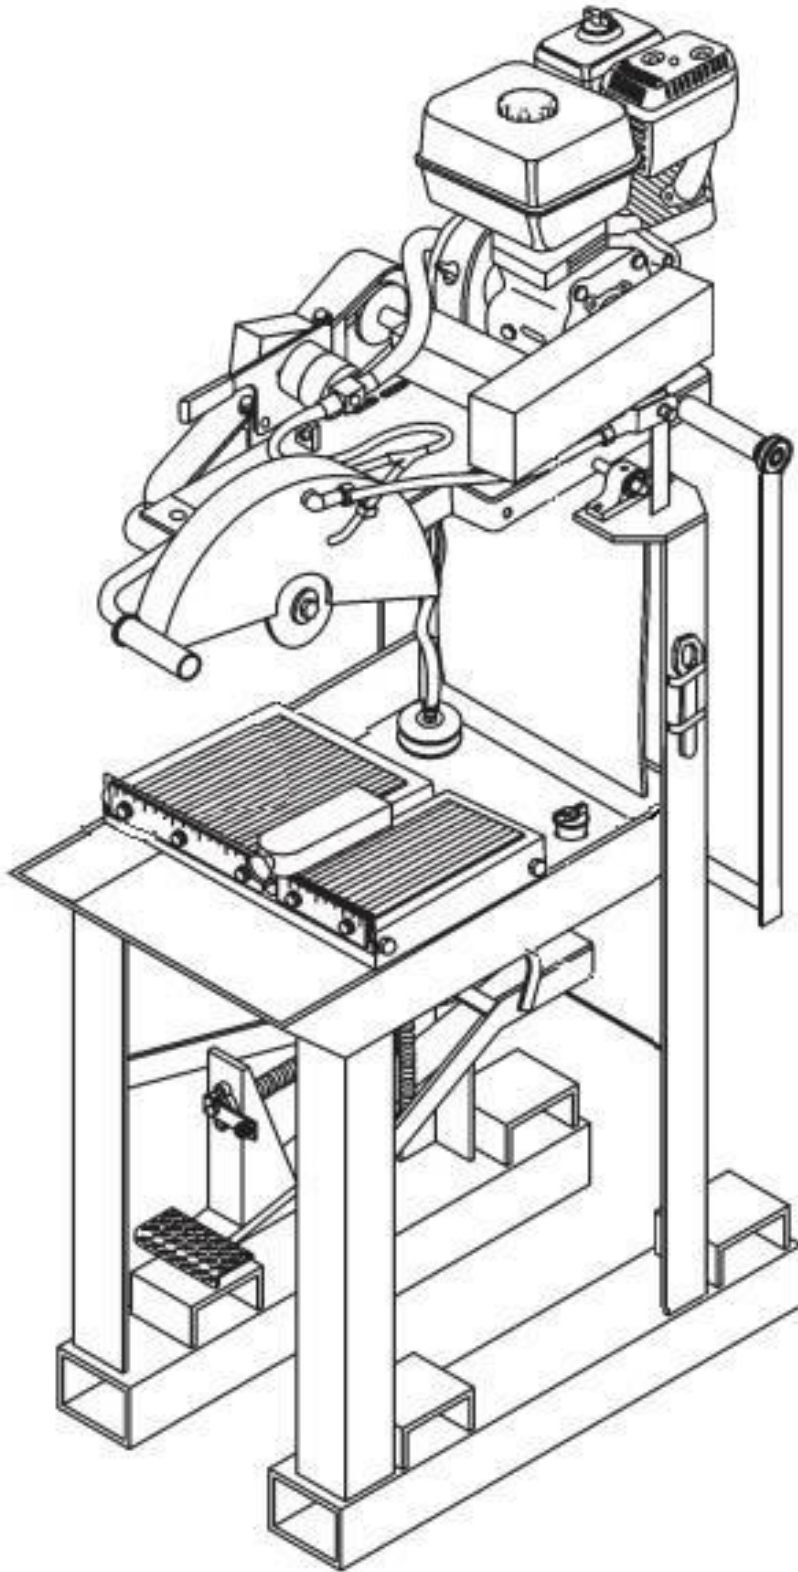

BBS20 MASONRY SAW

PARTS BREAKDOWN (LIST PRICE)

CART ASSEY					
ITEM	SKU #	PART #	DESCRIPTION	BBS20	LISTPRICE
1	TOCD056134	119810	HEX BOLT HD, 5/16" X 1-3/4" - 119810	4	
2	RNPX056GAL	174990	PLAIN WASHER, 5/16 ID X 3/4 OD FL ZP - 174990	16	
3	TCCS056GAL	T148	HEX LOCK NUT 5/16" - T148 - 227821	4	
4	0414NY01CR	D-1796	BBS20 1-1/4" STEEL BALL BEARING WHEEL D-1796	4	
5	0414HN01CR	BBS001	RUBBER V-RIB (15" X 12") - BBS001	1	
6	0414HN02CR	BBS002	RUBBER V-RIB (6-3/4" X 12") - BBS002	1	
7	0414MD01CR	BBS003	BBS20 CART WOOD INSERT - BBS003	1	
8	0414CO01CR	BBS004	BBS20 CONVEYOR CART- - BBS004	1	
9	0414CO01EF	BBS005	BBS20 CART CONVEYOR ASSEMBLY W/ WHEELS - - BBS005	1	

TRAY ASSEY					
ITEM	SKU #	PART #	DESCRIPTION	BBS20	LISTPRICE
1	TOCD014100	TOCD014100	HEX BOLT 1/4 X 1" NC	5	
2	0414HN01CA	BBS006	BBS20 SPLASH CURTAIN	1	
3	0414SO01CA	BB2007	BBS20 SPLASH CURTAIN SUPPORT	1	
4	RNPX014GAL	BB2008	PLAIN WASHER 1/4" (GALVANIZED)	5	
5	TCCS014GAL	T159	LOCK NUT, 1/4 NC - T159	5	
6	0414LA01CA	BB2009	BBS20 9/16" GUARD BLADE WRENCH	1	
7	0414RF01CA	37036704	DRAIN EXPANSION PLUG 2" (37036704)	1	

ENGINE MOUNT ASSEY					
ITEM	SKU #	PART #	DESCRIPTION	BBS20	LISTPRICE
1	TOCD038112	T176	HEX BOLT 3/8" X 1-1/2" - T176 - C141 - 226230	4	
2	RNPX038GAL	T112	PLAIN WASHER 3/8" - T112 - C139 - 174986 - 701032	10	
3	RNRX038GAL	T113	LOCK WASHER 3/8 T113 - C144 -176230	4	
4	0414PL01BM	BBS010	BBS20 ENGINE MOUNT PLATE	1	
5	TOCD038134	C527	HEX BOLT HD, 3/8 X 1-3/4 - 226240	4	
6	TCCS038GAL	T114	HEX LOCK NUT 3/8" - 227830 - T114 - C142	6	
7	0414CO01BM	BBS011	BBS20 BELT TIGHTENER	2	
*8	202014M	202014M	HONDA GX390 W/CYLONE FILTER	1	