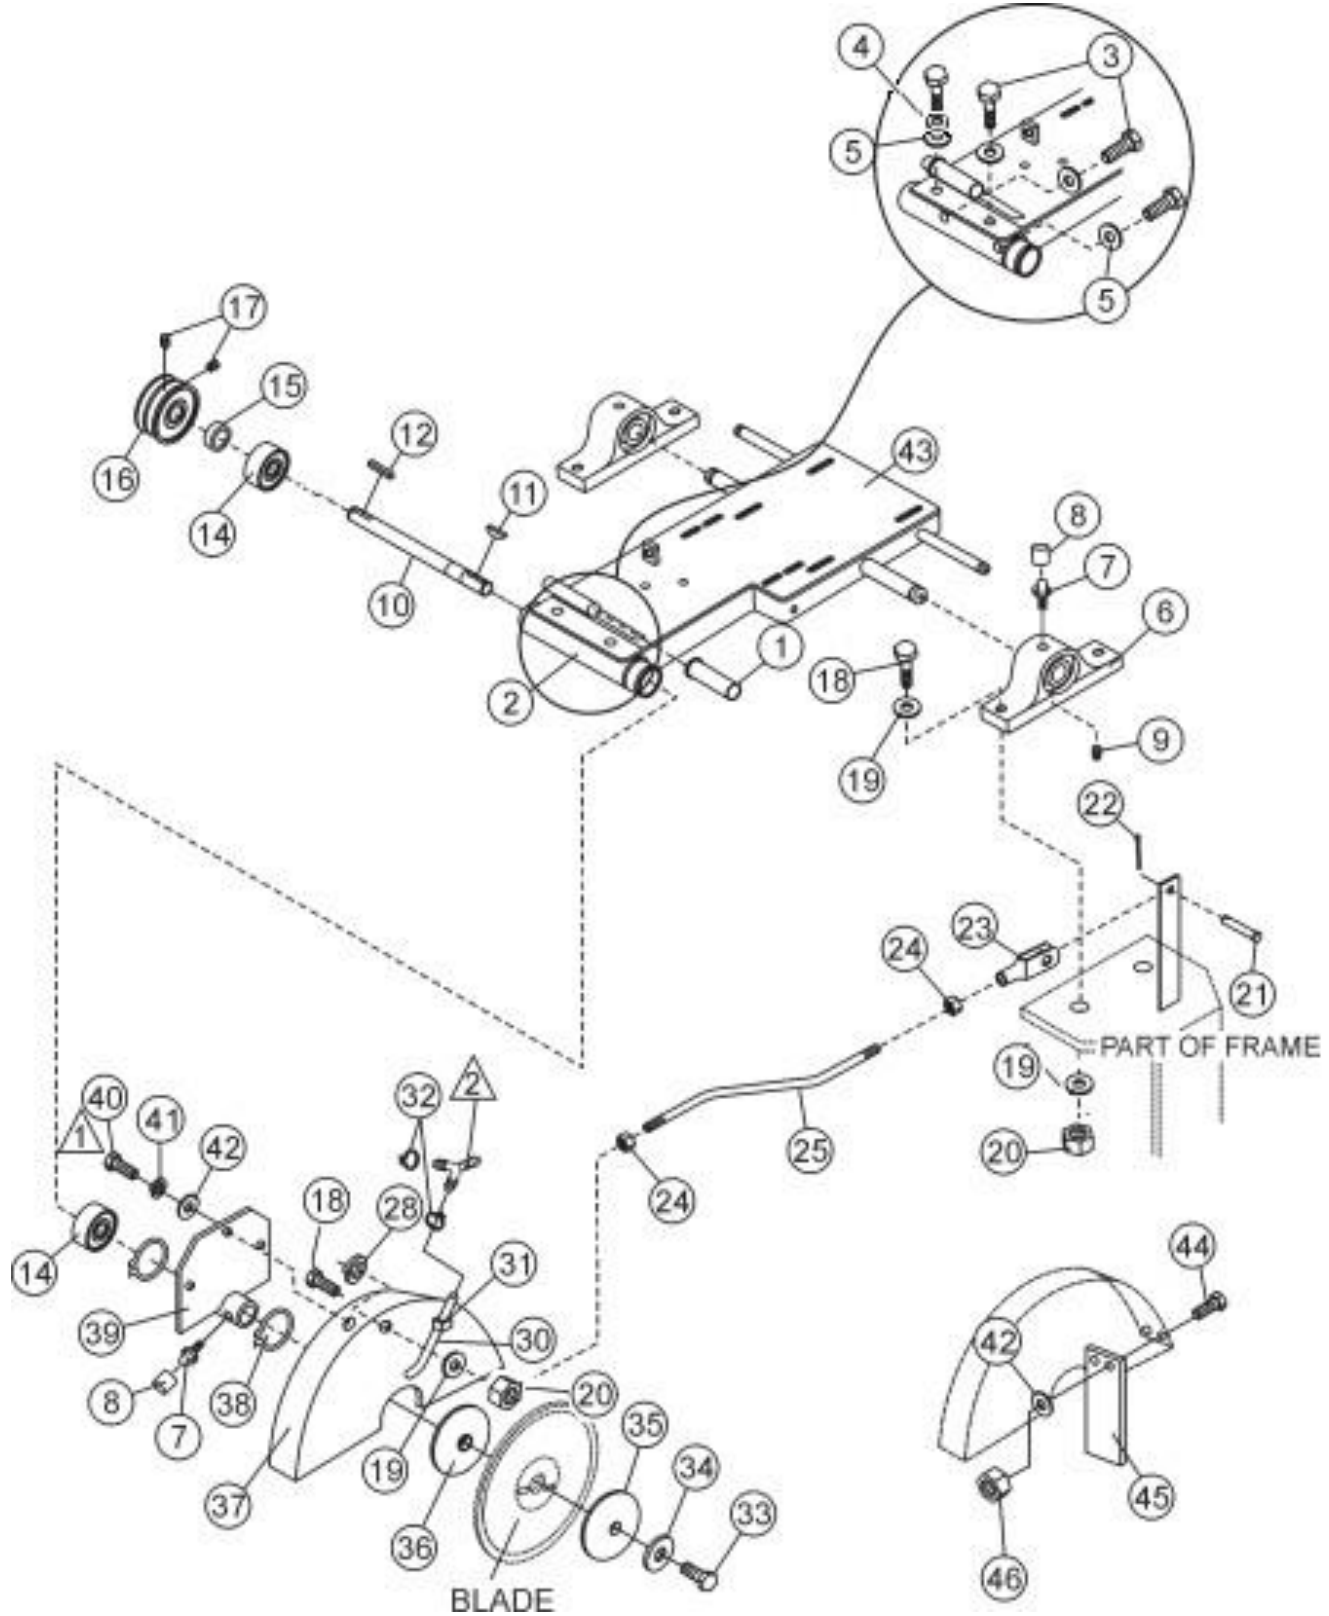

SPINDLE BLADE ASSEY					
ITEM	SKU #	PART #	DESCRIPTION	BBS20	LISTPRICE
1	0000RF01RJ	T166	CONTROL & DUMPING HANDLE GRIPS - 139350 - T166 (ROUND)	1	
2	0414BH01CO	BBS046	BBS20 TUBE SPINDLE ASSAY W/FITTING	1	
3	TOCD056100	TOCD056100	HEX BOLT, 5/16-18 X 1 HX GR2 CP NC - 225980	4	
4	RNRX056GAL	RNRX056GAL	SPRING WASHER, 5/16" - 176220	4	
5	RNPX056GAL	RNPX056GAL	PLAIN WASHER, 5/16 ID X 3/4 OD FL ZP - 174990	4	
6	00CHPI2100	T150	PILLOW BLOCK, 1" (INCLUDES 7,8 Y 9)	2	
7	0000GRH200	C155	FTG, GREASE ST 1/8 NPT - 110680 - C155	1	
8	N/A	BBS063	GREASE FITTING CAP, (INCLUDED ON 0000GRH200)	3	
9	N/A	BBS064	SET SCREW, PILLOW BLOCK (INCLUDED ON 0414CH01CO)	2	
10	0414CR01CO	BBS047	BBS20 SHAFT SPINDLE 3/4" x 11-7/8"	1	
11	0414CC01CO	BBS048	BBS20 KEY 3/16 X 1"	1	
12	0414CC02CO	BBS049	KEY 3/16 X 1-1/4"	1	
14	0414RF01CO	5204RS	BBS20 BEARING 5204RS	2	
15	0414CR02CO	BBS050	BBS20 JACKSHAFT SPACER 1/2"	1	
16	POCR3180342R	0414CR03CO	PULLEY SPINDLE 3-1/8" O.D. CAL 3/4" GAS & ELECTRIC	1	
17	OPFR014014	OPFR014014	SET SCREW, 1/4"	2	
18	TOCD038134	C527	HEX BOLT HD, 3/8 X 1-3/4 - 226240	5	
19	RNPX038GAL	T112	PLAIN WASHER 3/8" - T112 - C139 - 174986 - 701032	5	
20	TCCS038GAL	T114	HEX LOCK NUT 3/8" - 227830 - T114 - C142	5	
21	0414CR04CO	BBS051	PIN, CLEVIS 3/8 X 1-1/8 IN	1	
22	CHA 316 2	T111	PIN COTTER, 3/16 X 2" - T111 - SC3116200GAL	1	
23	0414RF01GD	BBS052	CONNECTING ADJUSTABLE YOKE ROD	1	
24	TCCN038GAL	T410	HEX NUT 3/8 NC - T410 - C142 - 227814	2	
25	0414CR01GD	BBS053	BBS20 BLADE GUARD TIE ROD	1	
28	RNRX038GAL	RNRX038GAL	LOCK WASHER, 3/8"	2	
30	0414RF02GD	BBS054	BLADE COOLER HOSE 1/4"	2	
31	0414RF03GD	BBS055	CLAMP HOSE, BLADE GUARD	2	
32	0414RF04GD	BBS056	CLAMP HOSE	2	
33	TOFD038114	TOFD038114	HEX BOLT, 3/8" x 1-1/4" NF	1	
34	RNRX038GAL	T113	LOCK WASHER 3/8 T113 - C144 -176230	1	
35	0414CR05CO	BBS057	BBS20 OUTER FLANGE	1	
36	0414CR06CO	BBS058	BBS20 INNER FLANGE	1	
37	0414CO01GD	BBS059	BBS20 BLADE GUARD ASSAY	1	
38	0414RF05GD	BBS060	SNAP RING	2	
39	0414CO02GD	BBS061	BBS20 MOUNTING PLATE, BLADE GUARD	1	
40	TOCD014112	TOCD014112	HEX BOLT 1/4" X 1-1/2"	3	
41	RNRX014GAL	RNRX014GAL	LOCK WASHER, 1/4"	3	
42	RNPX014GAL	RNPX014GAL	PLAIN WASHER 1/4" (GALVANIZED)	5	
43	0414CO02BM	BBS062	BBS20 MOTOR PLATE ASSAY W/WELDED HANDLE & GRIP	1	
44	TOCD014100	TOCD014100	HEX BOLT 1/4 X 1" NC	2	
45	0414HN01GD	0414HN01GD	BBS20 SPLASH SHIELD	1	
46	TCCS014GAL	T159	LOCK NUT, 1/4 NC - T159	1