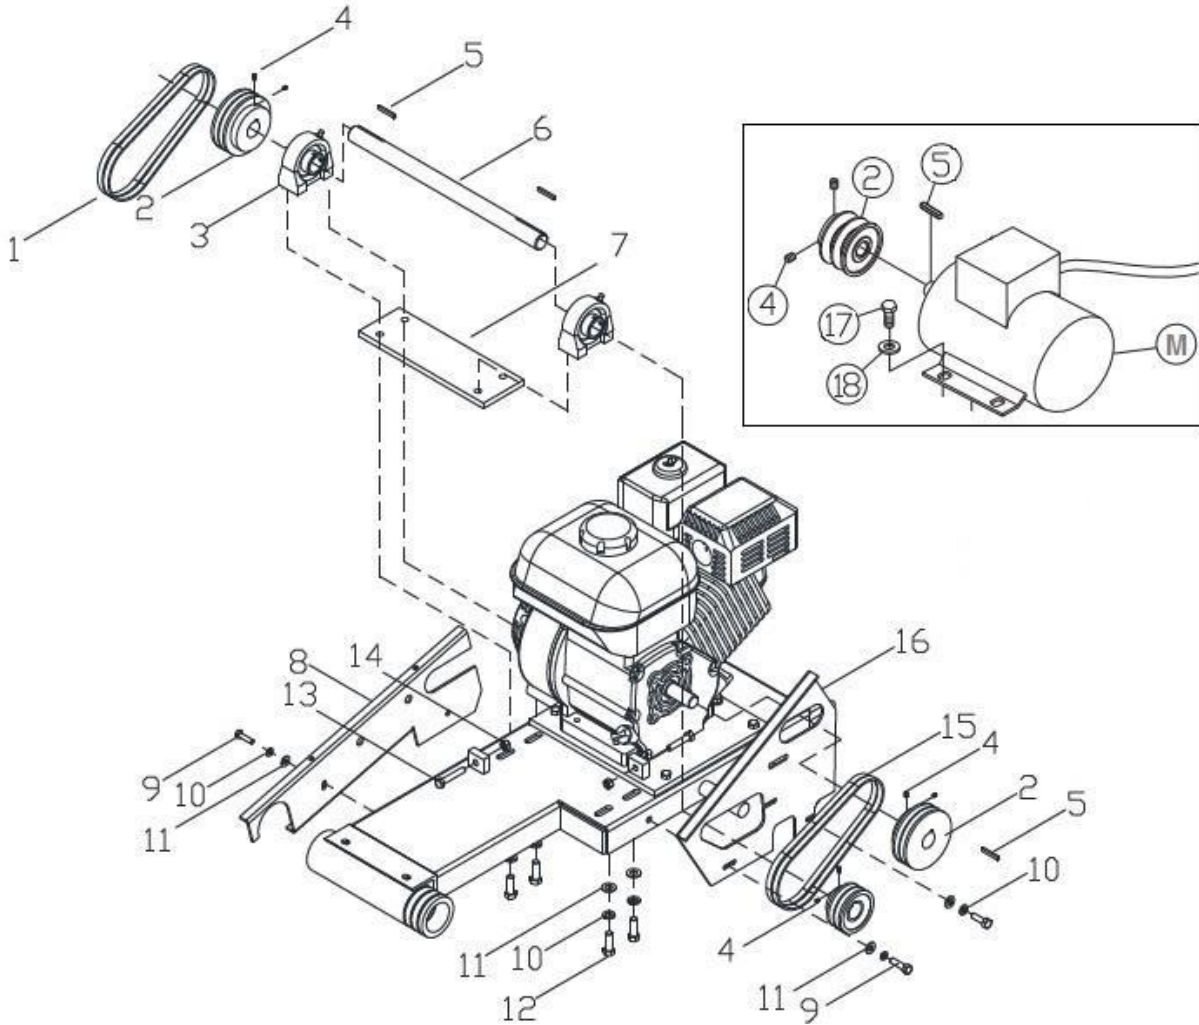

13	RNPX038GAL	T112	PLAIN WASHER 3/8" - T112 - C139 - 174986 - 701032	10	
14	ASK FOR #	BBS028	MOTOR SPACER MOUNT	2	
15	TCCS038GAL	T114	HEX LOCK NUT 3/8" - 227830 - T114 - C142	6	
16	0414CO01BM	BBS029	BBS20 BELT TIGHTENER	2	
17	POCR3180342R	0414CR03CO	PULLEY SPINDLE 3-1/8" O.D. CAL 3/4 GAS & ELECTRIC, BBS20	1	
18	ASK FOR #	BBS030	BBS20E BELT GUARD BOLT	2	

JACKSHAFT ASSEY					
ITEM	SKU #	PART #	DESCRIPTION	BBS20	LISTPRICE
1	0414BN01JF	04143VX375	BELT-V 3VX375 SPINDLE - 04143VX375	2	
2	POCR2581002R	0414CR01JF	JACKSHAFT & 13 HP ENGINE PULLEY 2-5/8" O.D. CAL 1", BBS20 (GASOLINE ONLY)	3	
3	0414CH01JF	BBS031	PILLOW BLOCK, 1"	2	
4	OPFR014014	OPFR014014	SET SCREW, 1/4"	6	
5	0414CC01JF	0414CC01JF	KEY SQUARE 1/4" X 1-1/4"	3	
6	0414CR02JF	BBS032	BBS20 JACKSHAFT 1" X 15-1/8"	1	
7	0414PL01JF	BBS033	BBS20 SUPPORT PLATE, JACKSHAFT	1	
8	0414LA01GB	BBS034	BBS20 MOUNTING BRACKET, BELT GUARD	1	
9	TOCD038100	C138	HEX BOLT 3/8 X 1 - C138	4	
10	RNRX038GAL	T113	LOCK WASHER 3/8 T113 - C144 -176230	8	
11	RNPX038GAL	T112	PLAIN WASHER 3/8" - T112 - C139 - 174986 - 701032	8	
12	TOCD038114	226220	HEX BOLT HD, 3/8 X 1-1/4 HX GR5 - 226220 - 134990	4	
13	TOCD038400	TOCD038400	HEX BOLT HD, 1/4" X 4"	2	
14	TCCS038GAL	T114	HEX LOCK NUT 3/8" - 227830 - T114 - C142	2	
15	0414BN02JF	3VX250	BELT-V 3VX250 DRIVE	2	
16	0414LA02GB	BBS035	BELT GUARD MOUNT	1