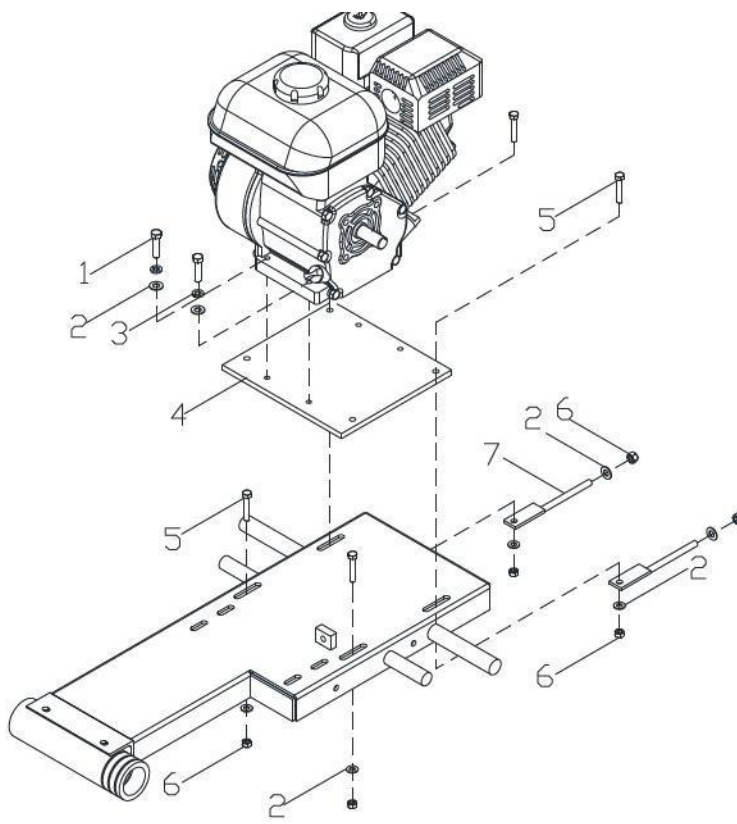

BBS20 MASONRY SAW

PARTS BREAKDOWN (LIST PRICE)

CART ASSEY					
ITEM	SKU #	PART #	DESCRIPTION	BBS20	LISTPRICE
1	TOCD056134	119810	HEX BOLT HD, 5/16" X 1-3/4" - 119810	4	
2	RNPX056GAL	174990	PLAIN WASHER, 5/16 ID X 3/4 OD FL ZP - 174990	16	
3	TCCS056GAL	T148	HEX LOCK NUT 5/16" - T148 - 227821	4	
4	0414NY01CR	D-1796	BBS20 1-1/4" STEEL BALL BEARING WHEEL D-1796	4	
5	0414HN01CR	BBS001	RUBBER V-RIB (15" X 12") - BBS001	1	
6	0414HN02CR	BBS002	RUBBER V-RIB (6-3/4" X 12") - BBS002	1	
7	0414MD01CR	BBS003	BBS20 CART WOOD INSERT - BBS003	1	
8	0414CO01CR	BBS004	BBS20 CONVEYOR CART- - BBS004	1	
9	0414CO01EF	BBS005	BBS20 CART CONVEYOR ASSEMBLY W/ WHEELS - - BBS005	1	

TRAY ASSEY					
ITEM	SKU #	PART #	DESCRIPTION	BBS20	LISTPRICE
1	TOCD014100	TOCD014100	HEX BOLT 1/4 X 1" NC	5	
2	0414HN01CA	BBS006	BBS20 SPLASH CURTAIN	1	
3	0414SO01CA	BB2007	BBS20 SPLASH CURTAIN SUPPORT	1	
4	RNPX014GAL	BB2008	PLAIN WASHER 1/4" (GALVANIZED)	5	
5	TCCS014GAL	T159	LOCK NUT, 1/4 NC - T159	5	
6	0414LA01CA	BB2009	BBS20 9/16" GUARD BLADE WRENCH	1	
7	0414RF01CA	37036704	DRAIN EXPANSION PLUG 2" (37036704)	1	

ENGINE MOUNT ASSEY					
ITEM	SKU #	PART #	DESCRIPTION	BBS20	LISTPRICE
1	TOCD038112	T176	HEX BOLT 3/8" X 1-1/2" - T176 - C141 - 226230	4	
2	RNPX038GAL	T112	PLAIN WASHER 3/8" - T112 - C139 - 174986 - 701032	10	
3	RNRX038GAL	T113	LOCK WASHER 3/8 T113 - C144 -176230	4	
4	0414PL01BM	BBS010	BBS20 ENGINE MOUNT PLATE	1	
5	TOCD038134	C527	HEX BOLT HD, 3/8 X 1-3/4 - 226240	4	
6	TCCS038GAL	T114	HEX LOCK NUT 3/8" - 227830 - T114 - C142	6	
7	0414CO01BM	BBS011	BBS20 BELT TIGHTENER	2	
*8	202014M	202014M	HONDA GX390 W/CYLONE FILTER	1	