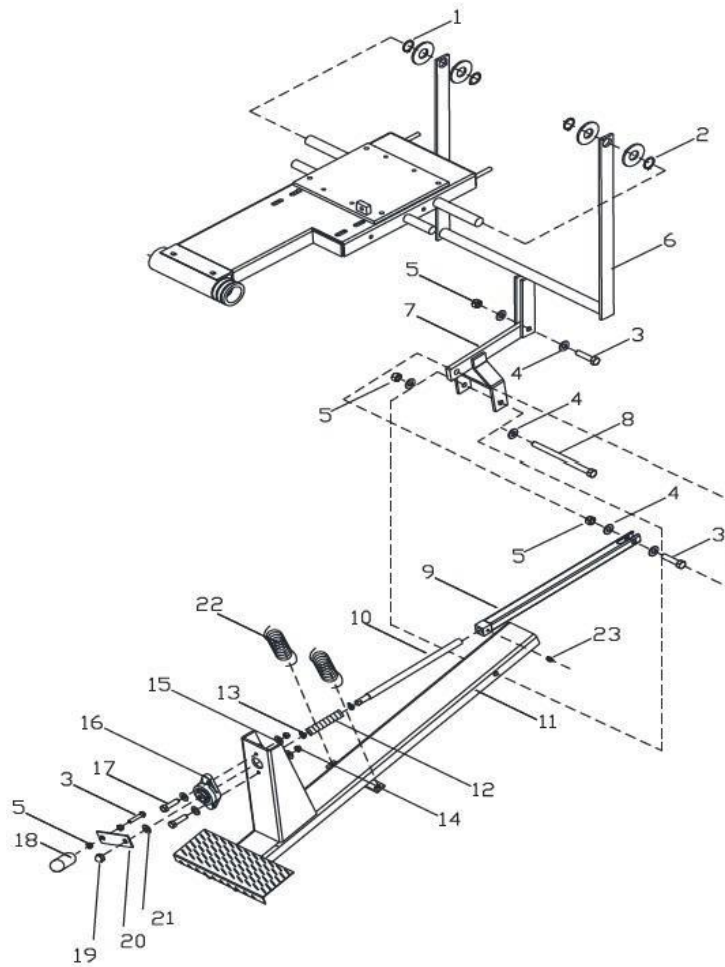

STEP PEDAL ASSEY					
ITEM	SKU #	PART #	DESCRIPTION	BBS20	LISTPRICE
1	RNPX100GAL	RNPX100GAL	WASHER PLAIN, 1"	4	
2	0414RF01DP	0414RF01DP	SNAP RING 1"	2	
3	TOCD012200	226670	HEX BOLT HD 1/2" X 2" HX GR.5 NC BLK - 226670	3	
4	RNPX012GAL	T105	PLAIN WASHER 1/2" - T105 - C172 - 174470 (GALVANIZED)	7	
5	TCCS012GAL	T106	HEX LOCK NUT 1/2" - T106 - 227854 - C304	4	
6	0414CO01DP	BBS036	BBS20 PIVOT BRACKET, MOTOR PLATE	1	
7	0414CO02DP	BBS037	BBS20 STEP PEDAL PIVOT BRACKET	1	
8	TOCD012700	TOCD012700	HEX BOLT HD, 1/2" X 7"	1	
9	0414CO03DP	BBS038	BBS20 PIVOT TUBE	1	
10	0414CR01DP	BBS039	BBS20 ROD, BLADE HEIGHT ADJ.	1	
11	0414CO04DP	BBS040	BBS20 FOOT PEDAL	1	
12	0414RF02DP	UC202	PEDAL BELLOWS NTN UC202-010	1	
13	0414RF03DP	BBS041	HOSE CLAMPS	1	
14	TCCS056GAL	T148	HEX LOCK NUT 5/16" - T148 - 227821	2	
15	RNPX056GAL	174990	PLAIN WASHER, 5/16 ID X 3/4 OD FL ZP - 174990	2	
16	0414CH01DP	BBS042	BBS20 PILLOW BLOCK 5/8" BEARING FLANGED	1	
17	TOCD056112	TOCD056112	HEX BOLT HD, 5/16" X 1-1/2"	2	
18	0414NY01DP	BBS043	ADJUSTABLE HANDLE CAP	1	
19	0414RF05DP	0414RF05DP	CAP NUT 5/8"	1	
20	0414SO01DP	BBS044	BBS20 ADJUSTABLE HANDLE BODY PLATE	1	
21	RNPX058GAL	702028	WASHER, PLAIN 5/8 - 702028	1	
22	0414RF06DP	BBS045	BBS20 PEDA EXTENSION SPRING	2	
23	0000GRH200	C155	FTG, GREASE ST 1/8 NPT - 110680 - C155	1