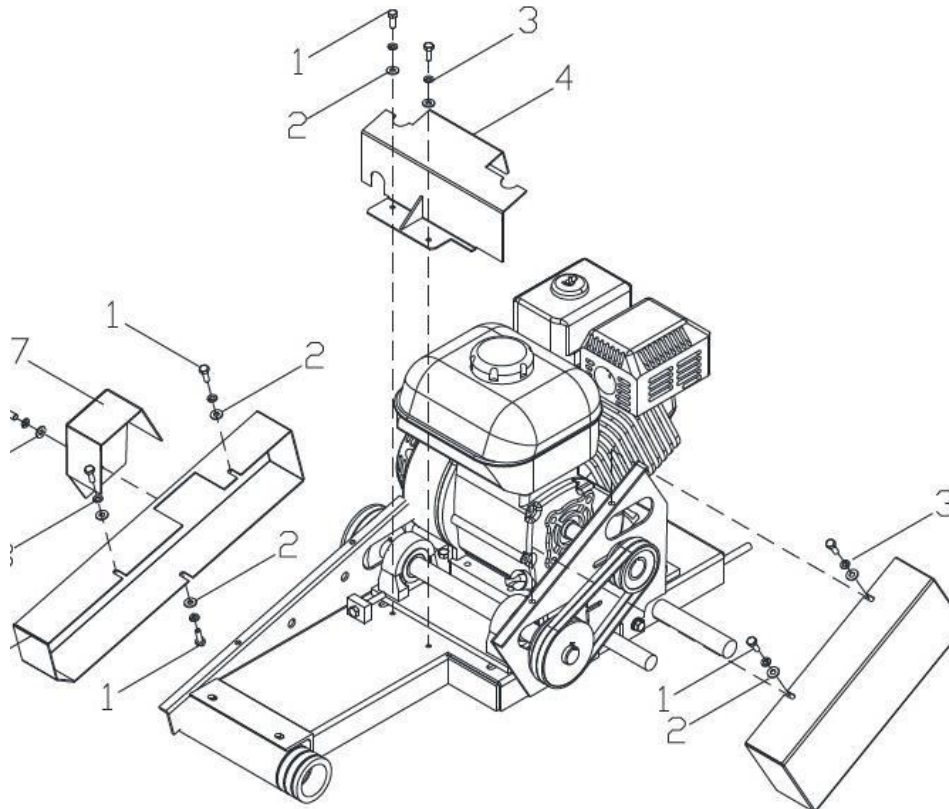

BBS20 MASONRY SAW

PARTS BREAKDOWN (LIST PRICE)

CART ASSEY					
ITEM	SKU #	PART #	DESCRIPTION	BBS20	LISTPRICE
1	TOCD056134	119810	HEX BOLT HD, 5/16" X 1-3/4" - 119810	4	
2	RNPX056GAL	174990	PLAIN WASHER, 5/16 ID X 3/4 OD FL ZP - 174990	16	
3	TCCS056GAL	T148	HEX LOCK NUT 5/16" - T148 - 227821	4	
4	0414NY01CR	D-1796	BBS20 1-1/4" STEEL BALL BEARING WHEEL D-1796	4	
5	0414HN01CR	BBS001	RUBBER V-RIB (15" X 12") - BBS001	1	
6	0414HN02CR	BBS002	RUBBER V-RIB (6-3/4" X 12") - BBS002	1	
7	0414MD01CR	BBS003	BBS20 CART WOOD INSERT - BBS003	1	
8	0414CO01CR	BBS004	BBS20 CONVEYOR CART- - BBS004	1	
9	0414CO01EF	BBS005	BBS20 CART CONVEYOR ASSEMBLY W/ WHEELS - - BBS005	1	

TRAY ASSEY					
ITEM	SKU #	PART #	DESCRIPTION	BBS20	LISTPRICE
1	TOCD014100	TOCD014100	HEX BOLT 1/4 X 1" NC	5	
2	0414HN01CA	BBS006	BBS20 SPLASH CURTAIN	1	
3	0414SO01CA	BB2007	BBS20 SPLASH CURTAIN SUPPORT	1	
4	RNPX014GAL	BB2008	PLAIN WASHER 1/4" (GALVANIZED)	5	
5	TCCS014GAL	T159	LOCK NUT, 1/4 NC - T159	5	
6	0414LA01CA	BB2009	BBS20 9/16" GUARD BLADE WRENCH	1	
7	0414RF01CA	37036704	DRAIN EXPANSION PLUG 2" (37036704)	1	

ENGINE MOUNT ASSEY					
ITEM	SKU #	PART #	DESCRIPTION	BBS20	LISTPRICE
1	TOCD038112	T176	HEX BOLT 3/8" X 1-1/2" - T176 - C141 - 226230	4	
2	RNPX038GAL	T112	PLAIN WASHER 3/8" - T112 - C139 - 174986 - 701032	10	
3	RNRX038GAL	T113	LOCK WASHER 3/8 T113 - C144 -176230	4	
4	0414PL01BM	BBS010	BBS20 ENGINE MOUNT PLATE	1	
5	TOCD038134	C527	HEX BOLT HD, 3/8 X 1-3/4 - 226240	4	
6	TCCS038GAL	T114	HEX LOCK NUT 3/8" - 227830 - T114 - C142	6	
7	0414CO01BM	BBS011	BBS20 BELT TIGHTENER	2	
*8	202014M	202014M	HONDA GX390 W/CYLONE FILTER	1	