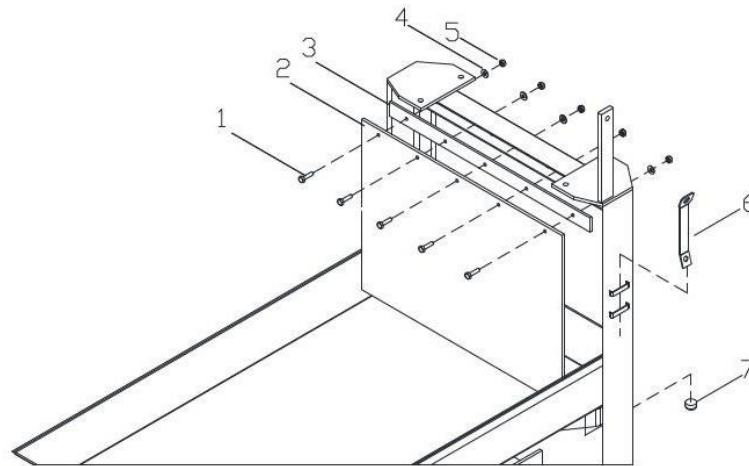

BBS20 MASONRY SAW

PARTS BREAKDOWN (LIST PRICE)

CART ASSEY					
ITEM	SKU #	PART #	DESCRIPTION	BBS20	LISTPRICE
1	TOCD056134	119810	HEX BOLT HD, 5/16" X 1-3/4" - 119810	4	
2	RNPX056GAL	174990	PLAIN WASHER, 5/16 ID X 3/4 OD FL ZP - 174990	16	
3	TCCS056GAL	T148	HEX LOCK NUT 5/16" - T148 - 227821	4	
4	0414NY01CR	D-1796	BBS20 1-1/4" STEEL BALL BEARING WHEEL D-1796	4	
5	0414HN01CR	BBS001	RUBBER V-RIB (15" X 12") - BBS001	1	
6	0414HN02CR	BBS002	RUBBER V-RIB (6-3/4" X 12") - BBS002	1	
7	0414MD01CR	BBS003	BBS20 CART WOOD INSERT - BBS003	1	
8	0414CO01CR	BBS004	BBS20 CONVEYOR CART- - BBS004	1	
9	0414CO01EF	BBS005	BBS20 CART CONVEYOR ASSEMBLY W/ WHEELS - - BBS005	1	

TRAY ASSEY					
ITEM	SKU #	PART #	DESCRIPTION	BBS20	LISTPRICE
1	TOCD014100	TOCD014100	HEX BOLT 1/4 X 1" NC	5	
2	0414HN01CA	BBS006	BBS20 SPLASH CURTAIN	1	
3	0414SO01CA	BB2007	BBS20 SPLASH CURTAIN SUPPORT	1	
4	RNPX014GAL	BB2008	PLAIN WASHER 1/4" (GALVANIZED)	5	
5	TCCS014GAL	T159	LOCK NUT, 1/4 NC - T159	5	
6	0414LA01CA	BB2009	BBS20 9/16" GUARD BLADE WRENCH	1	
7	0414RF01CA	37036704	DRAIN EXPANSION PLUG 2" (37036704)	1	