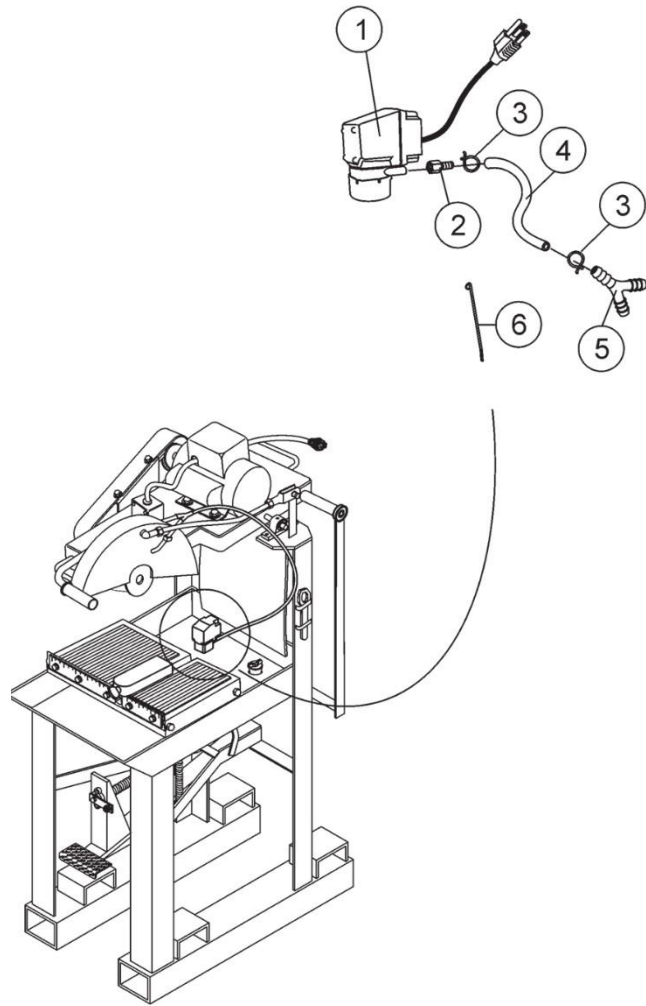

ELECTRIC ONLY

MOTOR WATER PUMP ASSEY					
ITEM	SKU #	PART #	DESCRIPTION	BBS20	LISTPRICE
1	518200	518200	BBS20E (ELECTRIC ONLY) WATER PUMP KIT - 518200	1	
2	ASK FOR #	26077-001	FITTING, BRASS 6 BARB 1/4FP	1	
3	ASK FOR #	12694-001	HOSE CLAMP	2	
4	0401RF01SA	23867-006	4FT TUBING, VINYL 5/16	1	
5	ASK FOR #	14233-002	Y-FITTING	1	
6	ASK FOR #	1662	TIE, CABLE	1	

Phone: 956-796-9411
Fax: 956-462-2500
service@btmequipment.com