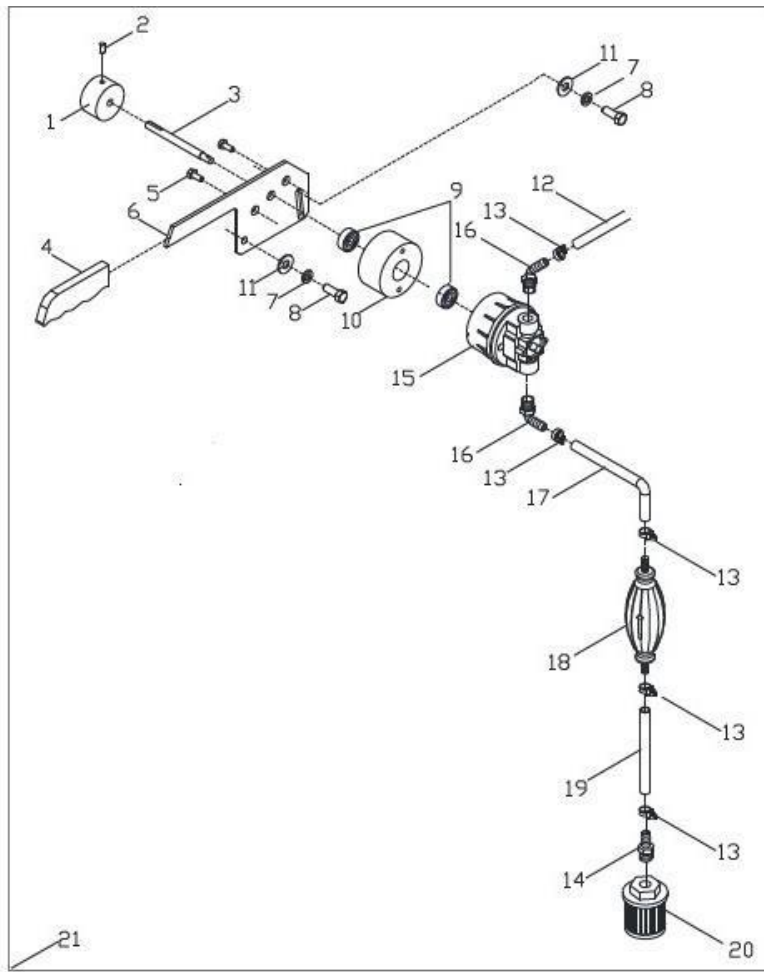

GASOLINE ONLY

ENGINE WATER PUMP ASSEY					
ITEM	SKU #	PART #	DESCRIPTION	BBS20	LISTPRICE
1	0414FA01SA	POCA200038	BBS20 ALUMINUM WATER PUMP PULLEY 2" (POCA200038)	1	
2	0414RF01SA	BBS065	SCREW, SHS 1/4"-20 X 1/2"	4	
3	0414RF02SA	BBS066	BBS20 SHAFT PUMP	1	
4	0414RF03SA	BBS067	GRIP, PUMP HANDLE - (OBSOLETE) NEVER USED ON BBS20	1	
5	0414RF04SA	BBS068	SCREW, RHM 1/4"-20 X 5/8"	2	
6	0414RF05SA	BBS069	BRACKET, PUMP MOUNTING	1	
7	0414RF06SA	BBS070	WASHER LOCK, 3/8"	2	
8	0414RF07SA	BBS071	SCREW, HHC 3/8"-16 X 1"	2	
9	0414RF08SA	BBS072	BEARING, BALL	2	
10	0414RF09SA	BBS073	CAP, WATER PUMP	1	
11	0414RF10SA	BBS074	WASHER, FLAT 3/8"	2	
12	0414RF11SA	BBS075	HOSE, BRAIDED PVC 3/8" X 5/8", WATER PUMP HEAD	1	
13	0414RF12SA	BBS076	HOSE CLAMP WATER PUMP, BBS20	4	
*14	0414RF13SA	BBS077	FITTING, PLASTIC STR 6 BARB (2015 MODELS)	2	
15	0414RF14SA	BBS078	BASE, WATER PUMP	1	
16	0414RF15SA	BBS079	FITTING, PLASTIC 90 6 BARB	1	
17	0414RF16SA	BBS080	HOSE, BRAIDED PVC 3/8" X 5/8"	1	
18	0414RF17SA	BBS081	BULB, PRIMER	1	
19	0414RF18SA	BBS082	HOSE, BRAIDED PVC 3/8" X 5/8" STRAINER	1	
20	0414RF19SA	BBS083	STRAINER, INLET 3/8"	1	
21	0414RF20SA	EE9585	BBS20 (GAS ONLY) WATER PUMP KIT - EE9585	1