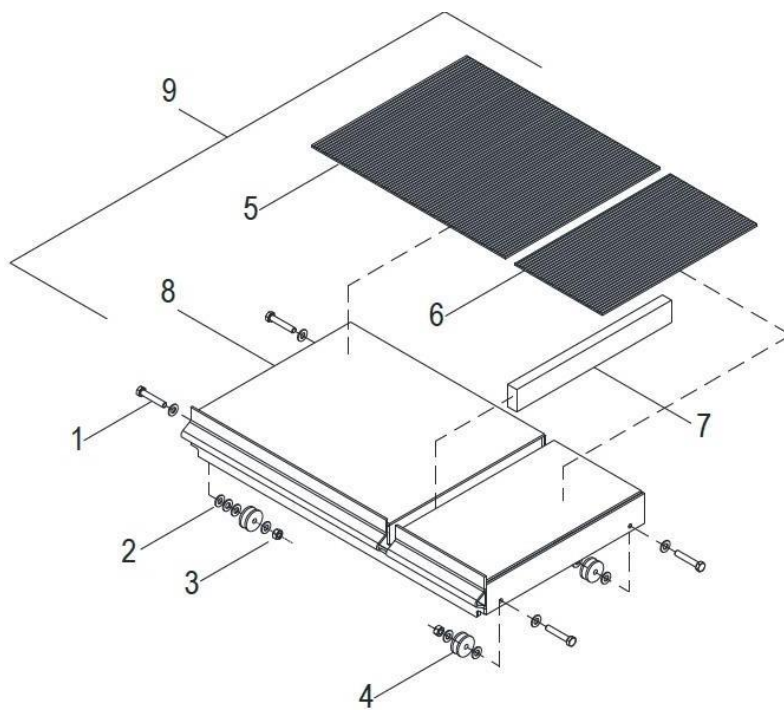

BBS20 MASONRY SAW

PARTS BREAKDOWN (LIST PRICE)

CART ASSEY					
ITEM	SKU #	PART #	DESCRIPTION	BBS20	LISTPRICE
1	TOCD056134	119810	HEX BOLT HD, 5/16" X 1-3/4" - 119810	4	
2	RNPX056GAL	174990	PLAIN WASHER, 5/16 ID X 3/4 OD FL ZP - 174990	16	
3	TCCS056GAL	T148	HEX LOCK NUT 5/16" - T148 - 227821	4	
4	0414NY01CR	D-1796	BBS20 1-1/4" STEEL BALL BEARING WHEEL D-1796	4	
5	0414HN01CR	BBS001	RUBBER V-RIB (15" X 12") - BBS001	1	
6	0414HN02CR	BBS002	RUBBER V-RIB (6-3/4" X 12") - BBS002	1	
7	0414MD01CR	BBS003	BBS20 CART WOOD INSERT - BBS003	1	
8	0414CO01CR	BBS004	BBS20 CONVEYOR CART- - BBS004	1	
9	0414CO01EF	BBS005	BBS20 CART CONVEYOR ASSEMBLY W/ WHEELS - - BBS005	1	

TRAY ASSEY					
ITEM	SKU #	PART #	DESCRIPTION	BBS20	LISTPRICE
1	TOCD014100	TOCD014100	HEX BOLT 1/4 X 1" NC	5	
2	0414HN01CA	BBS006	BBS20 SPLASH CURTAIN	1	
3	0414SO01CA	BB2007	BBS20 SPLASH CURTAIN SUPPORT	1	
4	RNPX014GAL	BB2008	PLAIN WASHER 1/4" (GALVANIZED)	5	
5	TCCS014GAL	T159	LOCK NUT, 1/4 NC - T159	5	
6	0414LA01CA	BB2009	BBS20 9/16" GUARD BLADE WRENCH	1	
7	0414RF01CA	37036704	DRAIN EXPANSION PLUG 2" (37036704)	1	

ENGINE MOUNT ASSEY					
ITEM	SKU #	PART #	DESCRIPTION	BBS20	LISTPRICE
1	TOCD038112	T176	HEX BOLT 3/8" X 1-1/2" - T176 - C141 - 226230	4	
2	RNPX038GAL	T112	PLAIN WASHER 3/8" - T112 - C139 - 174986 - 701032	10	
3	RNRX038GAL	T113	LOCK WASHER 3/8 T113 - C144 -176230	4	
4	0414PL01BM	BBS010	BBS20 ENGINE MOUNT PLATE	1	
5	TOCD038134	C527	HEX BOLT HD, 3/8 X 1-3/4 - 226240	4	
6	TCCS038GAL	T114	HEX LOCK NUT 3/8" - 227830 - T114 - C142	6	
7	0414CO01BM	BBS011	BBS20 BELT TIGHTENER	2	
*8	202014M	202014M	HONDA GX390 W/CYLONE FILTER	1	