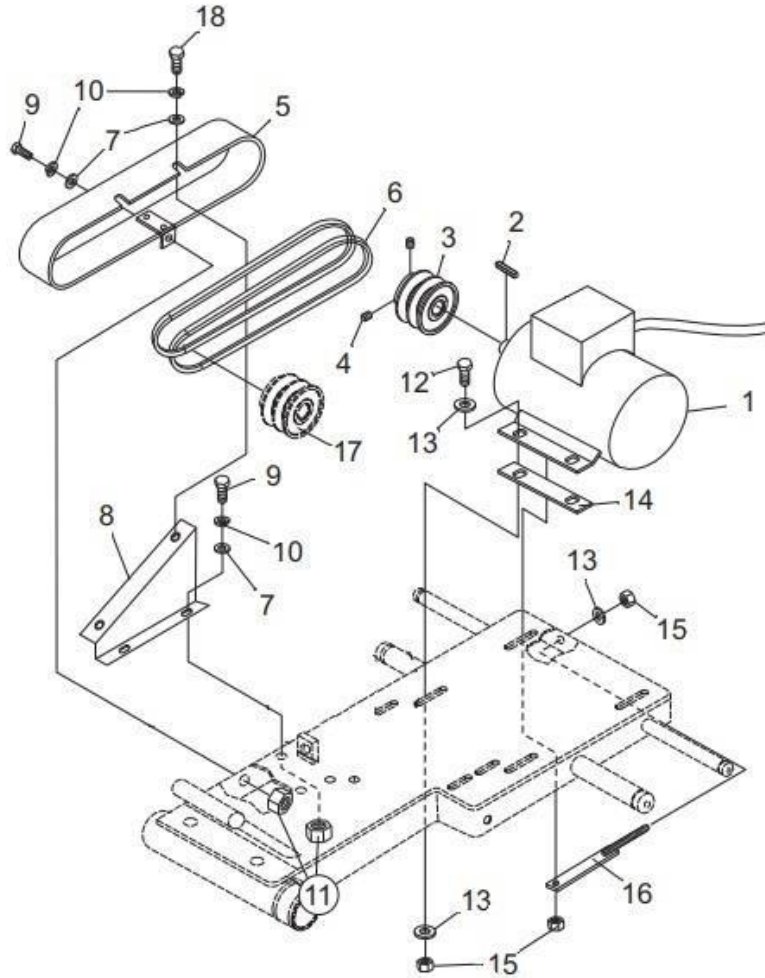

ENGINE/BELTS COVER ASSEY					
ITEM	SKU #	PART #	DESCRIPTION	BBS20	LISTPRICE
1	TOCD036034	TOCD036034	HEX BOLT 3/16" X 3/4"	8	
2	RNPX036GAL	RNPX036GAL	PLAIN WASHER, 3/16"	8	
3	RNRX036GAL	RNRX036GAL	LOCK WASHER, 3/16"	8	
4	0414LA01JF	BBS012	BBS20 JACKSHAFT COVER GUARD W/FITTINGS OPENING	1	
5	0414LA03GB	BBS013	BBS20 WATER PUMP BELT GUARD, LEFT SIDE	1	
6	0414LA04GB	BBS014	BBS20 ENGINE & JACKSHAFT GUARD, RIGHT SIDE	1	
7	0414LA05GB	BBS015	BBS20 COVER, WATER PUMP	1	

MOTOR MOUNT ASSEY					
ITEM	SKU #	PART #	DESCRIPTION	BBS20	LISTPRICE
1	CEM3615T	22000MS	BALDOR MOTOR, 5HP, 3PH, 60HZ 230V/460V, W/C-FACE (CEM3615T)	1	
1	CEM3710T	21200MS	BALDOR MOTOR, 7.5HP, 3PH, 60HZ, 230V/460V, W/C-FACE (CEM3710T)	1	
2	ASK FOR #	BBS016	5 HP KEY 1-1/8"	1	
2	ASK FOR #	BBS017	7.5 HP KEY 1-3/8"	1	
3	POCR3121182R	BBS018	5 HP MOTOR PULLEY 3-1/2" O.D. CAL 1-1/8" (FOR 20" BLADE ONLY)	1	
3	POCR3121382R	BBS019	7 HP MOTOR PULLEY 3-1/2" O.D. CAL 1-3/8" (FOR 20" BLADE ONLY)	1	
3	POCR5001382R	BBS020	5 HP - 7 HP MOTOR PULLEY 5" O.D. CAL 1-3/8" (FOR 14" BLADE ONLY)	1	
4	OPFR014014	OPFR014014	SET SCREW, 1/4"	2	
5	ASK FOR #	BBS021	BELT GUARD, BBS20-E	1	
6	ASK FOR #	BBS022	SPINDLE V-BELT	2	
7	ASK FOR #	BBS023	LOCK WASHER	3	
8	ASK FOR #	BBS024	MOUNTING BRACKET, BELT GUARD BBS20-E	1	
9	ASK FOR #	BBS025	HEX BOLT	2	
10	ASK FOR #	BBS026	PLAIN WASHER	3	
11	ASK FOR #	BBS027	HEX NUT	3	
12	TOCD038112	T176	HEX BOLT 3/8" X 1-1/2" - T176 - C141 - 226230	4