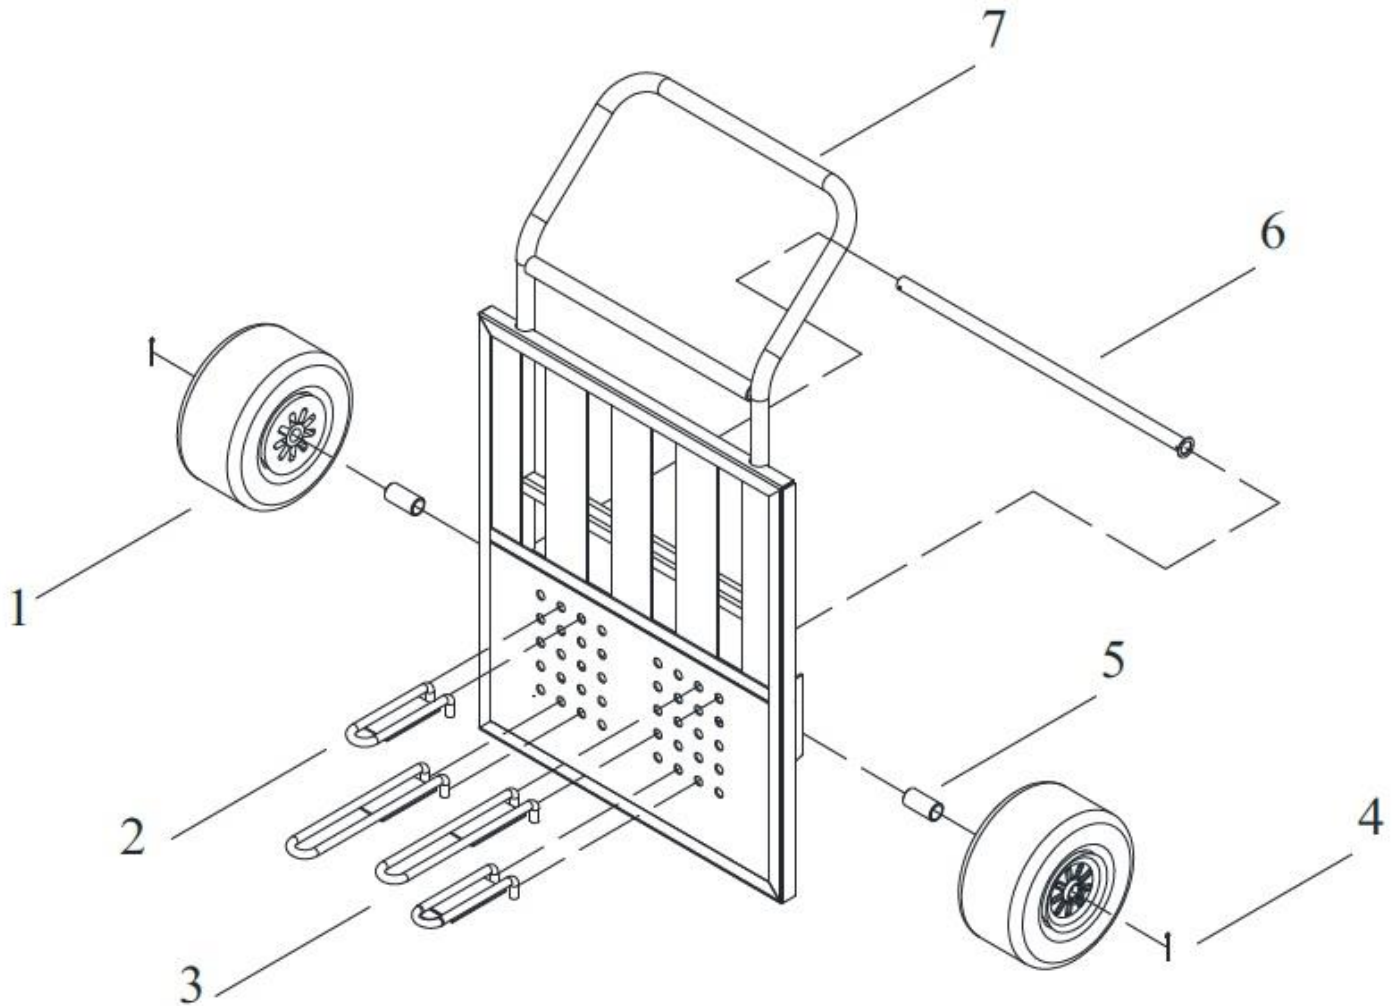

BLOCK AND BRICK CART

BBC-600

ITEM	M.I.D. #	PART #	DESCRIPTION	BBC
1	0207LL01RD		WHEEL 13X6.5-6NHS	2
2	0207CR02CH	F8-BBC	FORKS SHORT 9"	2
3	0207CR01CH	F14-BBC	FORKS LONG 14-3/8"	2
4	SC36200NOR		PIN COTTER	2
5	0207CO03RD-01		BUSHING SPACER EXTERNAL WASHER (NEW)	2
6	0207CO04RD-01		BBC AXLE (NEW)	1
7	0207CO01CH-01		BLOCK AND BRICK CART FRAME (NEW)	1